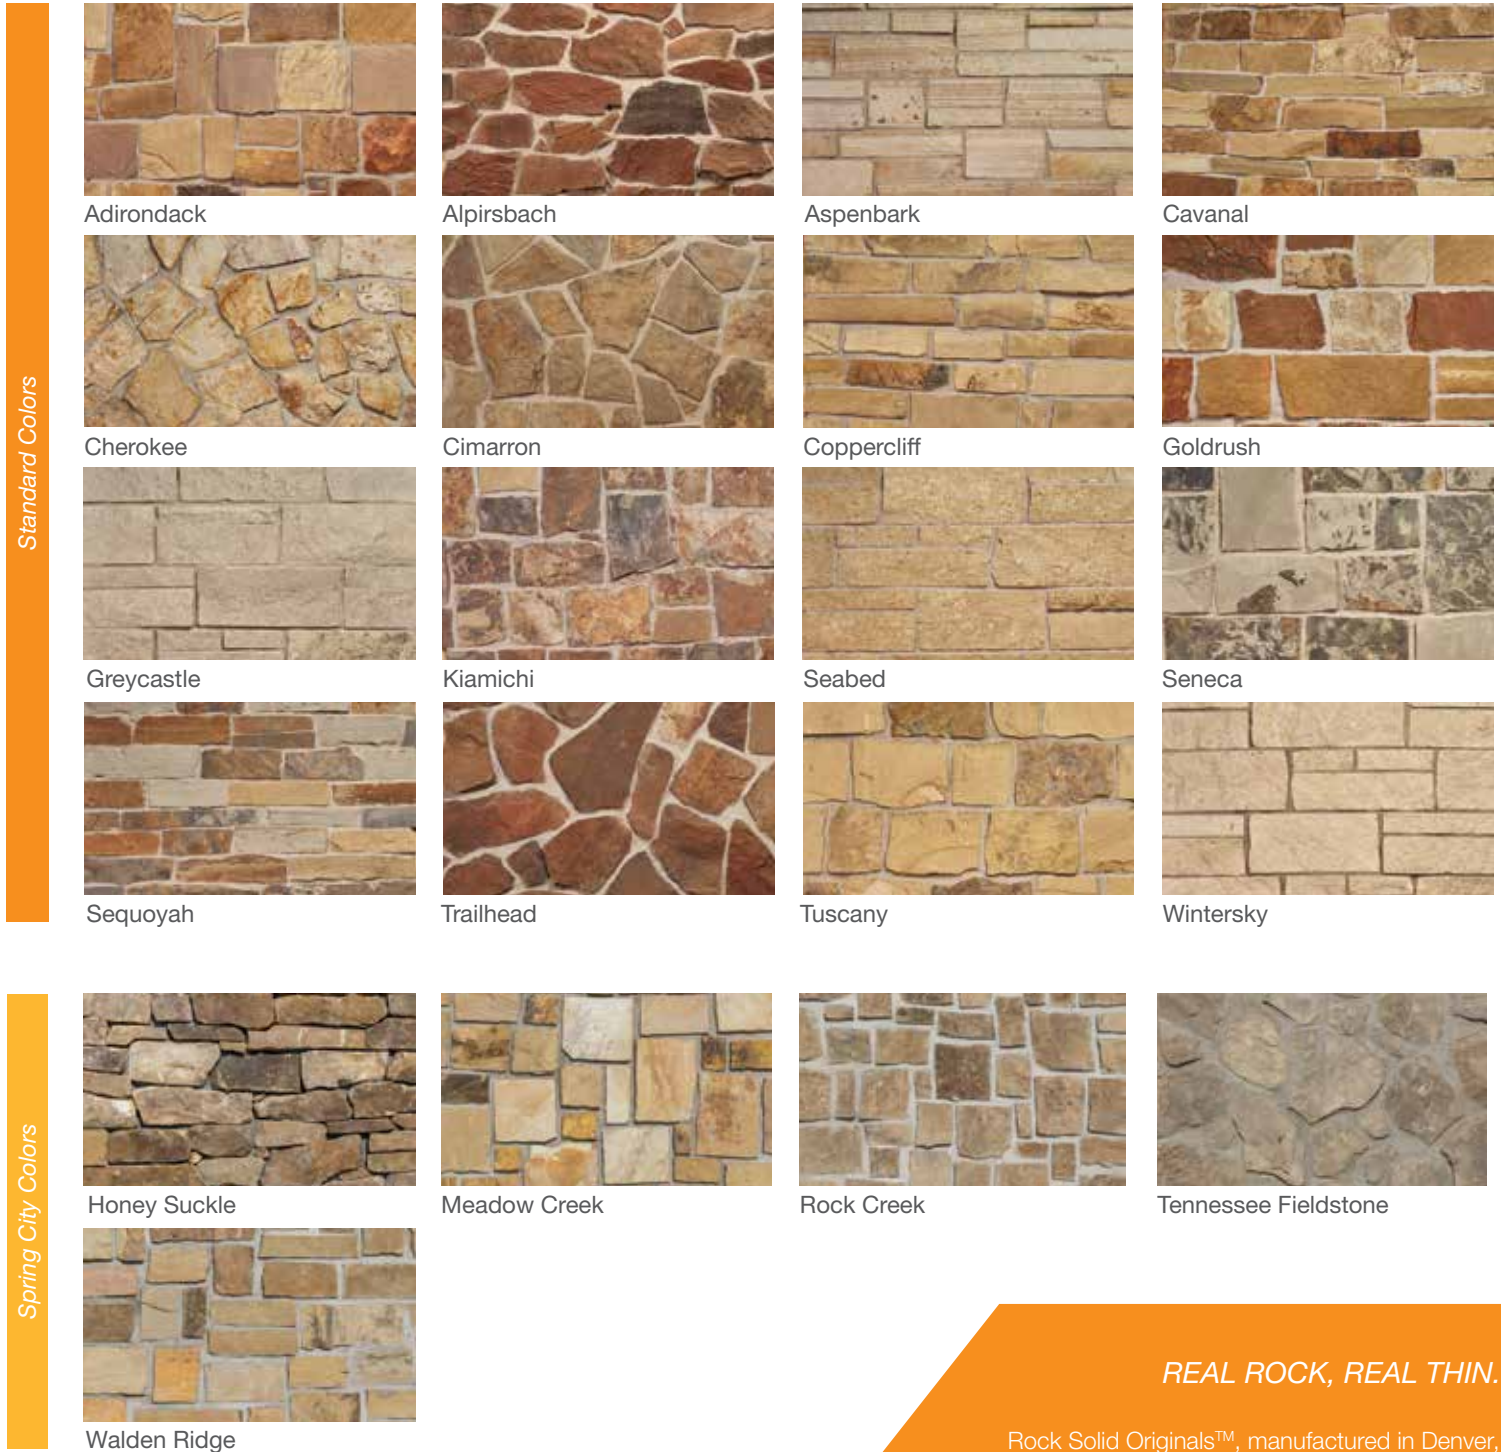

ROCK SOLID ORIGINALS™

THIN ROCK

THIN ROCK GIVES YOU THE AUTHENTIC LOOK OF ROCK FOR LESS.

Thin Rock Corner & Flat ▶

REAL ROCK, REAL THIN.

Rock Solid Originals™, manufactured in Denver, CO and Spring City, TN, is authentic, quarried rock that is sold in boxes of flats or corner units. Each box includes random sizes of thin rock, offering the high-end rustic look of natural stone—real rock, cut real thin.