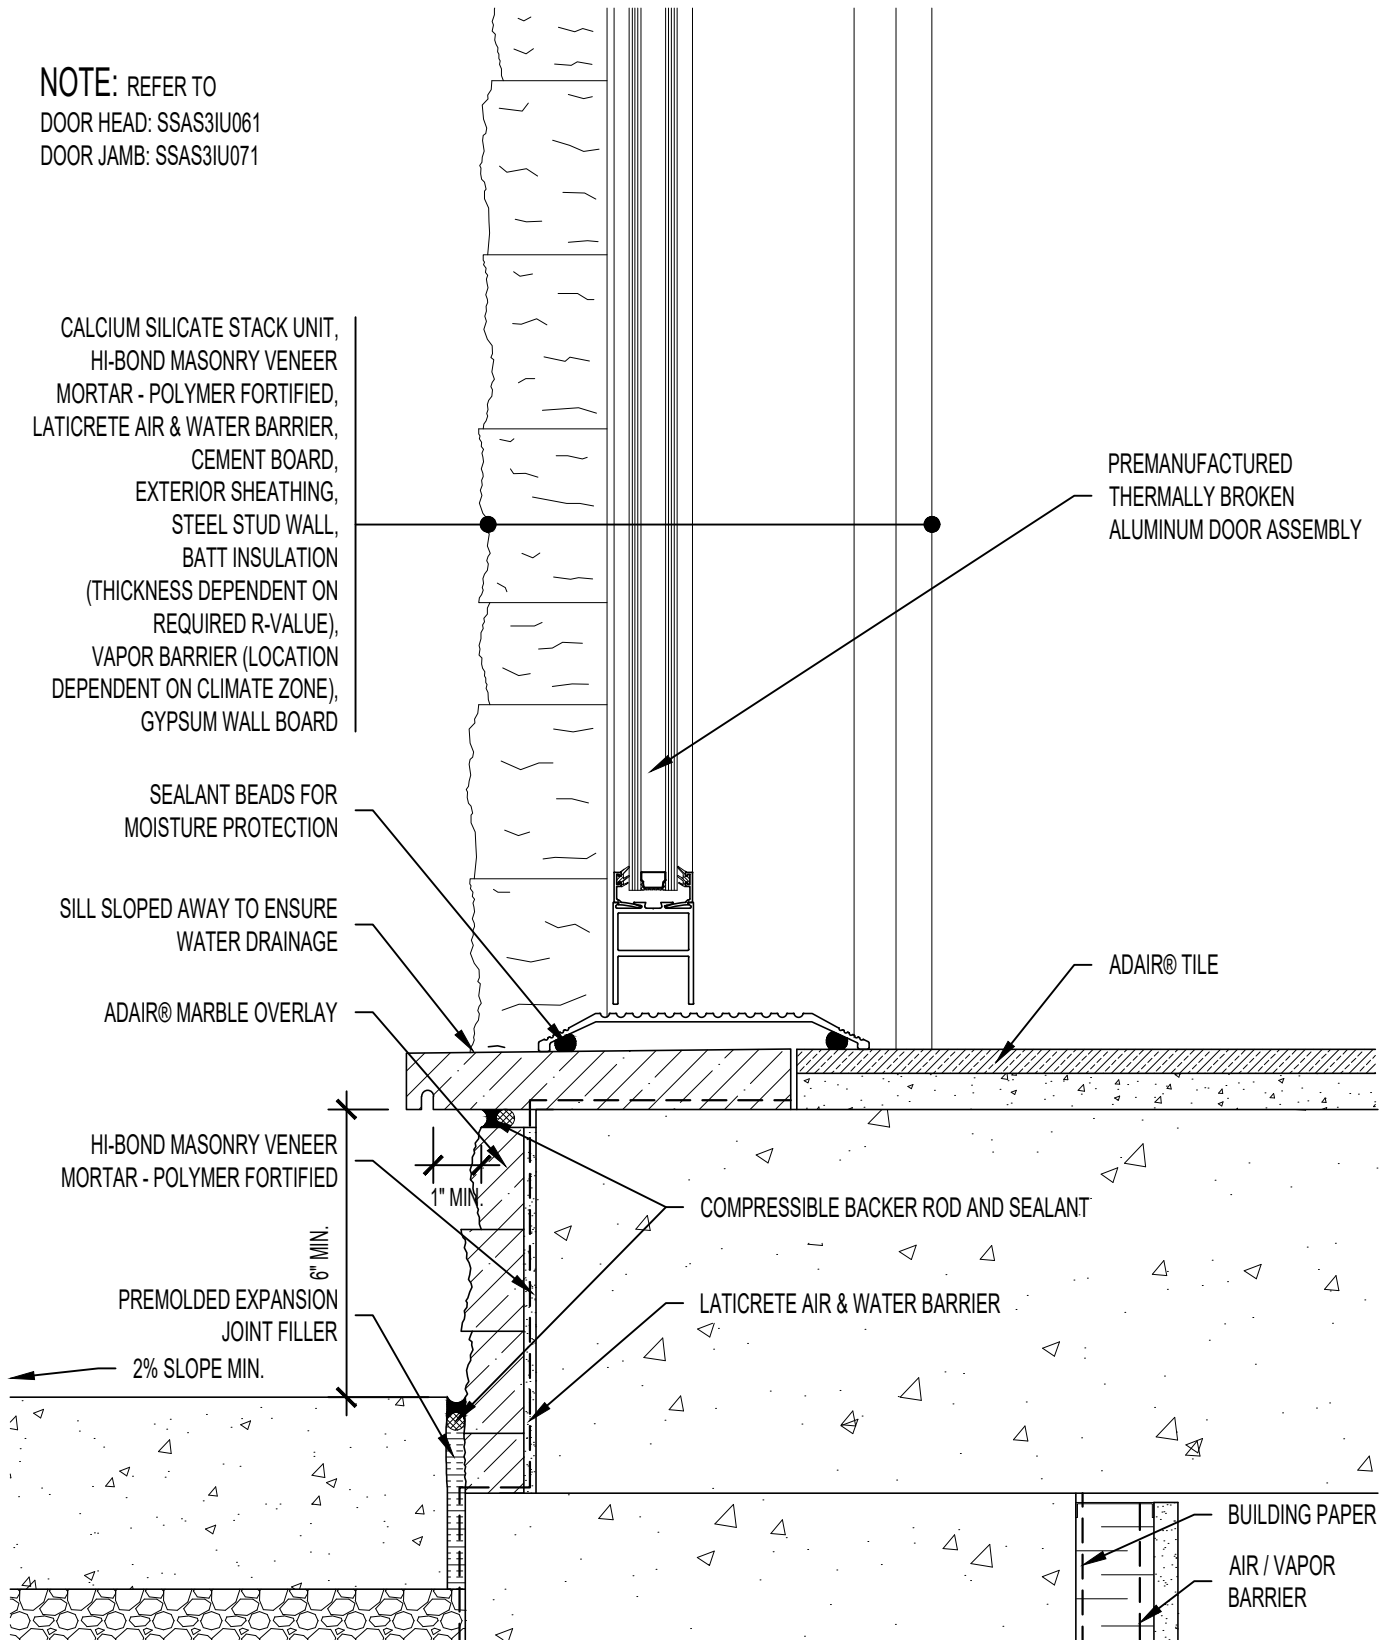

NOTE: REFER TO
 DOOR HEAD: SSAS3IU061
 DOOR JAMB: SSAS3IU071

ARRISCRAFT-CADD

DETAIL No:
 SSAS3I

TITLE:
 THRESHOLD OF DOOR WITH
 ADAIR® MARBLE OVERLAY

U051

DATE DRAWN:
 13 Jan 2021

SCALE:
 3"=1'-0"

DRAWN BY:
 TRI