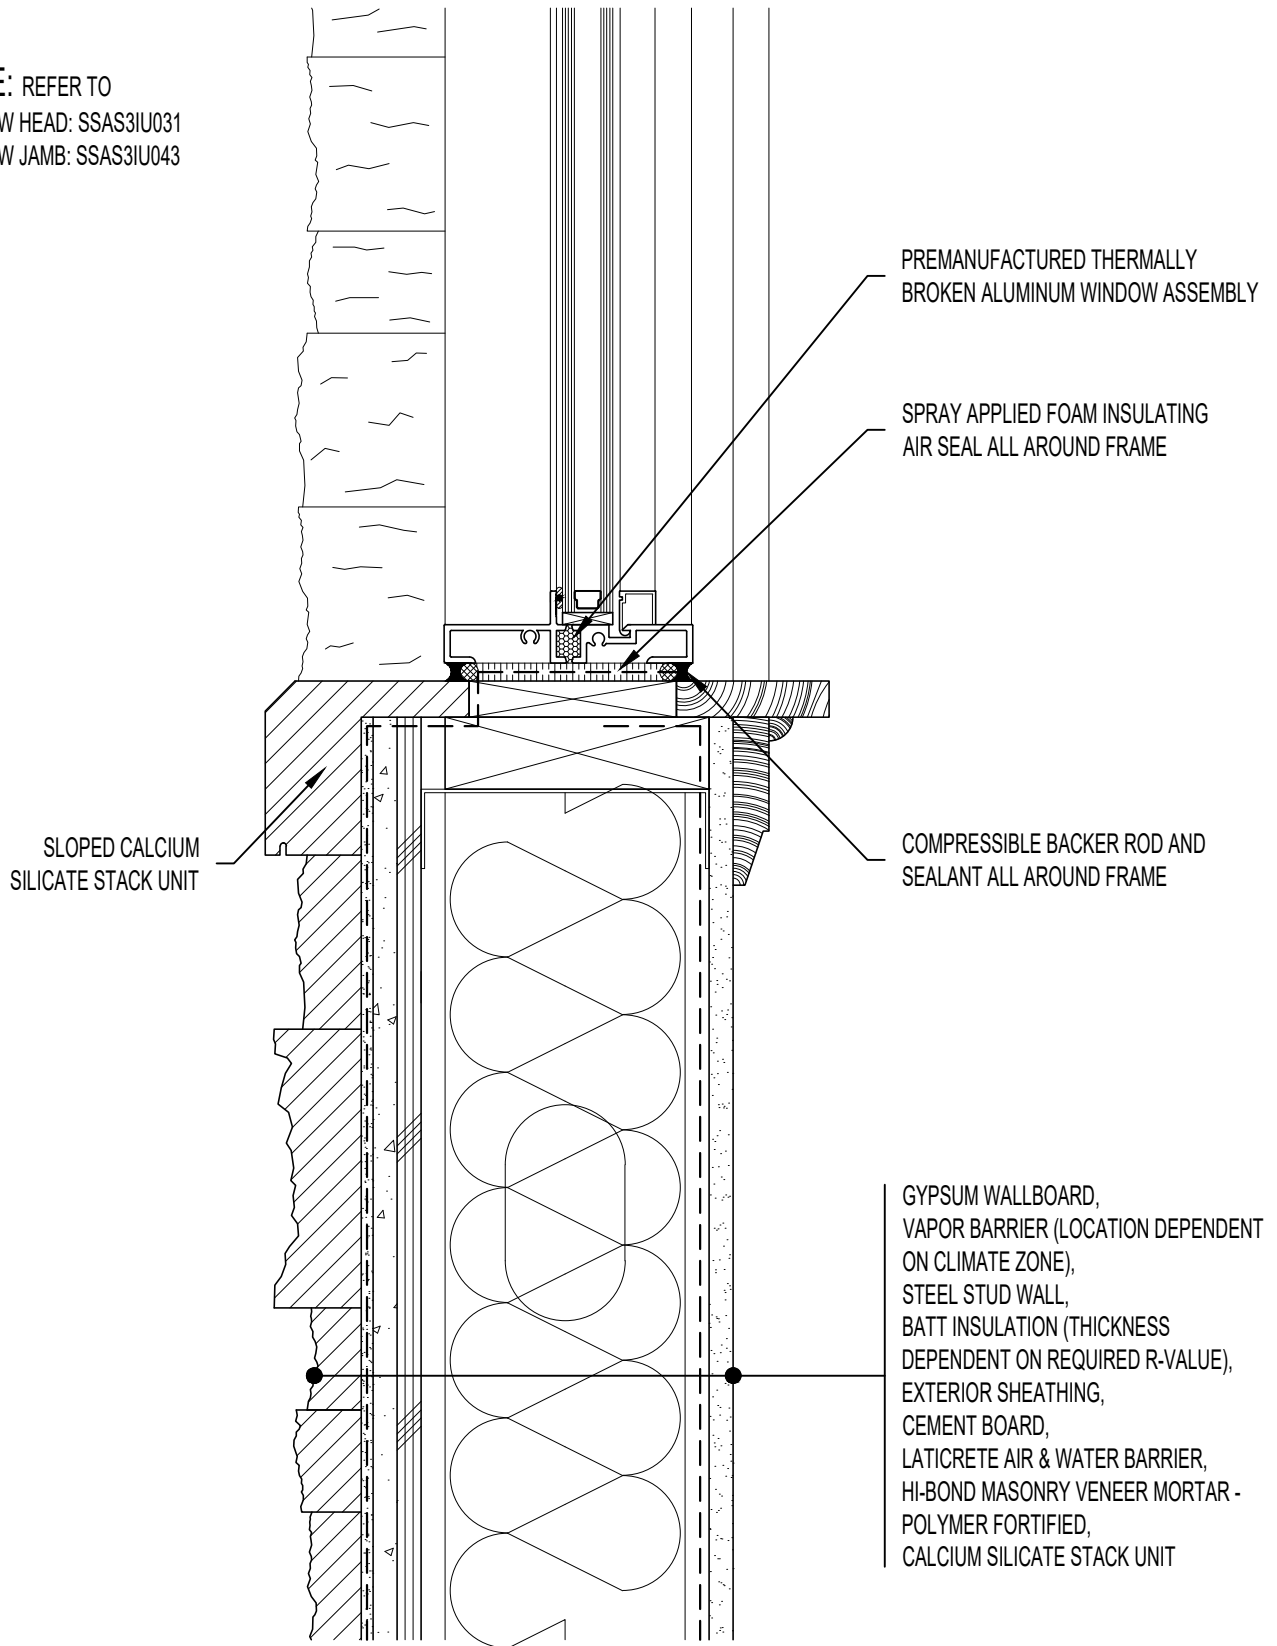

NOTE: REFER TO
 WINDOW HEAD: SSAS3IU031
 WINDOW JAMB: SSAS3IU043

ARRISCRAFT-CADD

DETAIL No:

SSAS3I

TITLE:

SLOPED WINDOW SILL -
 RECESSED WINDOW

U025

DATE DRAWN:
 13 Jan 2021

SCALE:
 3"=1'-0"

DRAWN BY:
 TRI