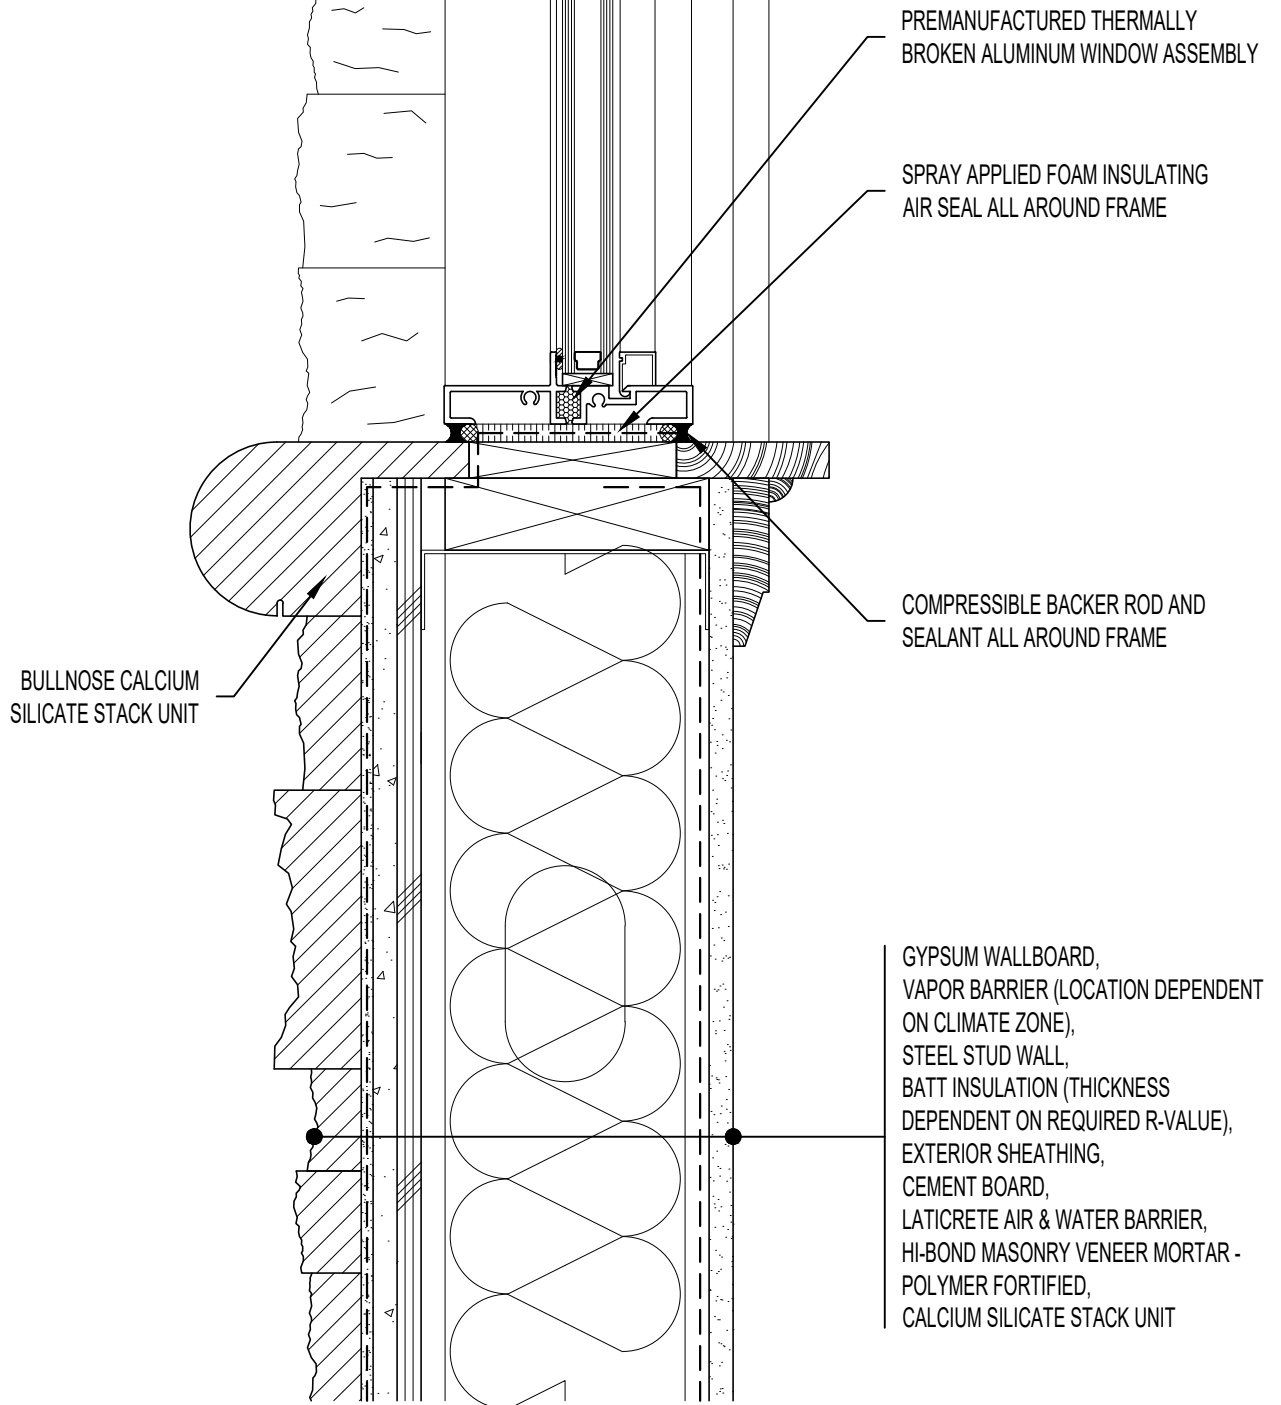

NOTE: REFER TO
 WINDOW HEAD: SSAS3IU031
 WINDOW JAMB: SSAS3IU043

ARRISCRAFT · CADD

DETAIL No:

SSAS3I

TITLE:

BULLNOSE WINDOW SILL -
 RECESSED WINDOW

U024

DATE DRAWN:

13 Jan 2021

SCALE:

3"=1'-0"

DRAWN BY:

TRI