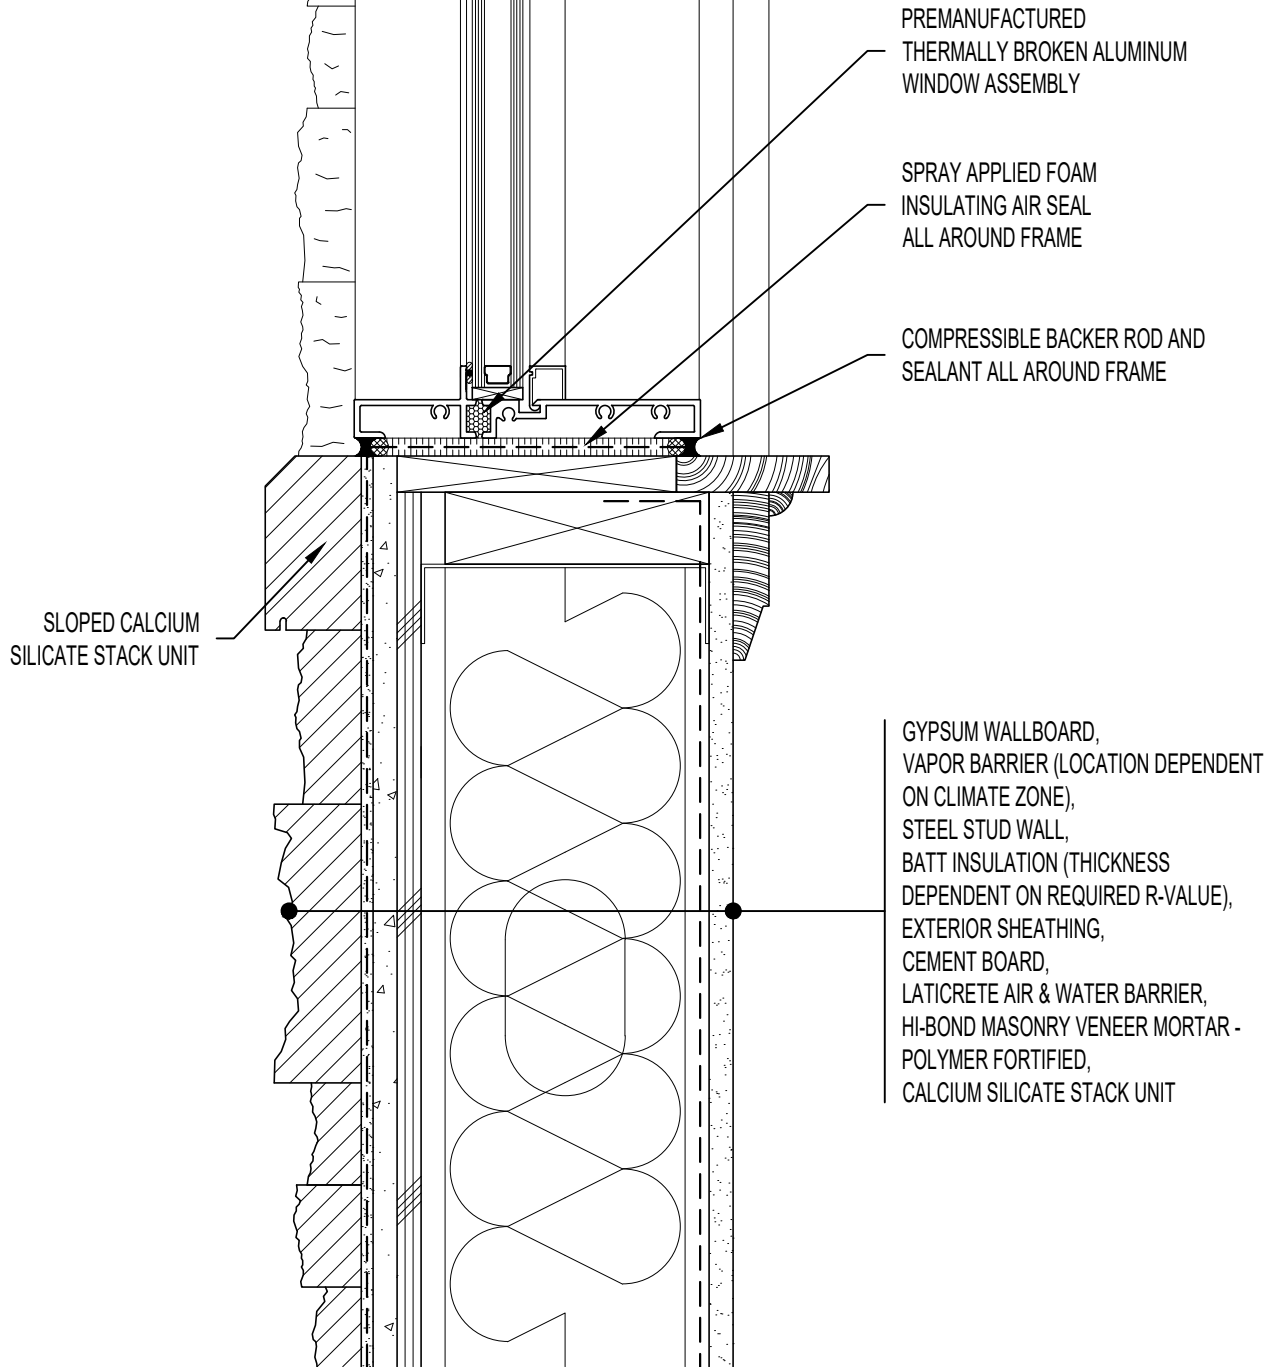

NOTE: REFER TO
 WINDOW HEAD: SSAS3IU030
 WINDOW JAMB: SSAS3IU041

ARRISCRAFT-CADD

DETAIL No:

SSAS3I

TITLE:

SLOPED WINDOW SILL

U022

DATE DRAWN:

13 Jan 2021

SCALE:

3"=1'-0"

DRAWN BY:

TRI