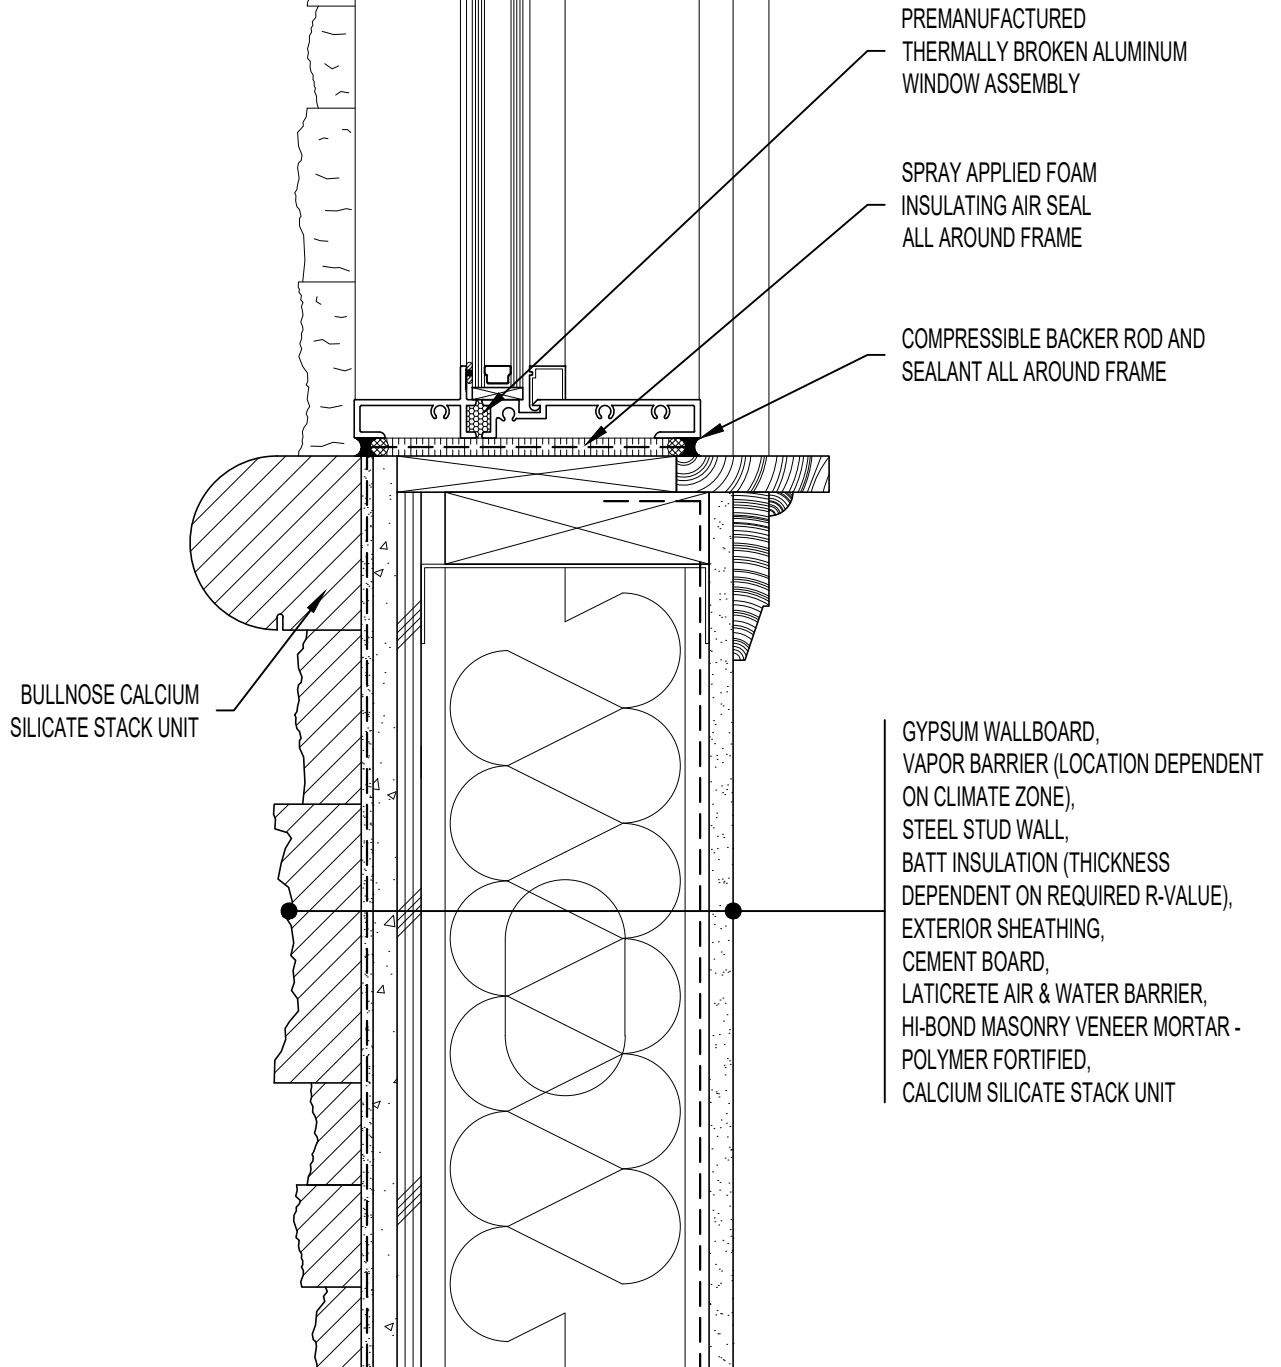

NOTE: REFER TO  
 WINDOW HEAD: SSAS3IU030  
 WINDOW JAMB: SSAS3IU041

**ARRISCRAFT-CADD**

DETAIL No:

SSAS3I

TITLE:

BULLNOSE WINDOW SILL

**U021**

DATE DRAWN:

13 Jan 2021

SCALE:

3"=1'-0"

DRAWN BY:

TRI