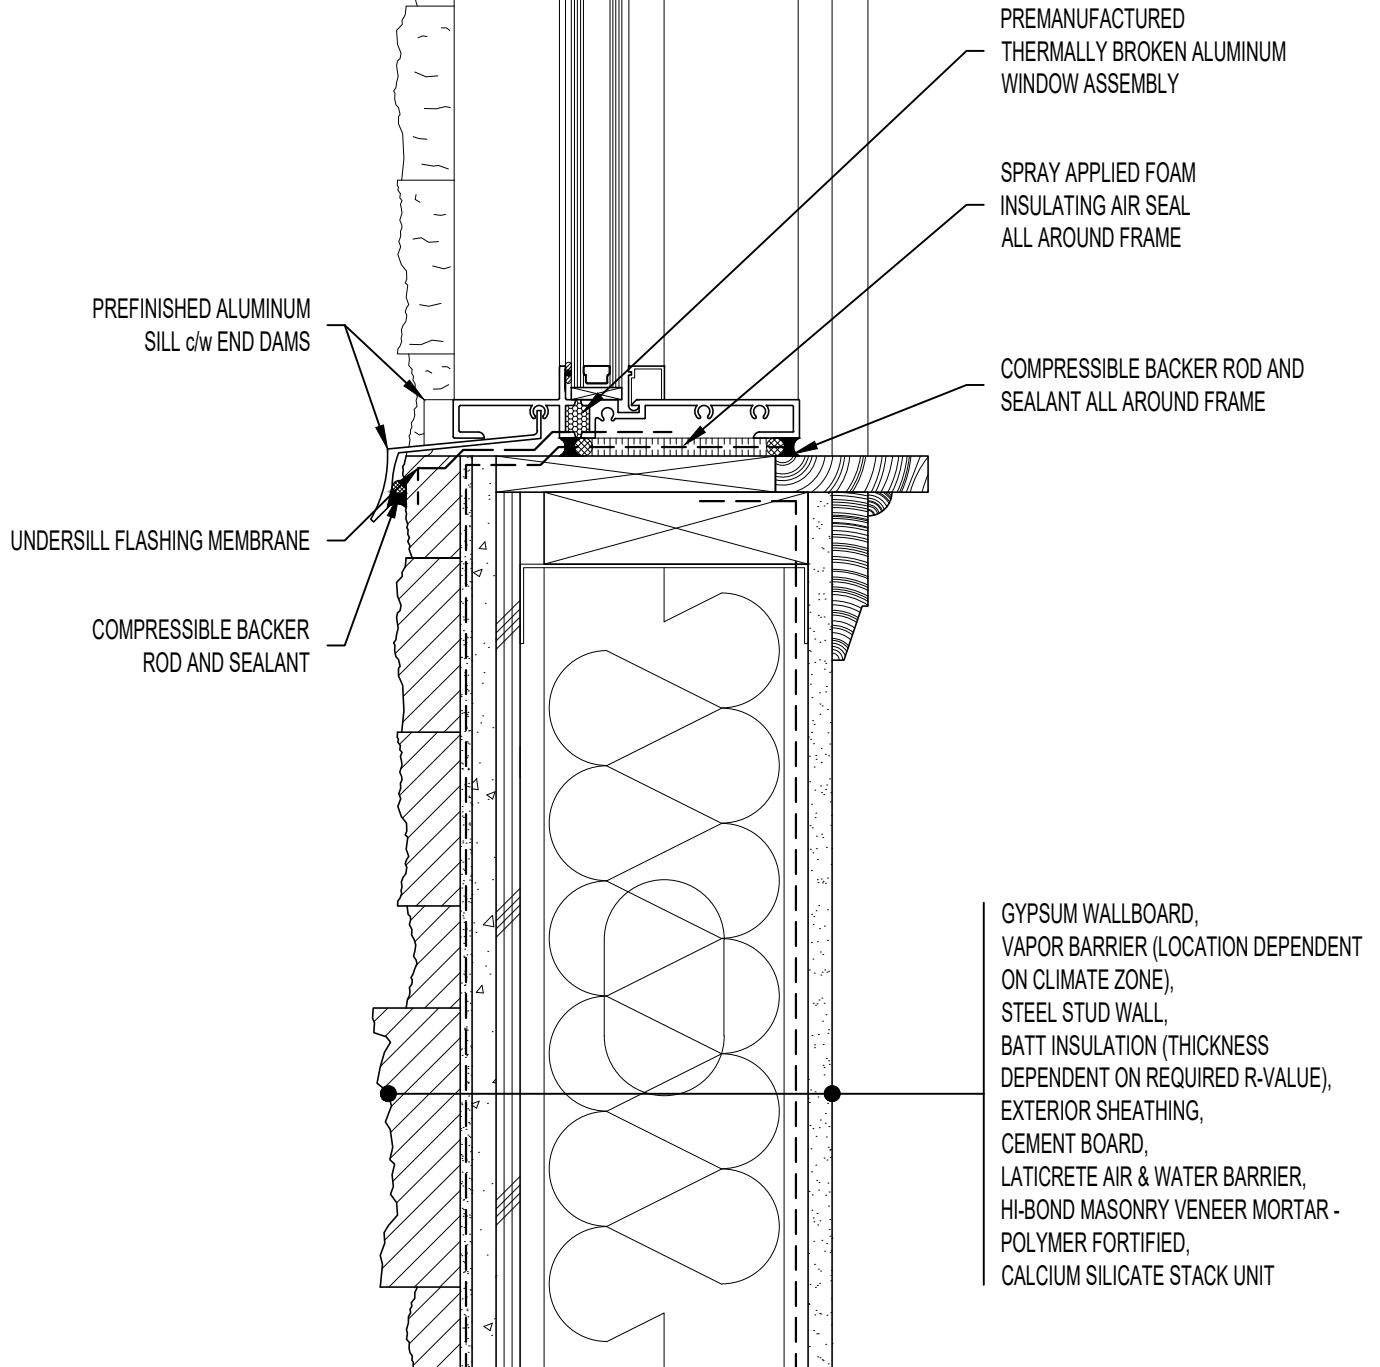

NOTE: REFER TO
 WINDOW HEAD: SSAS3IU030
 WINDOW JAMB: SSAS3IU040

ARRISCRAFT-CADD

DETAIL No:

SSAS3I

TITLE:

ALUMINUM WINDOW SILL

U020

DATE DRAWN:

13 Jan 2021

SCALE:

3"=1'-0"

DRAWN BY:

TRI