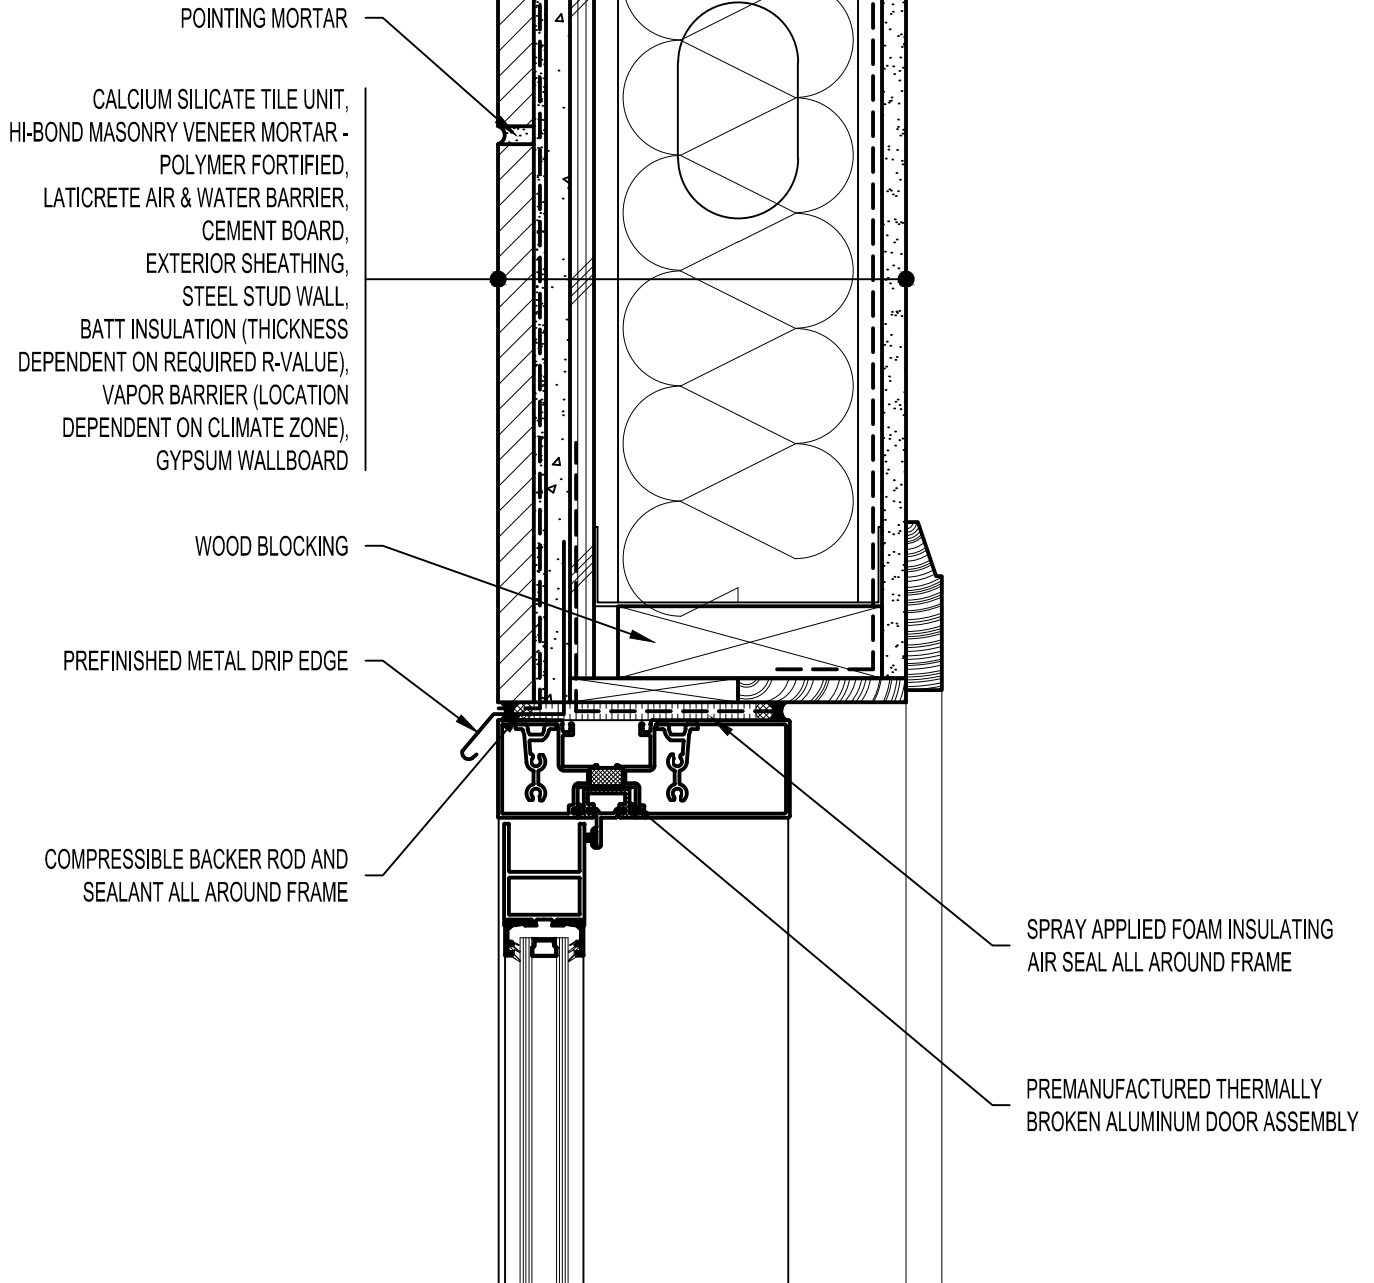

NOTE: REFER TO
DOOR JAMB: SS12SATU070

Arriscraft
Building Stone · Brick · Limestone

ARRISCRAFT-CADD

DETAIL No:

SS12SAT

TITLE:

ALUMINUM DOOR HEAD

U060

DATE DRAWN:
03/02/15

SCALE:
3"=1'-0"

DRAWN BY:
TRI