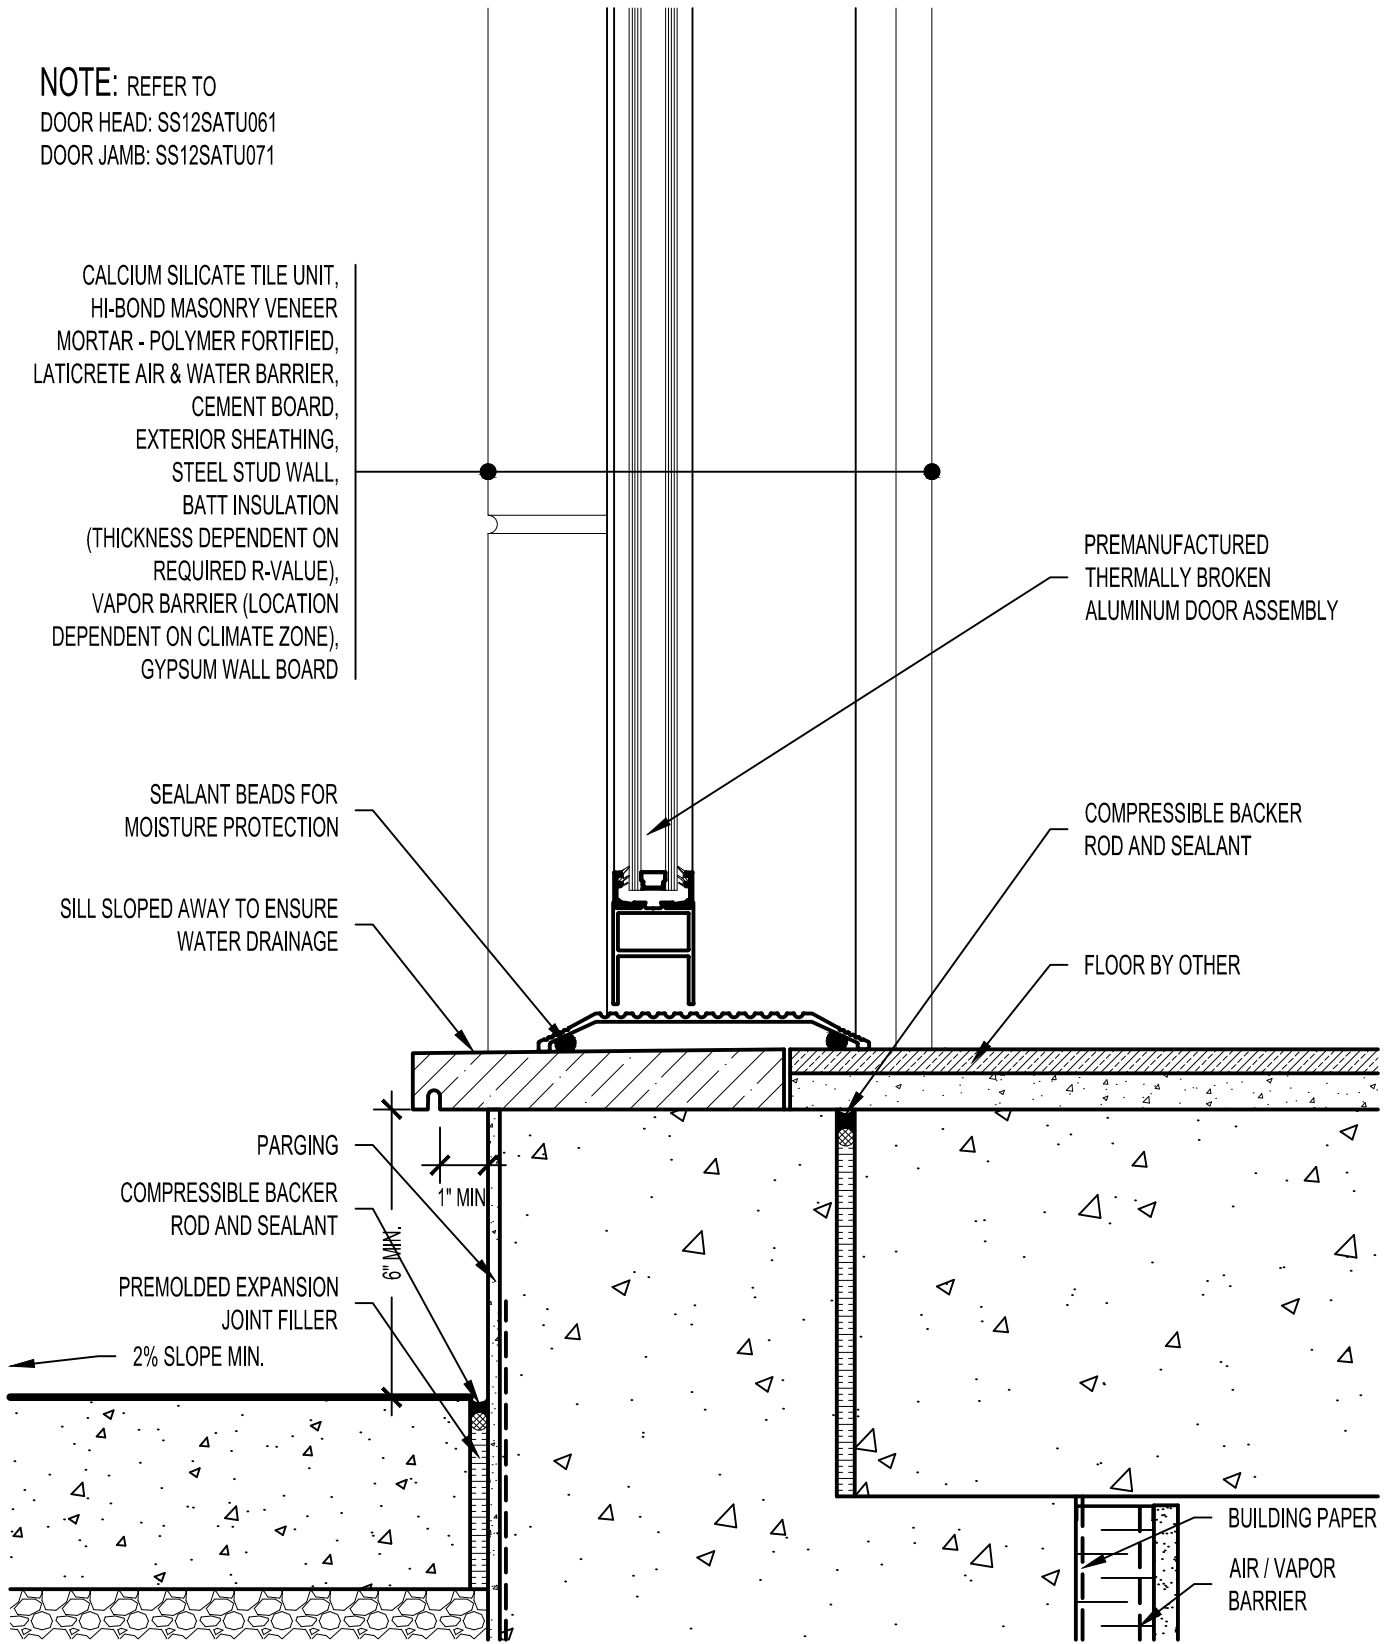

NOTE: REFER TO
 DOOR HEAD: SS12SATU061
 DOOR JAMB: SS12SATU071

Arriscraft
 Building Stone · Brick · Limestone

ARRISCRAFT-CADD

DETAIL No:

SS12SAT

TITLE:

THRESHOLD OF DOOR

U050

DATE DRAWN:
03/02/15

SCALE:
3"=1'-0"

DRAWN BY:
TRI