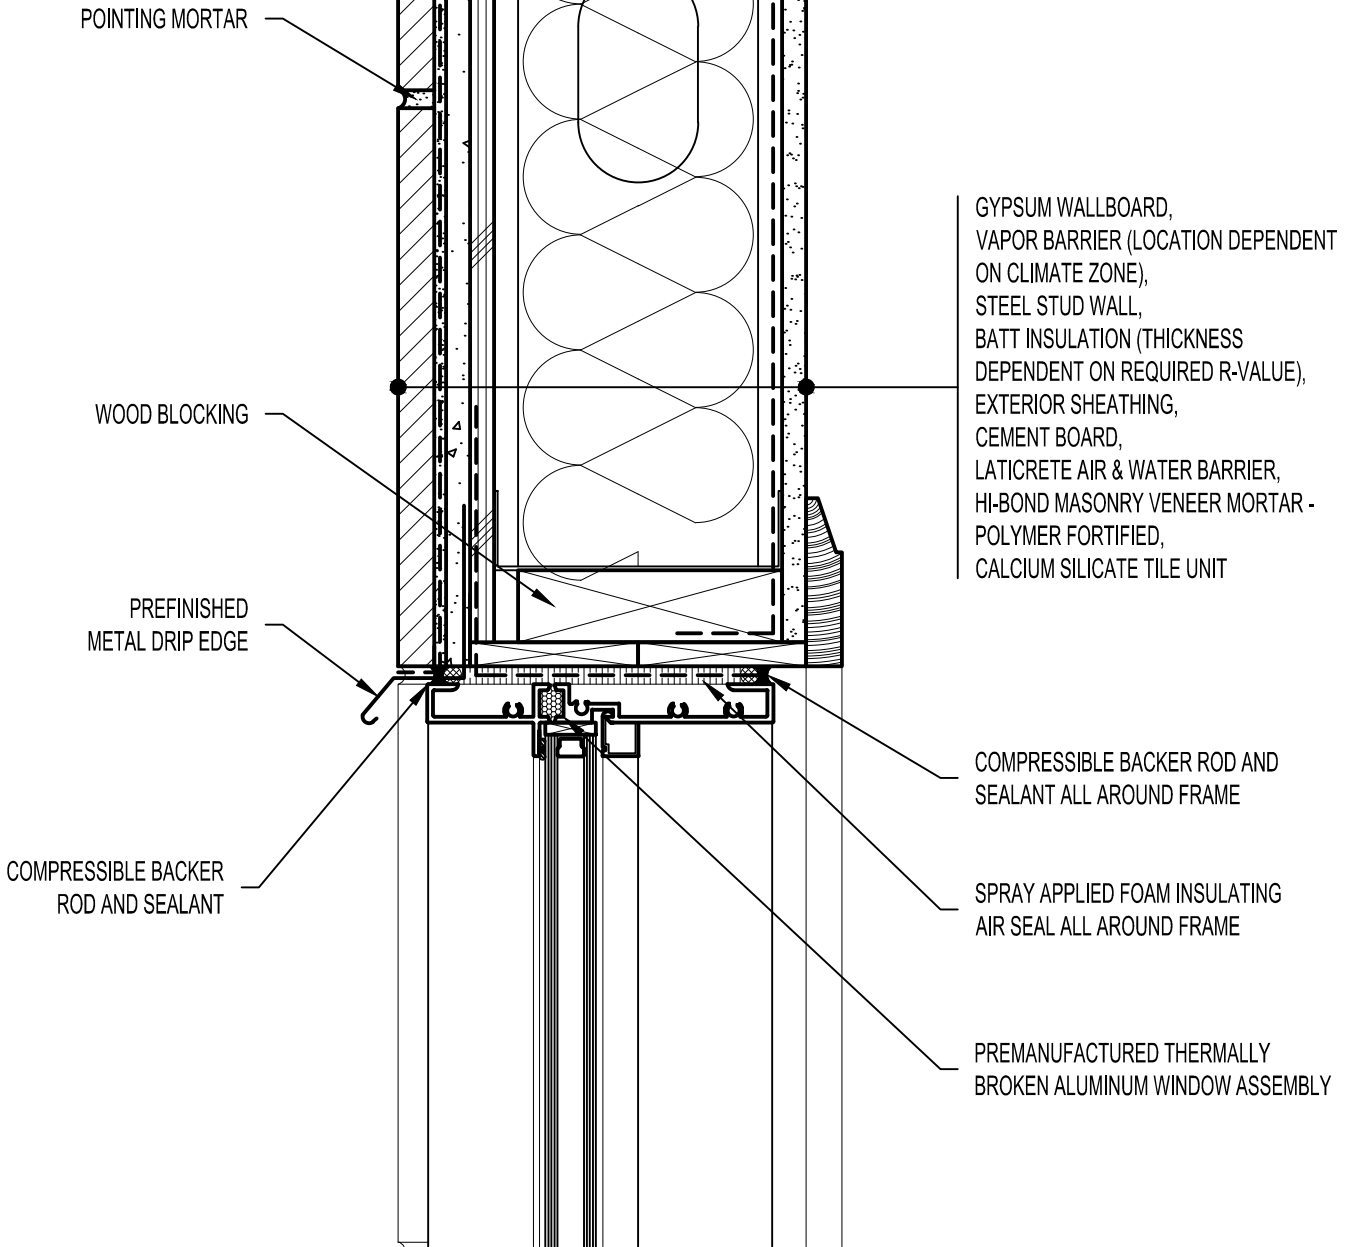

NOTE: REFER TO  
 WINDOW SILL: SS12SATU020-22  
 WINDOW JAMB: SS12SATU040-41

**Arriscraft**  
 Building Stone · Brick · Limestone

DATE DRAWN: 03/02/15  
 SCALE: 3"=1'-0"  
 DRAWN BY: TRI

**ARRISCRAFT-CADD**

TITLE:  
 ALUMINUM WINDOW HEAD

DETAIL No:  
 SS12SAT  
**U030**