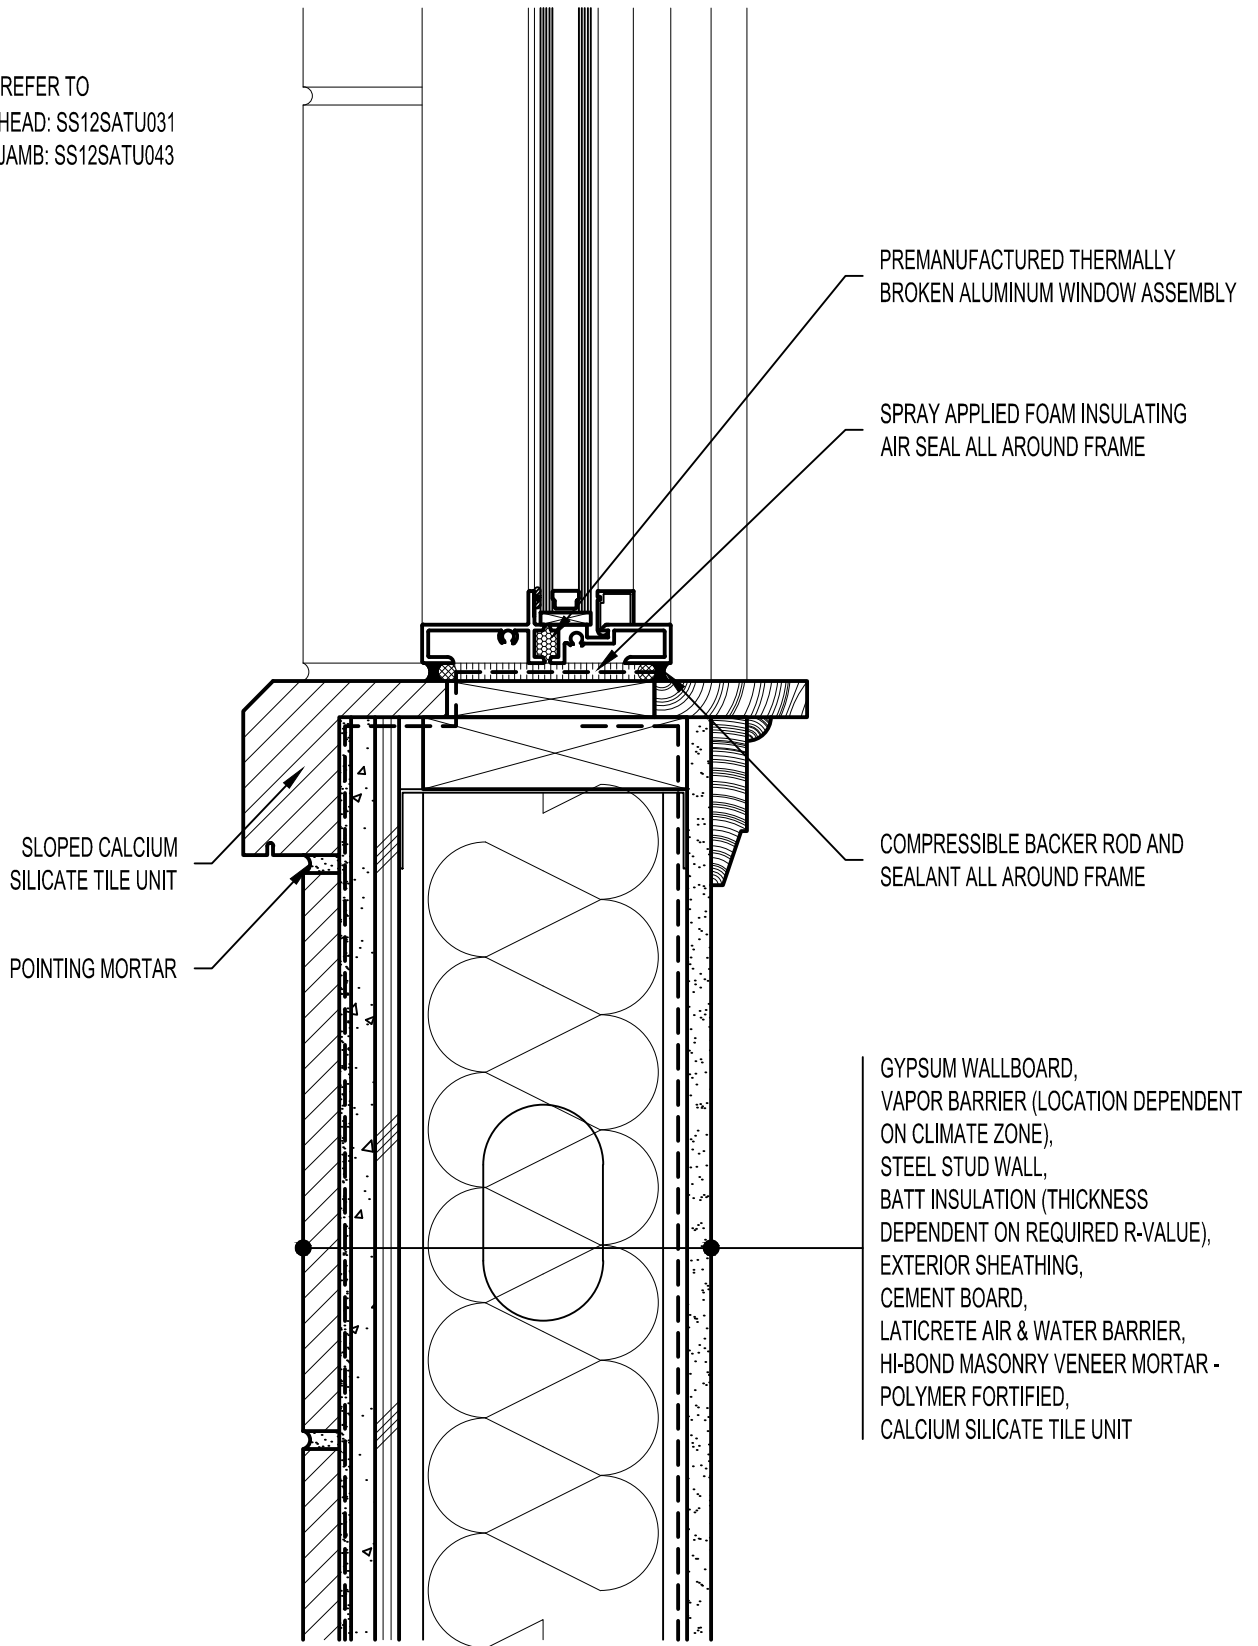

NOTE: REFER TO
 WINDOW HEAD: SS12SATU031
 WINDOW JAMB: SS12SATU043

Arriscraft
 Building Stone · Brick · Limestone

ARRISCRAFT-CADD

DETAIL No:

SS12SAT

TITLE:

SLOPED WINDOW SILL -
 RECESSED WINDOW

U025

DATE DRAWN:
 03/02/15

SCALE:
 3"=1'-0"

DRAWN BY:
 TRI