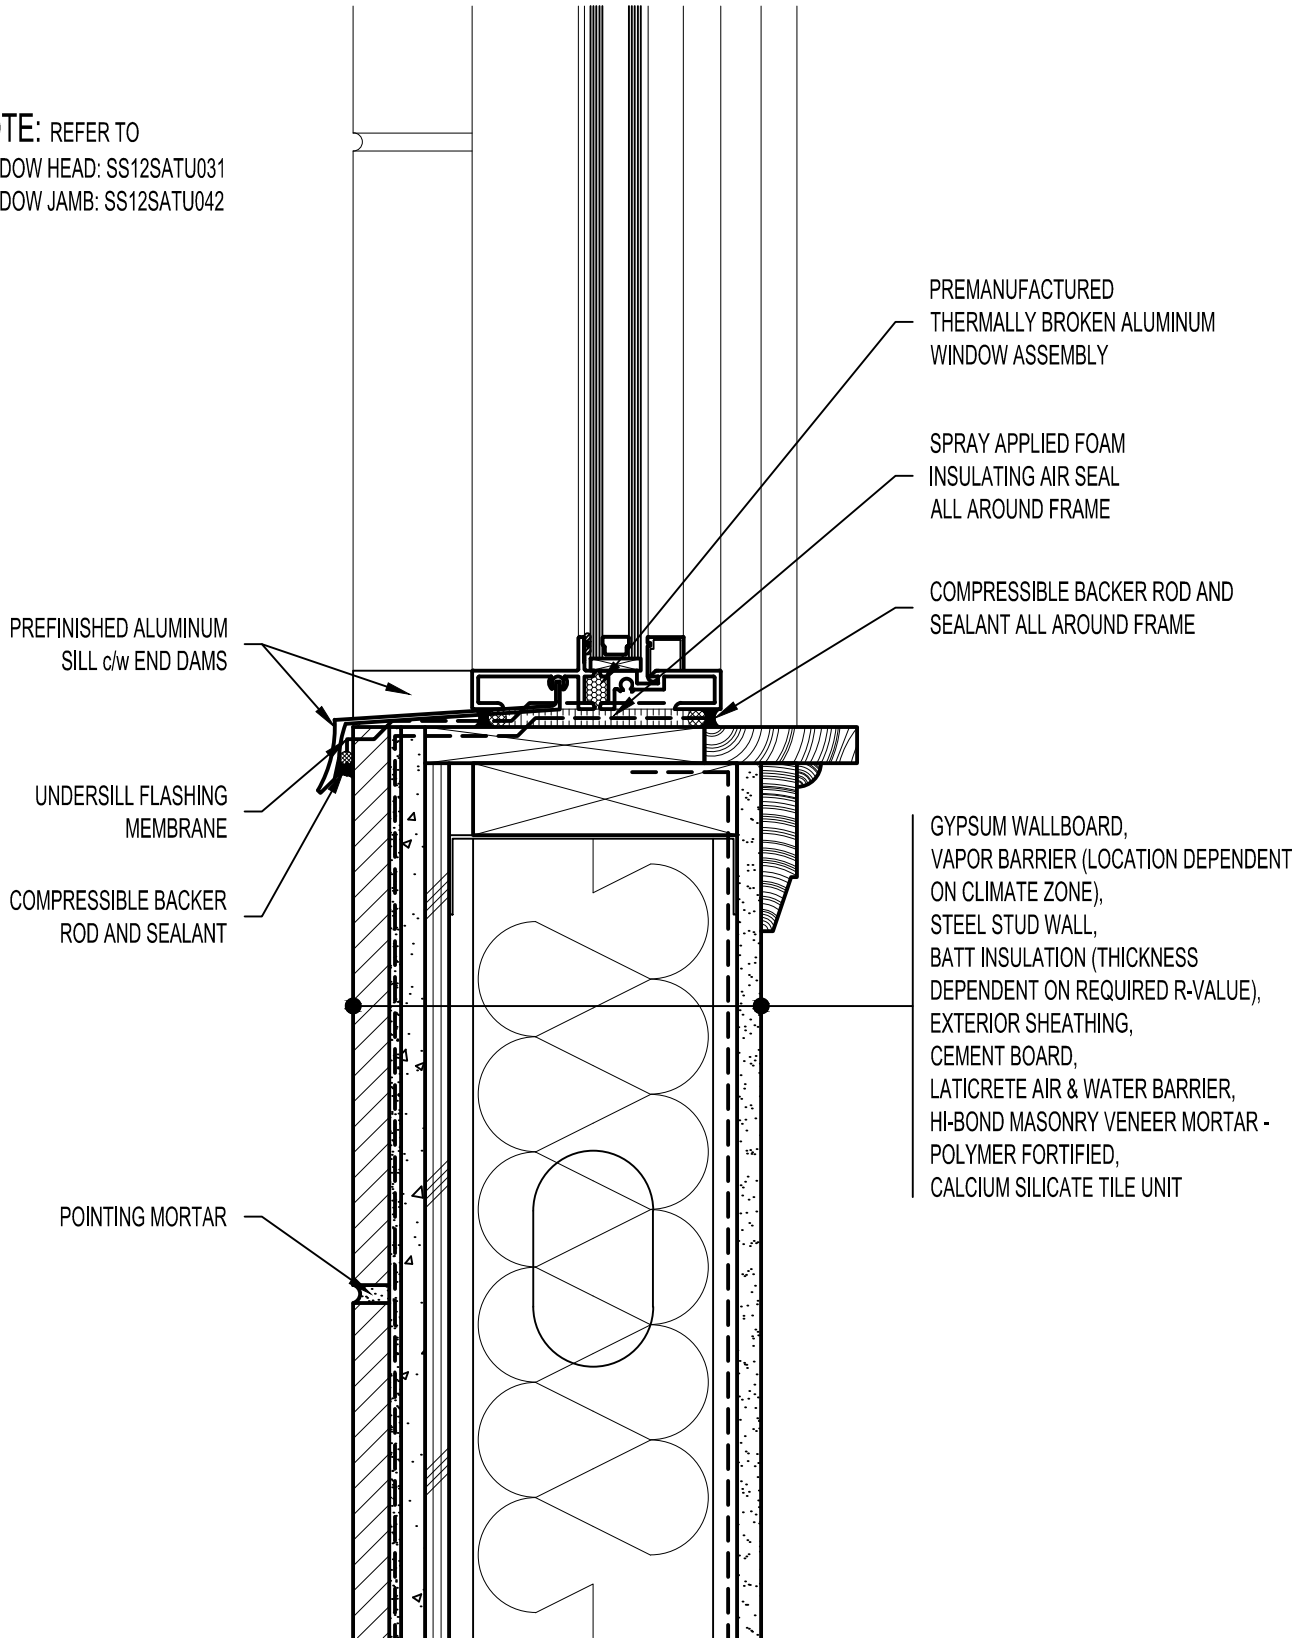

NOTE: REFER TO  
 WINDOW HEAD: SS12SATU031  
 WINDOW JAMB: SS12SATU042

**Arriscraft**  
 Building Stone · Brick · Limestone

**ARRISCRAFT-CADD**

DETAIL No:

SS12SAT

TITLE:

ALUMINUM WINDOW SILL -  
 RECESSED WINDOW

**U023**

DATE DRAWN:  
 03/02/15

SCALE:  
 3"=1'-0"

DRAWN BY:  
 TRI