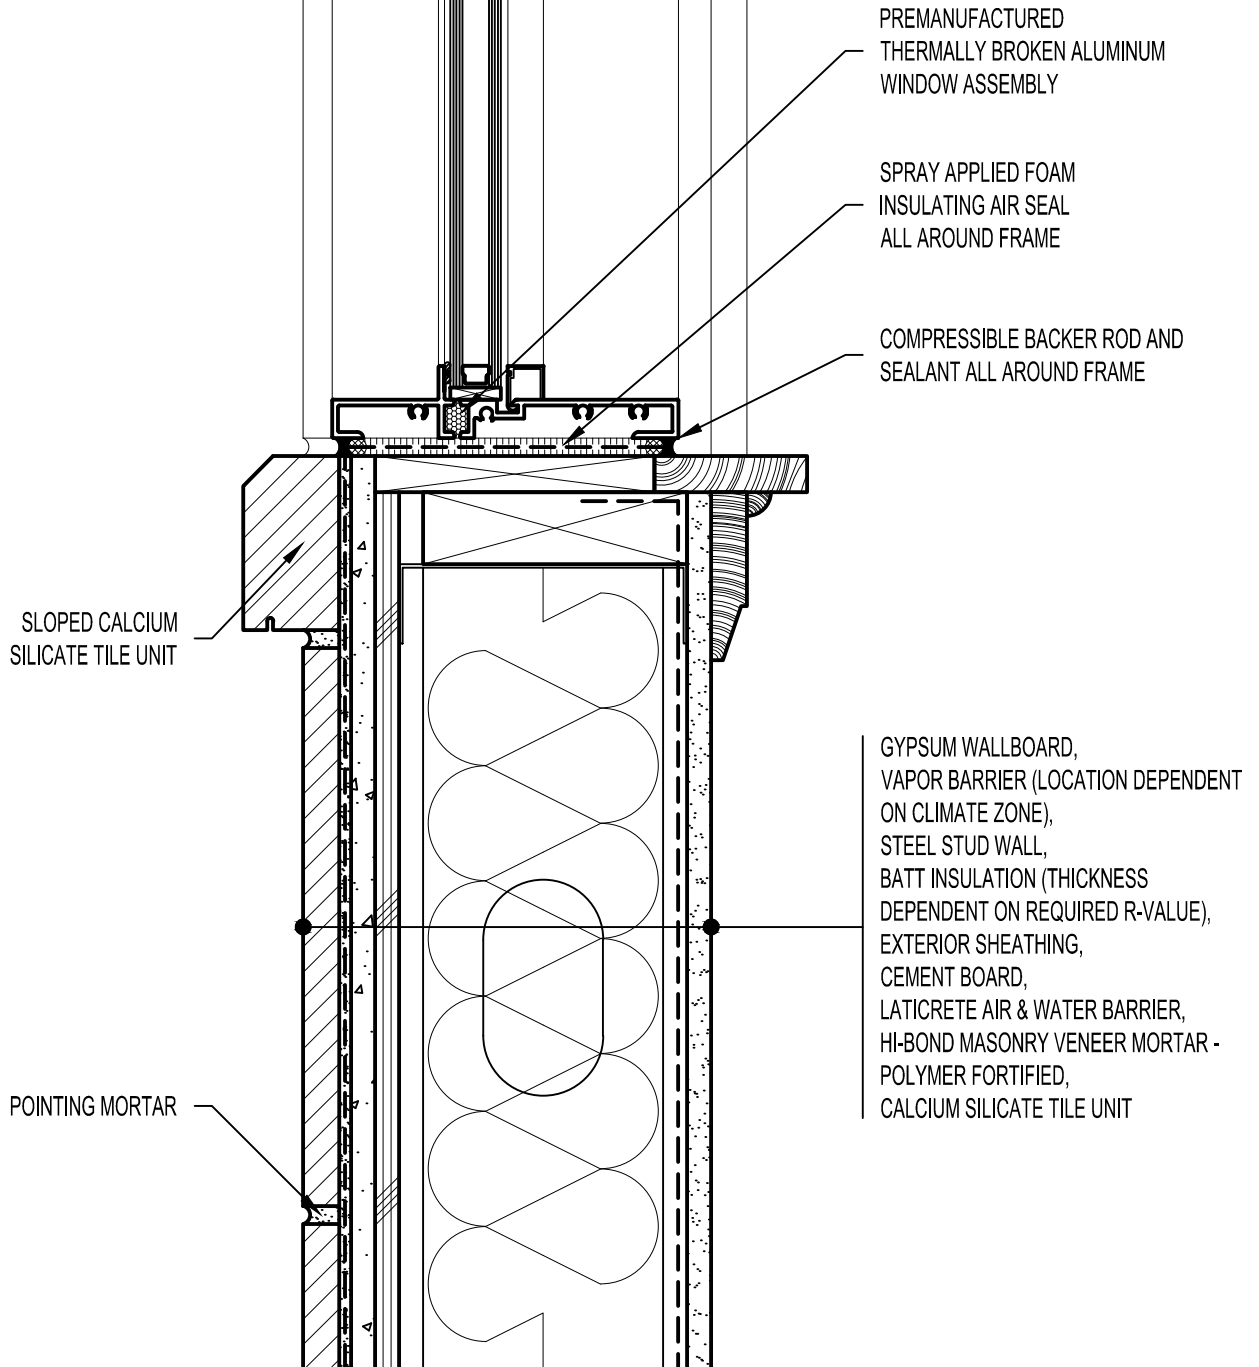

NOTE: REFER TO  
 WINDOW HEAD: SS12SATU030  
 WINDOW JAMB: SS12SATU041

**Arriscraft**  
 Building Stone · Brick · Limestone

**ARRISCRAFT-CADD**

DETAIL No:

SS12SAT

TITLE:

SLOPED WINDOW SILL

**U022**

DATE DRAWN:  
03/02/15

SCALE:  
3"=1'-0"

DRAWN BY:  
TRI