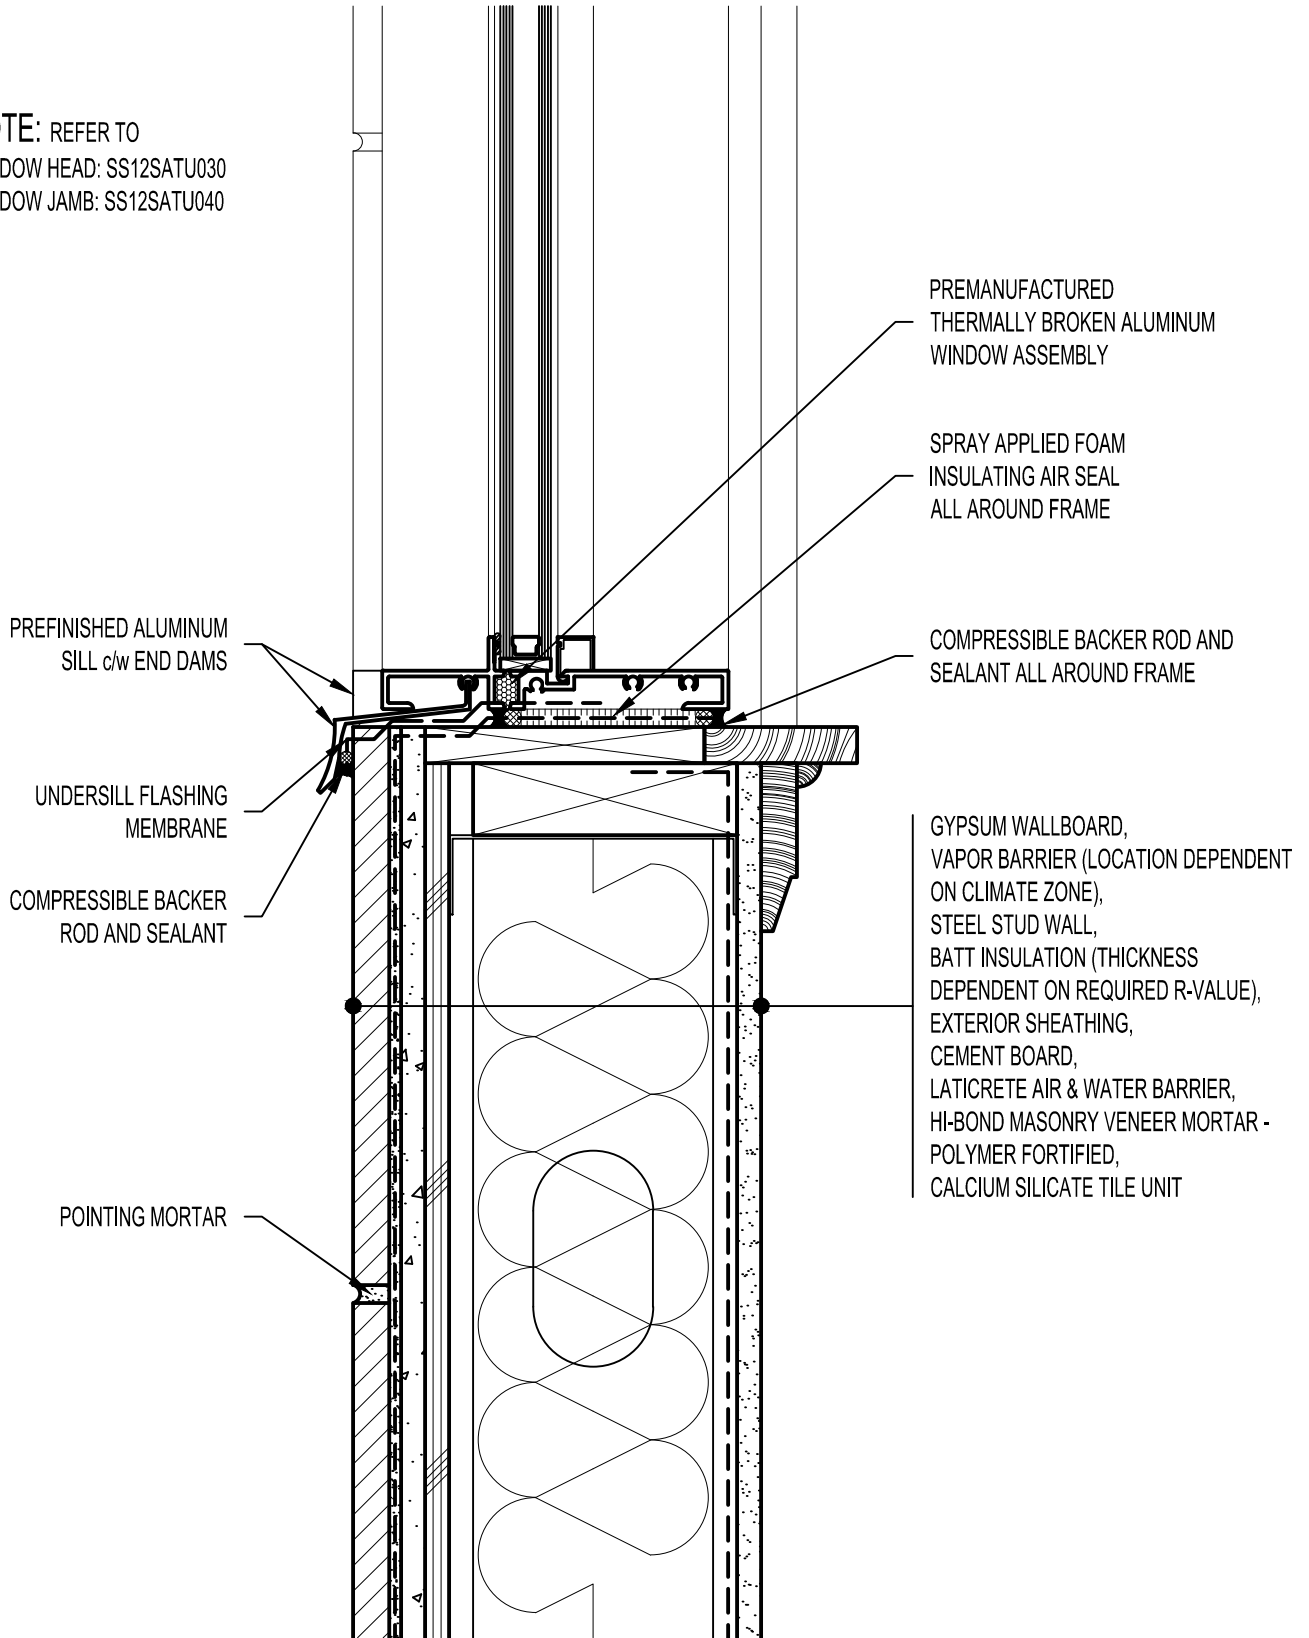

NOTE: REFER TO
 WINDOW HEAD: SS12SATU030
 WINDOW JAMB: SS12SATU040

Arriscraft
 Building Stone · Brick · Limestone

ARRISCRAFT-CADD

DETAIL No:
 SS12SAT
U020

TITLE:
 ALUMINUM WINDOW SILL

DATE DRAWN:
 03/02/15

SCALE:
 3"=1'-0"

DRAWN BY:
 TRI