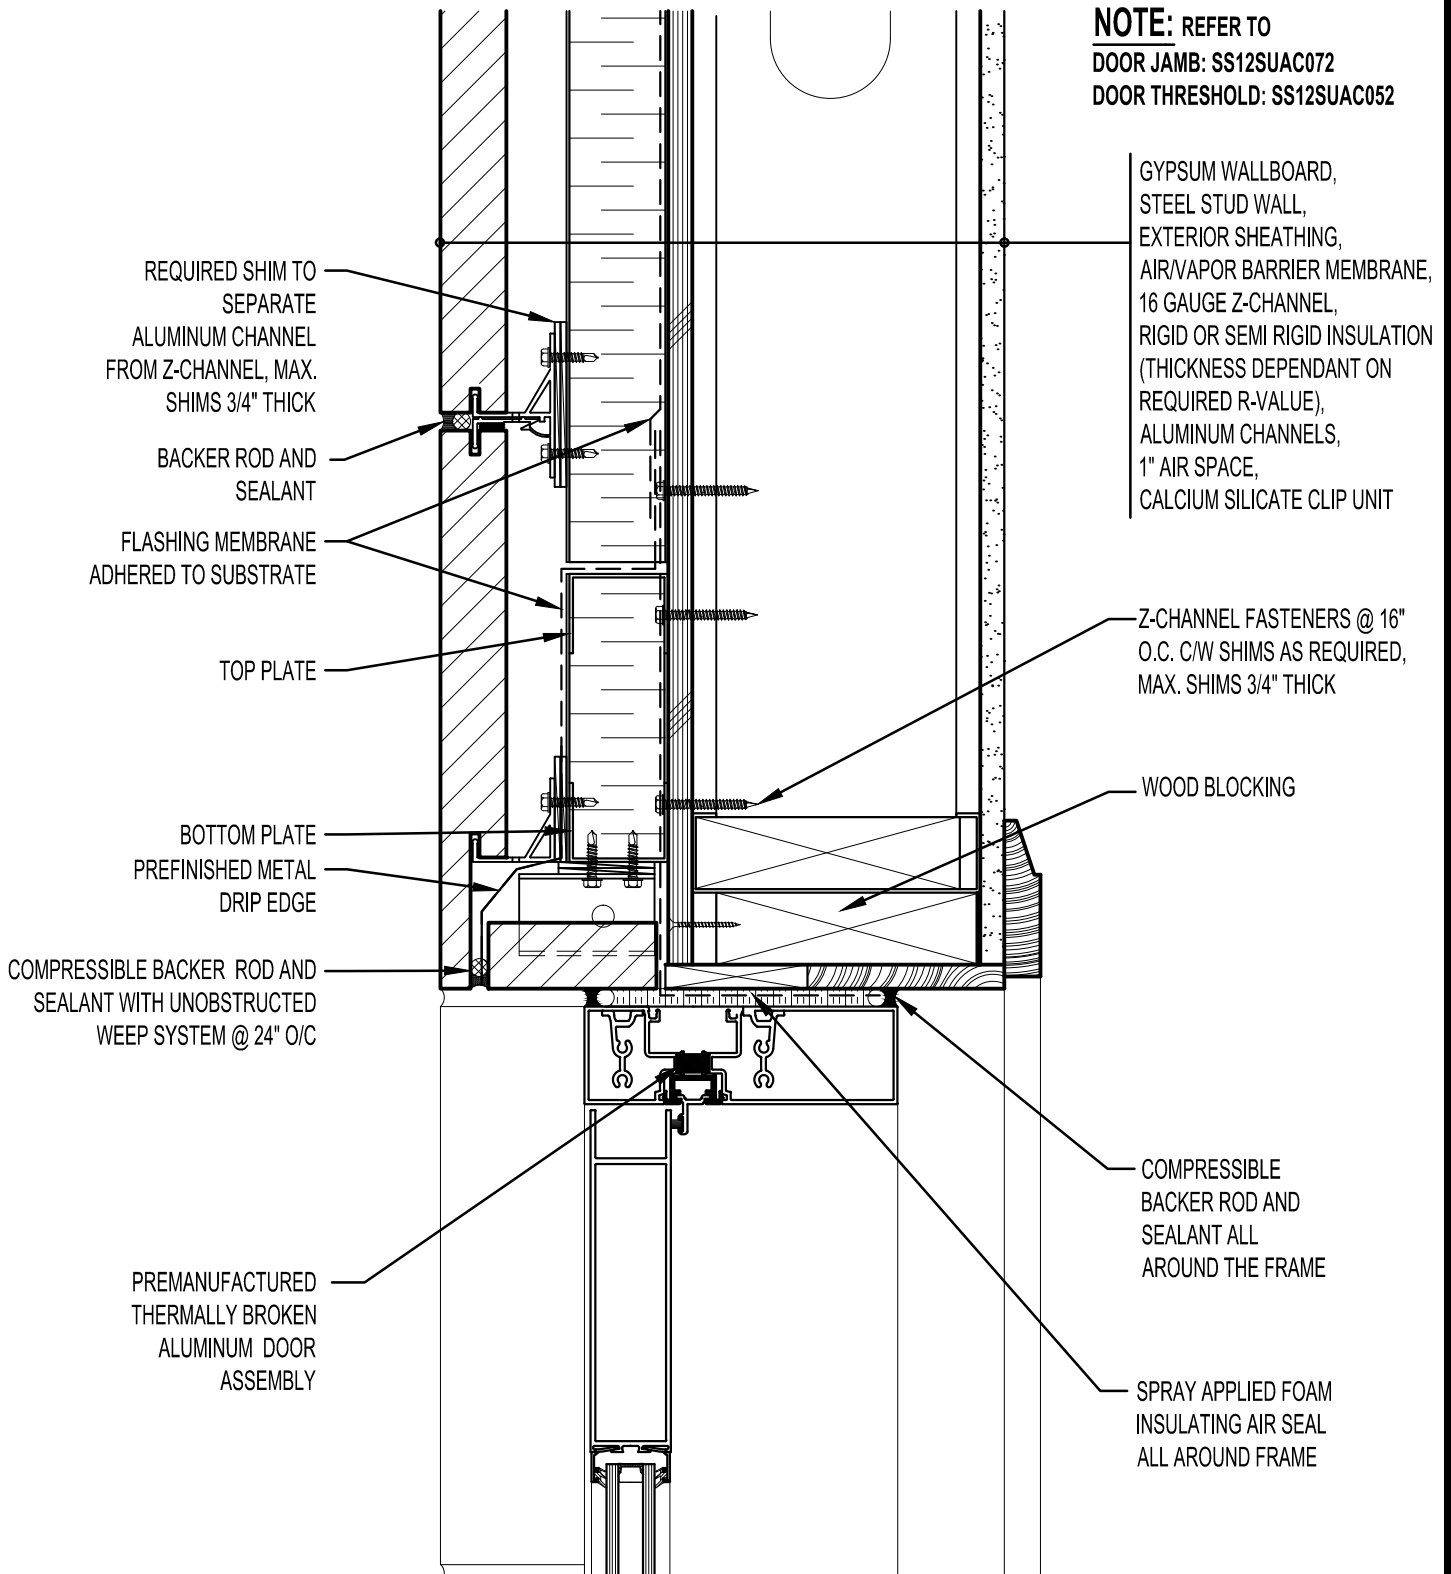

NOTE: REFER TO
DOOR JAMB: SS12SUAC072
DOOR THRESHOLD: SS12SUAC052

ARRISCRAFT • CADD

TITLE:
**OPTIONAL ALUMINUM DOOR
 HEAD WITH RETURN CLIP UNIT**

DATE DRAWN:
 01/15/12

SCALE:
 3"=1'-0"

DRAWN BY:
 D.D.N.

DETAIL No:
 SS 12SU

AC062