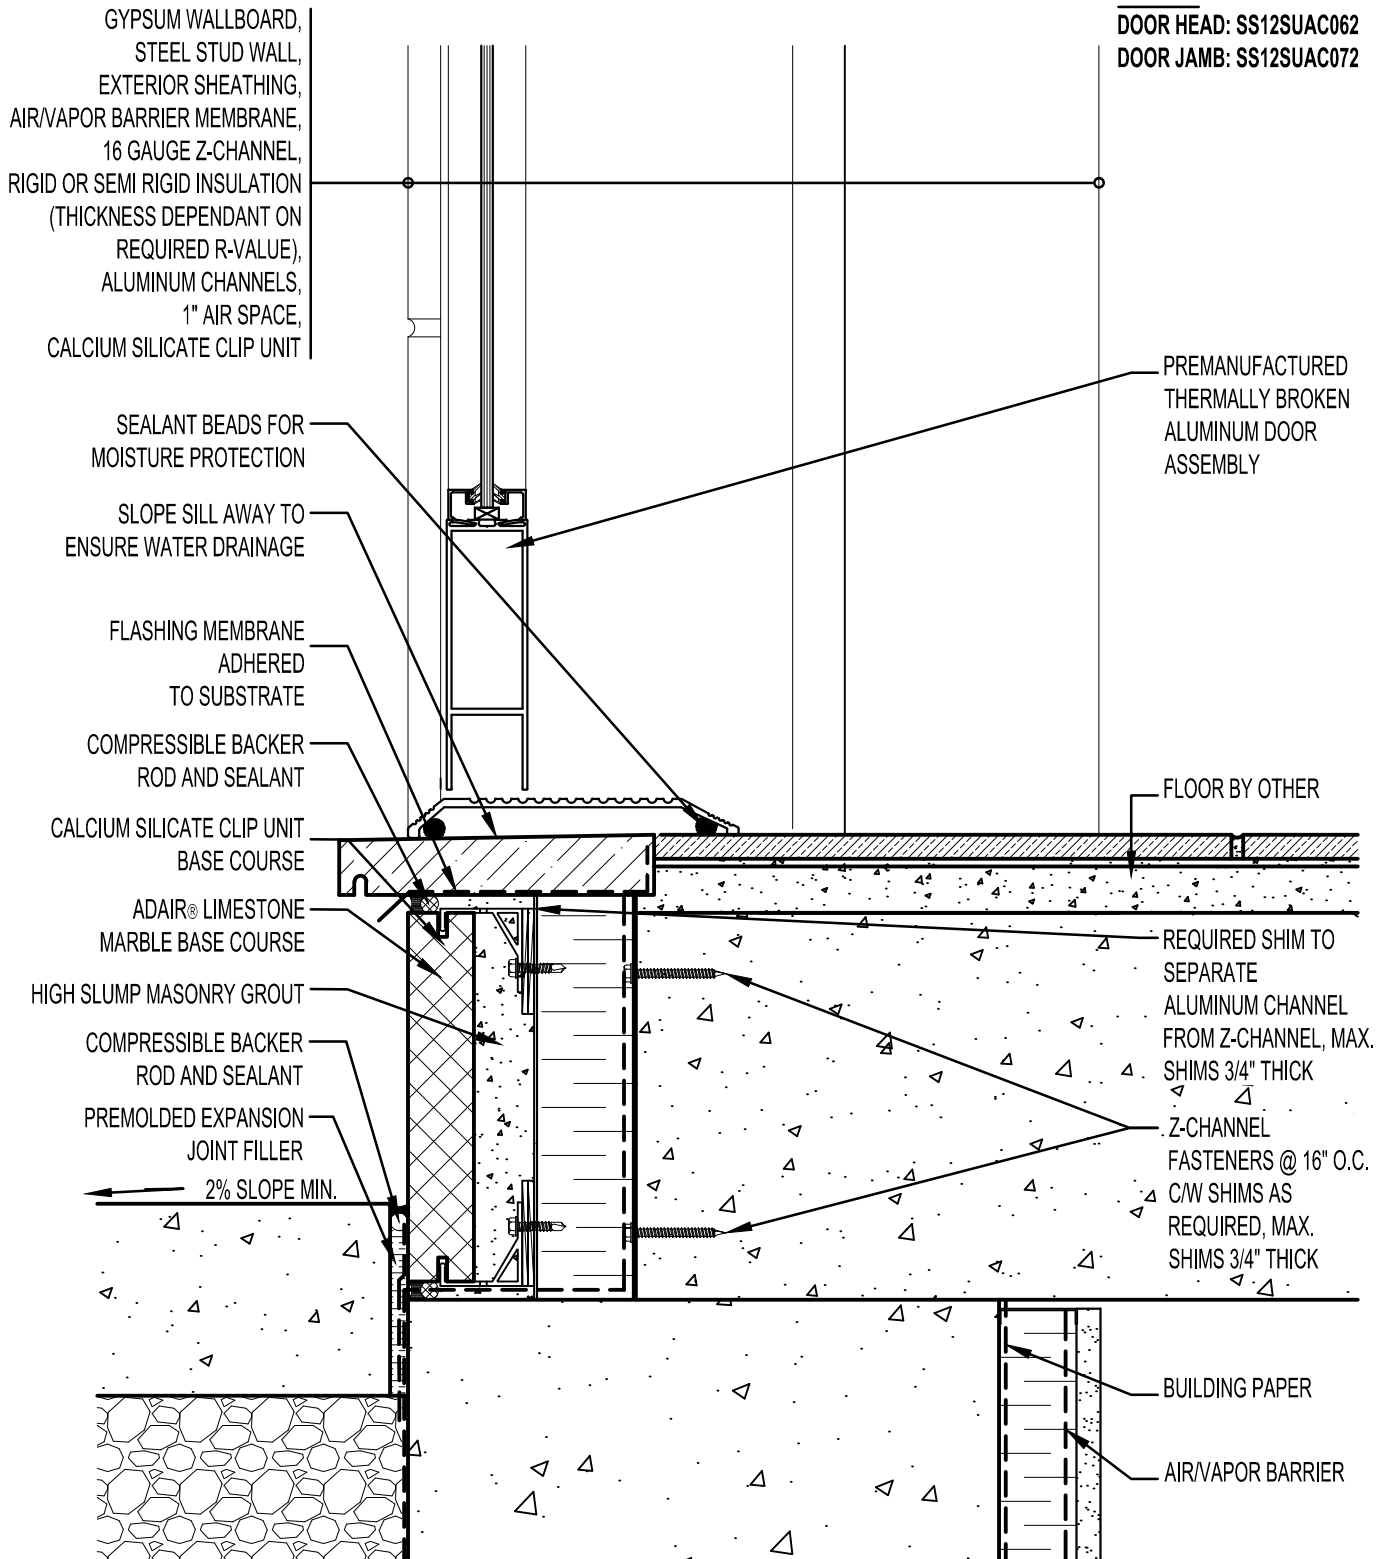

NOTE: REFER TO
 DOOR HEAD: SS12SUAC062
 DOOR JAMB: SS12SUAC072

ARRISCRAFT • CADD

TITLE:
**THRESHOLD OF DOOR WITH BASE
 COURSE - DOOR @ KERF**

DATE DRAWN:
 01/15/12

SCALE:
 3"=1'-0"

DRAWN BY:
 D.D.N.

DETAIL No:
 SS 12SU

AC051