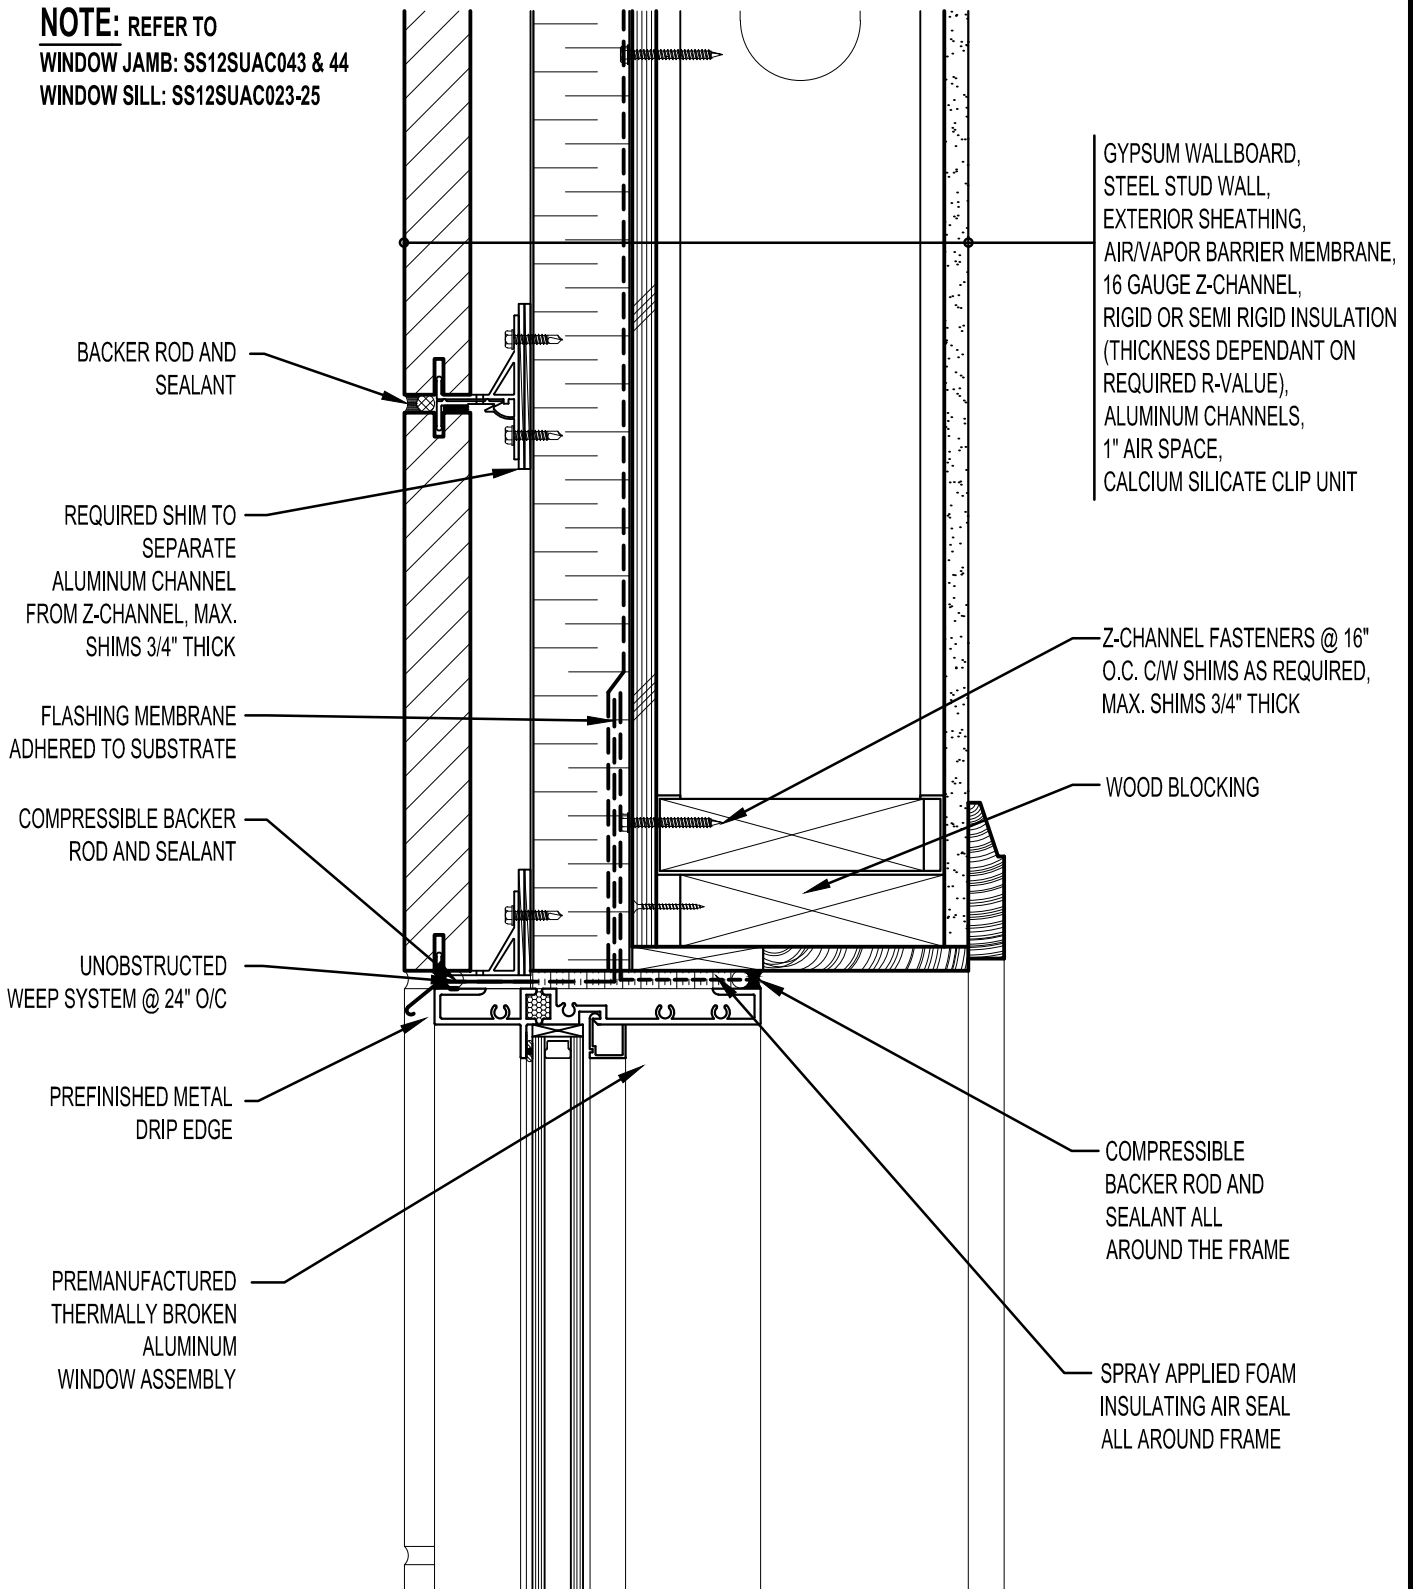

NOTE: REFER TO
 WINDOW JAMB: SS12SUAC043 & 44
 WINDOW SILL: SS12SUAC023-25

ARRISCRAFT • CADD

TITLE: ALUMINUM WINDOW HEAD - WINDOW @ KERF

DATE DRAWN: 01/15/12
 SCALE: 3"=1'-0"
 DRAWN BY: D.D.N.

DETAIL No: SS 12SU
AC032