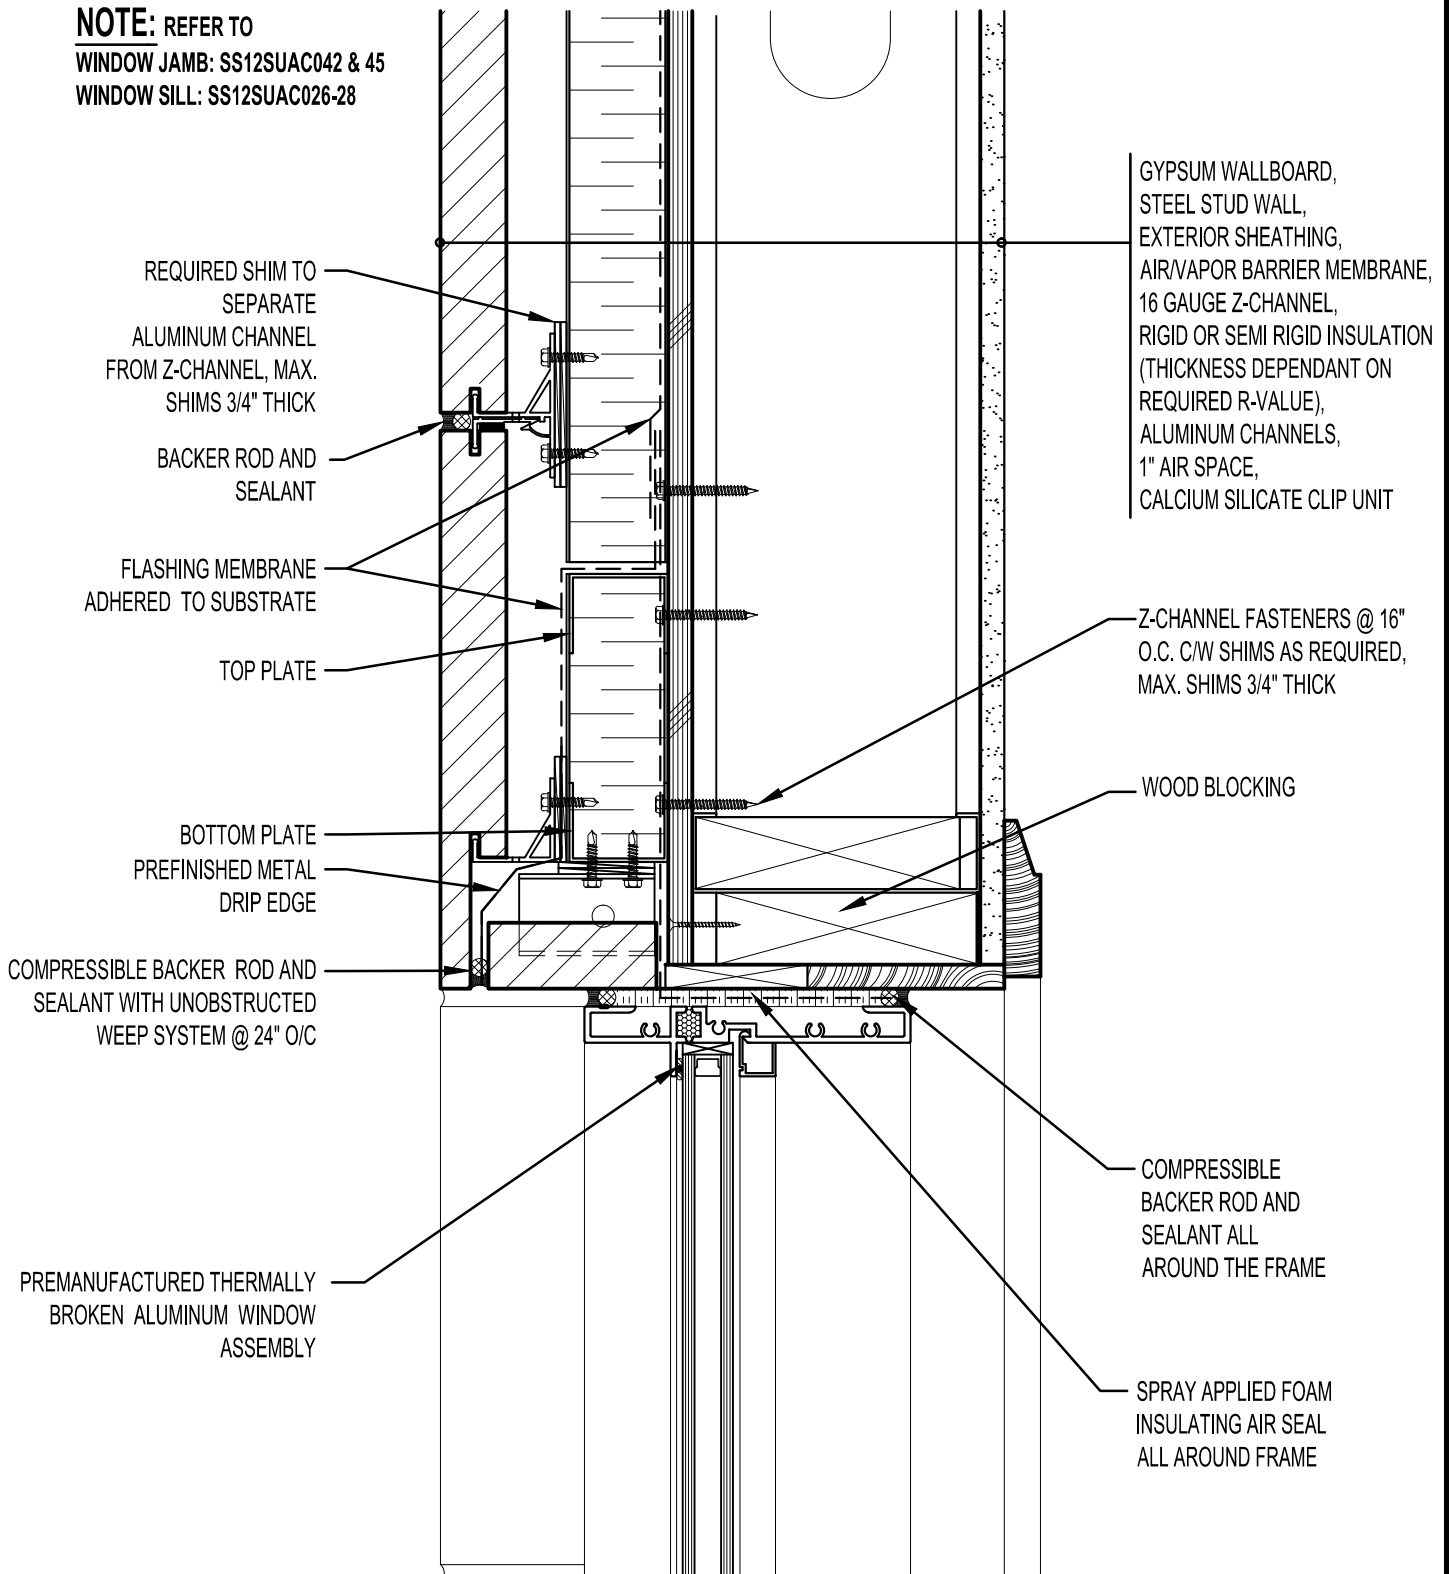

**NOTE:** REFER TO  
 WINDOW JAMB: SS12SUAC042 & 45  
 WINDOW SILL: SS12SUAC026-28

**ARRISCRAFT • CADD**

TITLE:  
**ALUMINUM WINDOW HEAD  
 WITH RETURN CLIP UNIT**

DATE DRAWN:  
 01/15/12

SCALE:  
 3"=1'-0"

DRAWN BY:  
 D.D.N.

DETAIL No:  
 SS 12SU

**AC031**