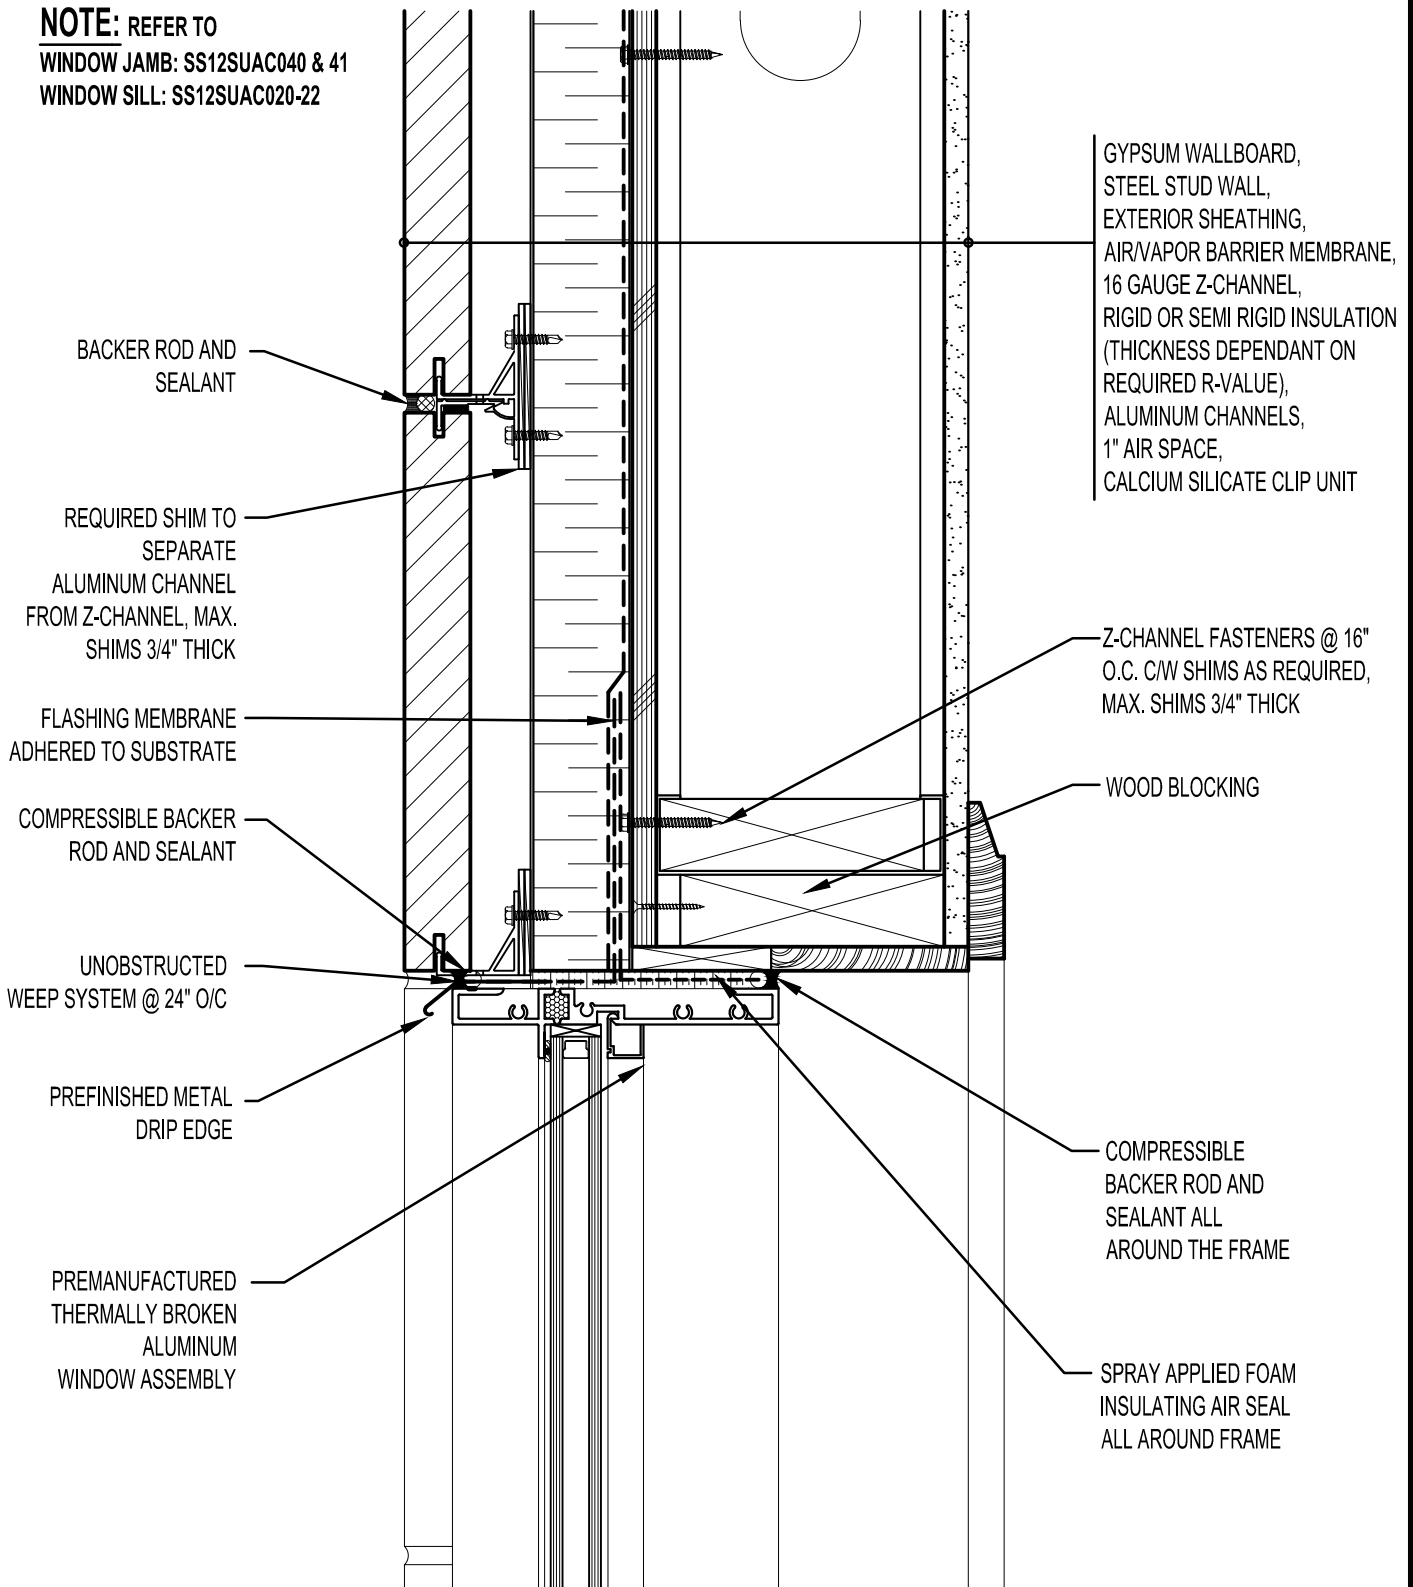

**NOTE:** REFER TO  
 WINDOW JAMB: SS12SUAC040 & 41  
 WINDOW SILL: SS12SUAC020-22

**ARRISCRAFT**  
 INTERNATIONAL  
 BUILDING STONE • BRICK • LIMESTONE

**ARRISCRAFT • CADD**

TITLE:

ALUMINUM WINDOW  
 HEAD

DATE DRAWN:  
 01/15/12

SCALE:  
 3"=1'-0"

DRAWN BY:  
 D.D.N.

DETAIL No:  
 SS 12SU

**AC030**