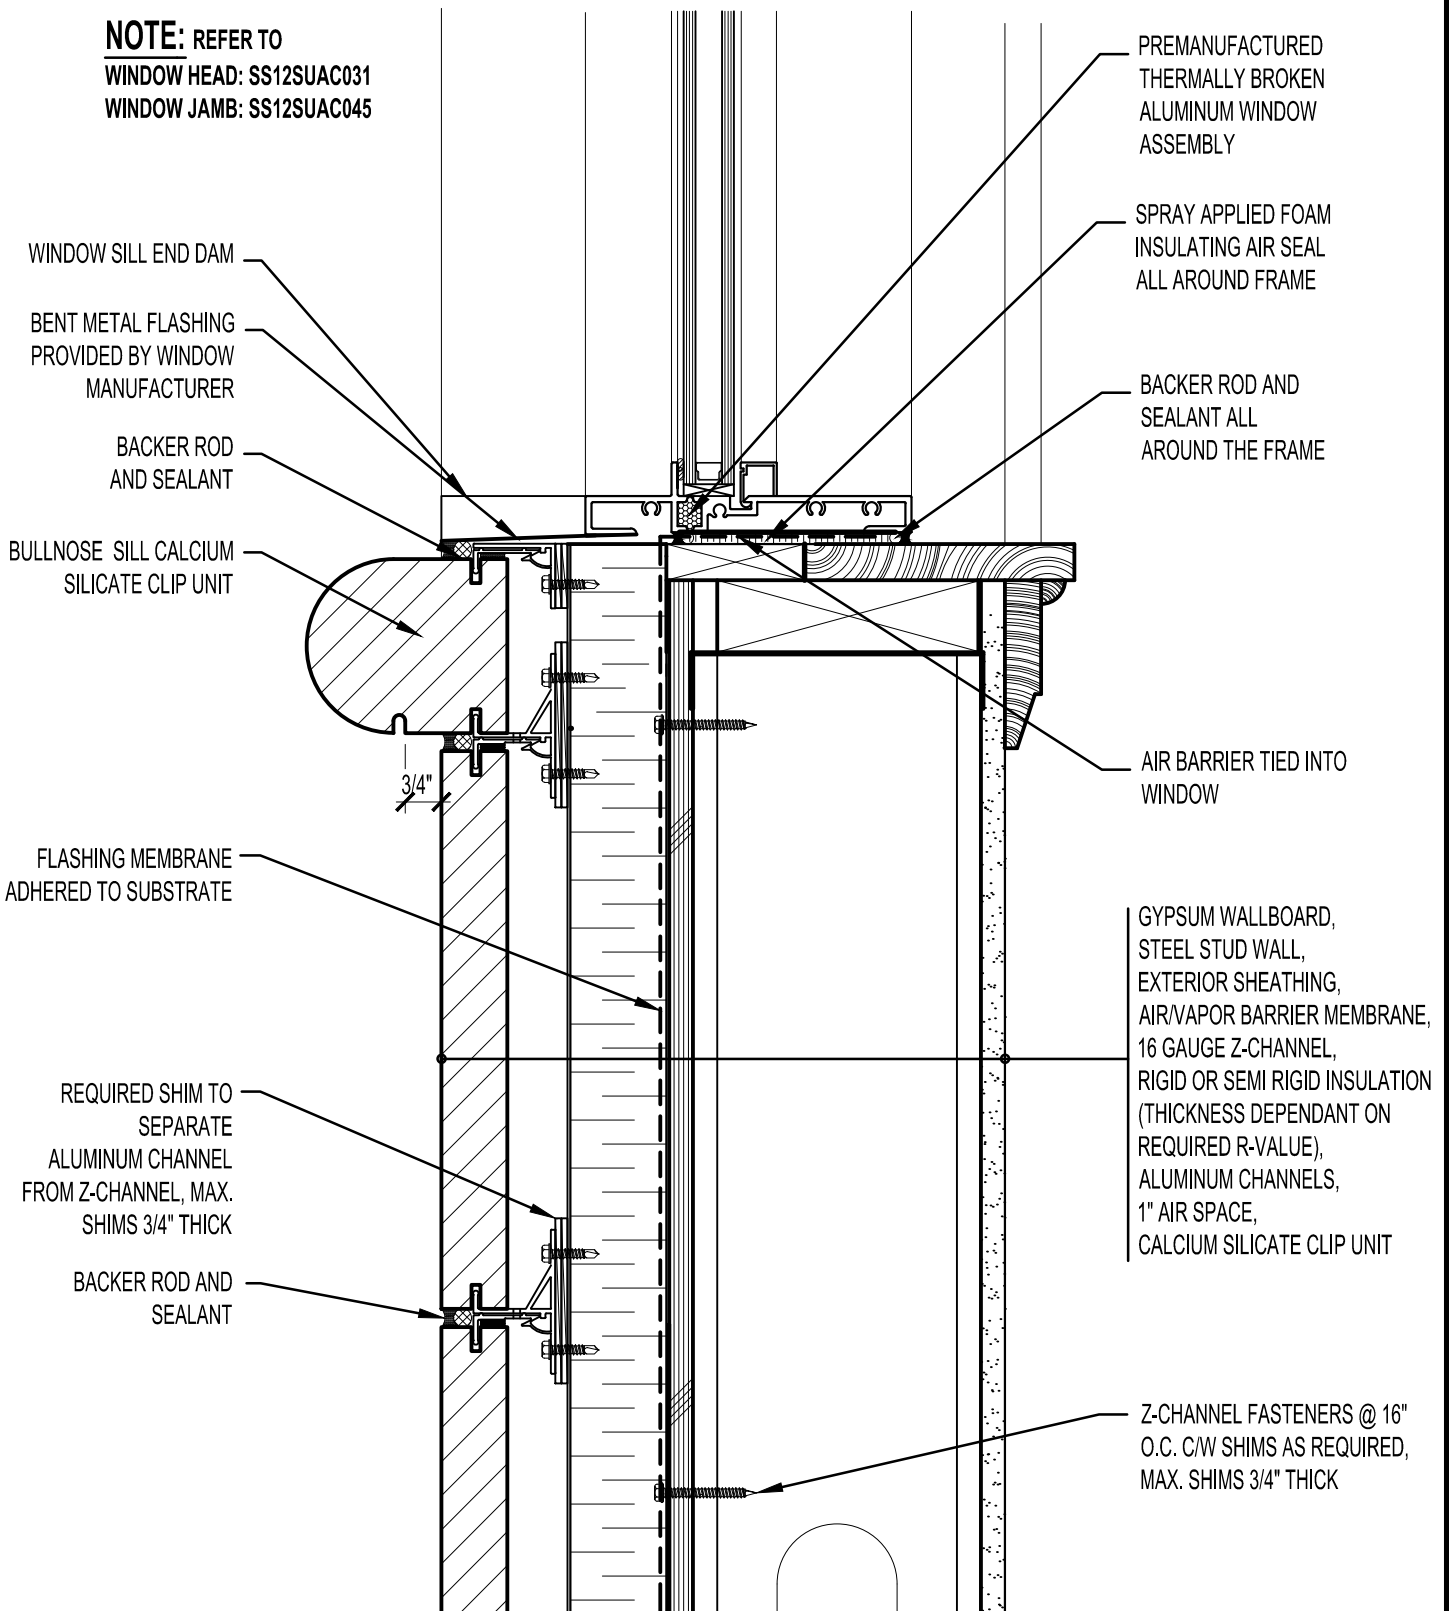

**NOTE:** REFER TO  
 WINDOW HEAD: SS12SUAC031  
 WINDOW JAMB: SS12SUAC045

**ARRISCRAFT**  
 INTERNATIONAL  
 BUILDING STONE • BRICK • LIMESTONE

**ARRISCRAFT • CADD**

TITLE:

BULLNOSE WINDOW  
 SILL - RECESSED WINDOW

DATE DRAWN:

01/15/12

SCALE:

3"=1'-0"

DRAWN BY:

D.D.N.

DETAIL No:

SS 12SU