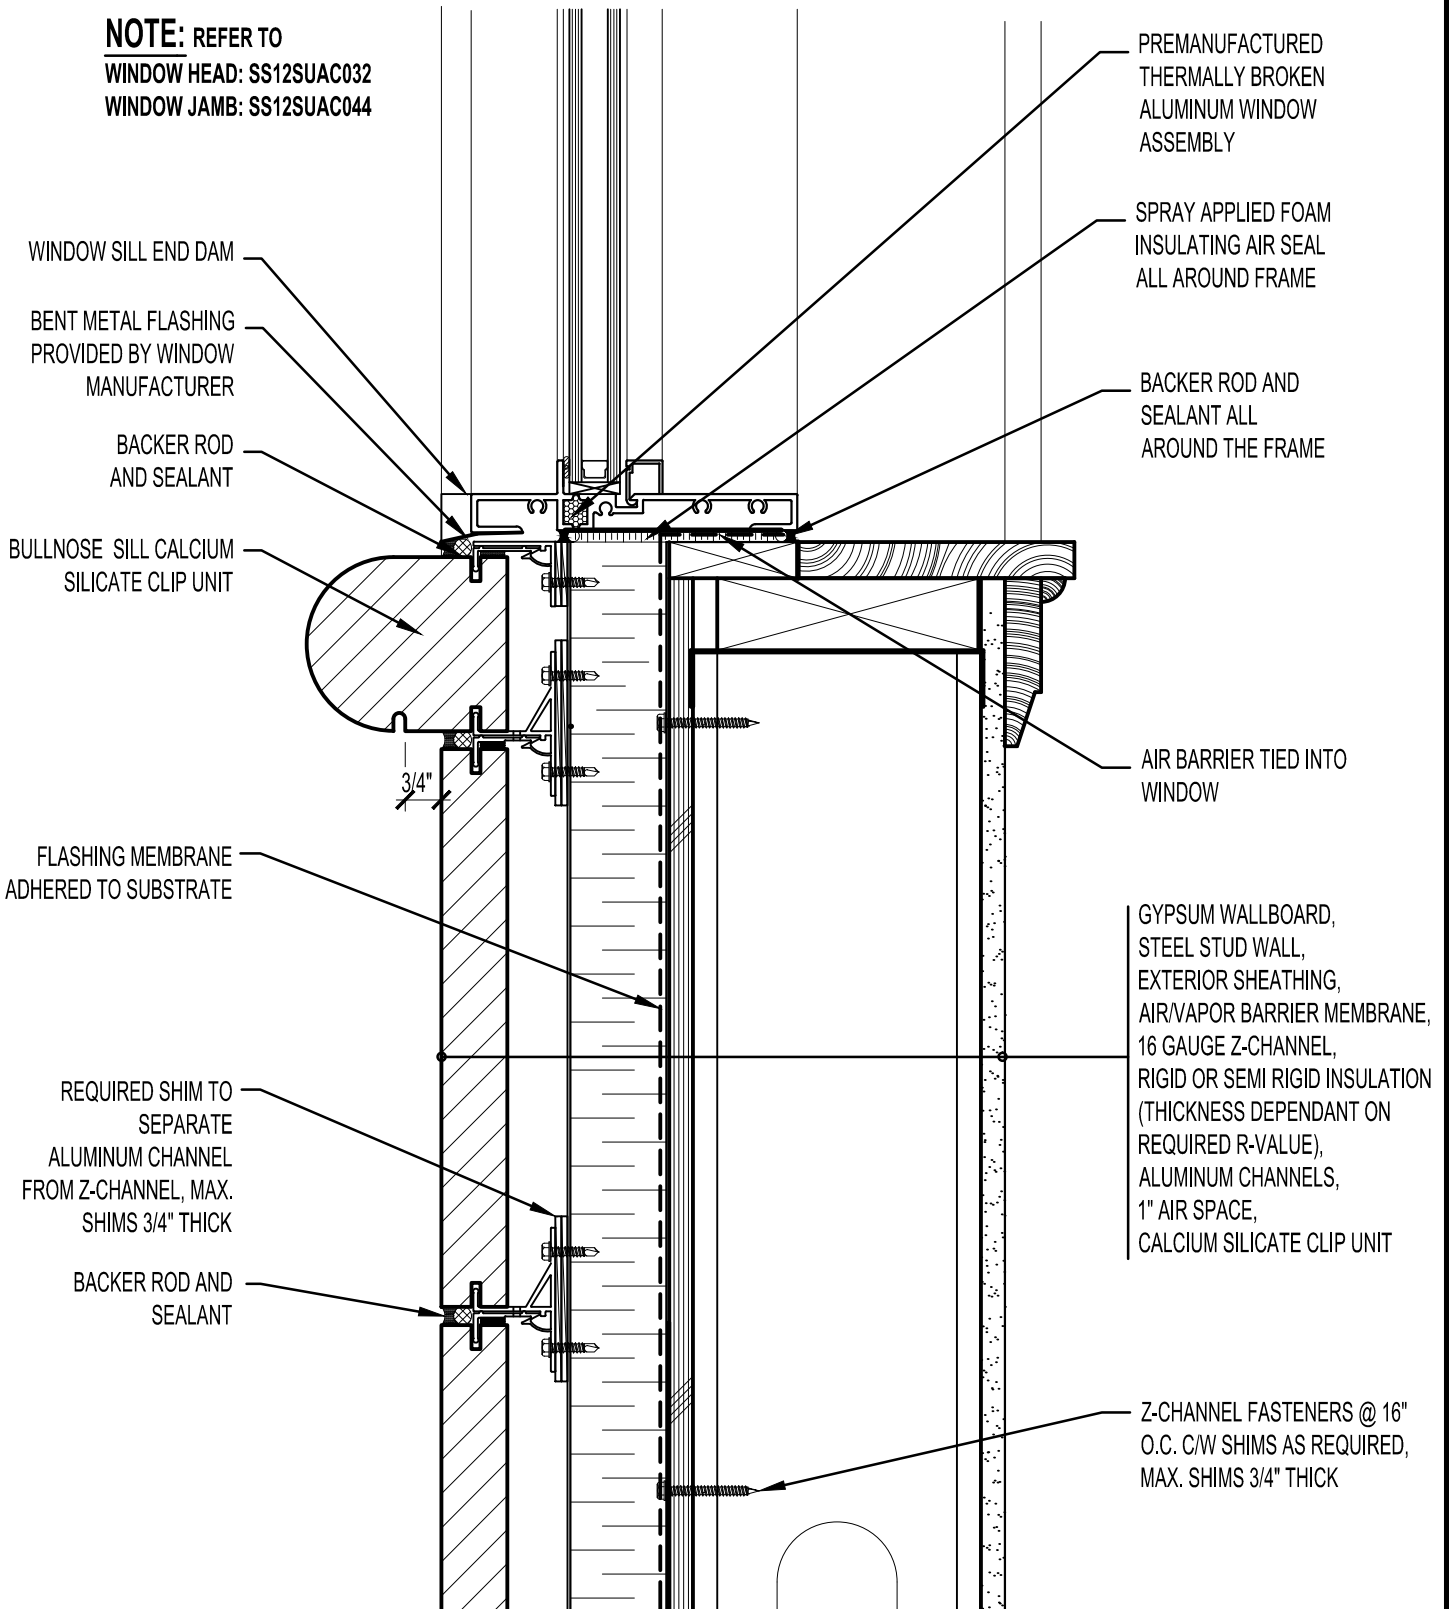

NOTE: REFER TO
WINDOW HEAD: SS12SUAC032
WINDOW JAMB: SS12SUAC044

ARRISCRAFT
 INTERNATIONAL
 BUILDING STONE • BRICK • LIMESTONE

ARRISCRAFT • CADD

TITLE:

BULLNOSE WINDOW
 SILL - WINDOW @ KERF

DATE DRAWN:

01/15/12

SCALE:

3"=1'-0"

DRAWN BY:

D.D.N.

DETAIL No:

SS 12SU

AC024