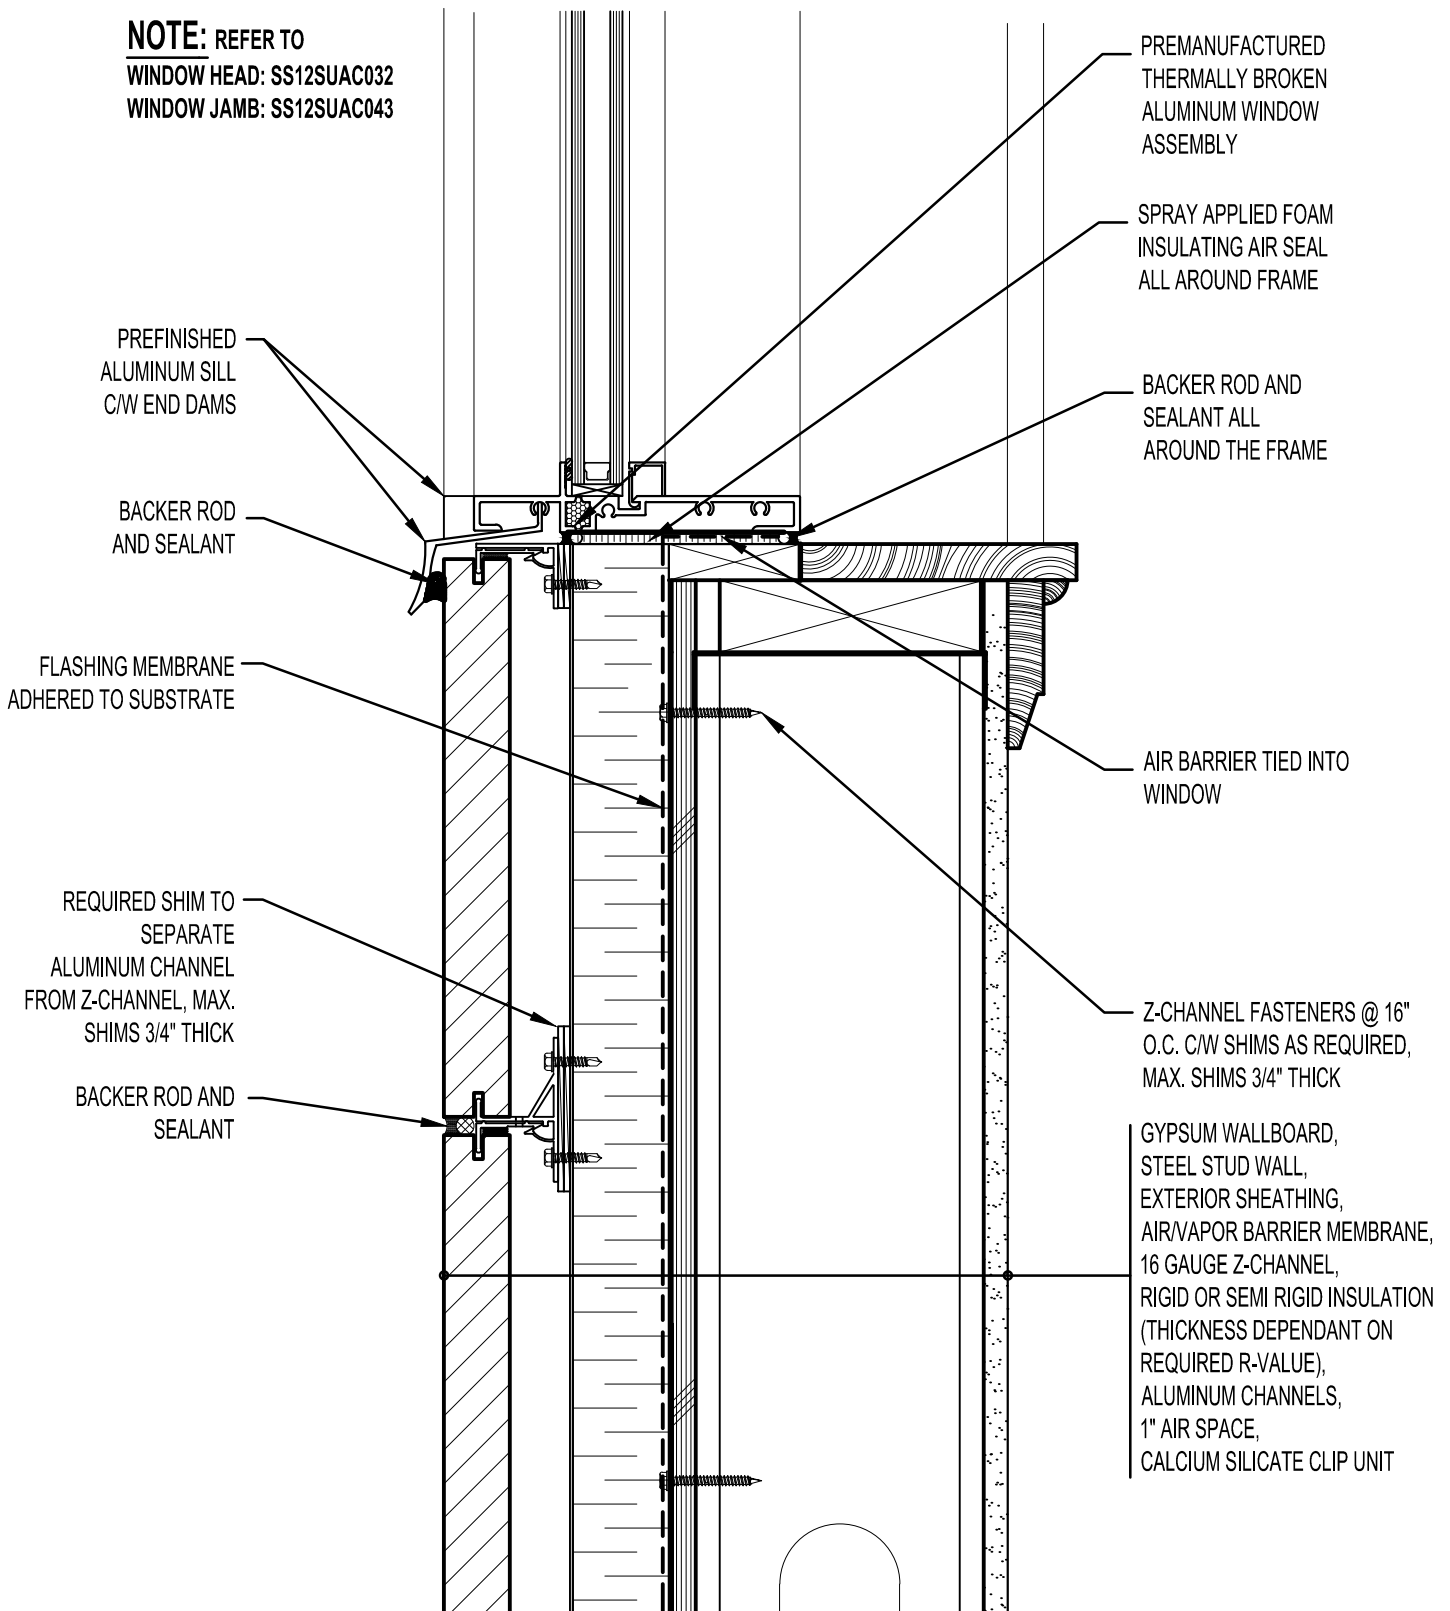

**NOTE:** REFER TO  
 WINDOW HEAD: SS12SUAC032  
 WINDOW JAMB: SS12SUAC043

**ARRISCRAFT**  
 INTERNATIONAL  
 BUILDING STONE • BRICK • LIMESTONE

**ARRISCRAFT • CADD**

TITLE:

ALUMINUM WINDOW  
 SILL - WINDOW @ KERF

DATE DRAWN:  
 01/15/12

SCALE:  
 3"=1'-0"

DRAWN BY:  
 D.D.N.

DETAIL No:  
 SS 12SU

**AC023**