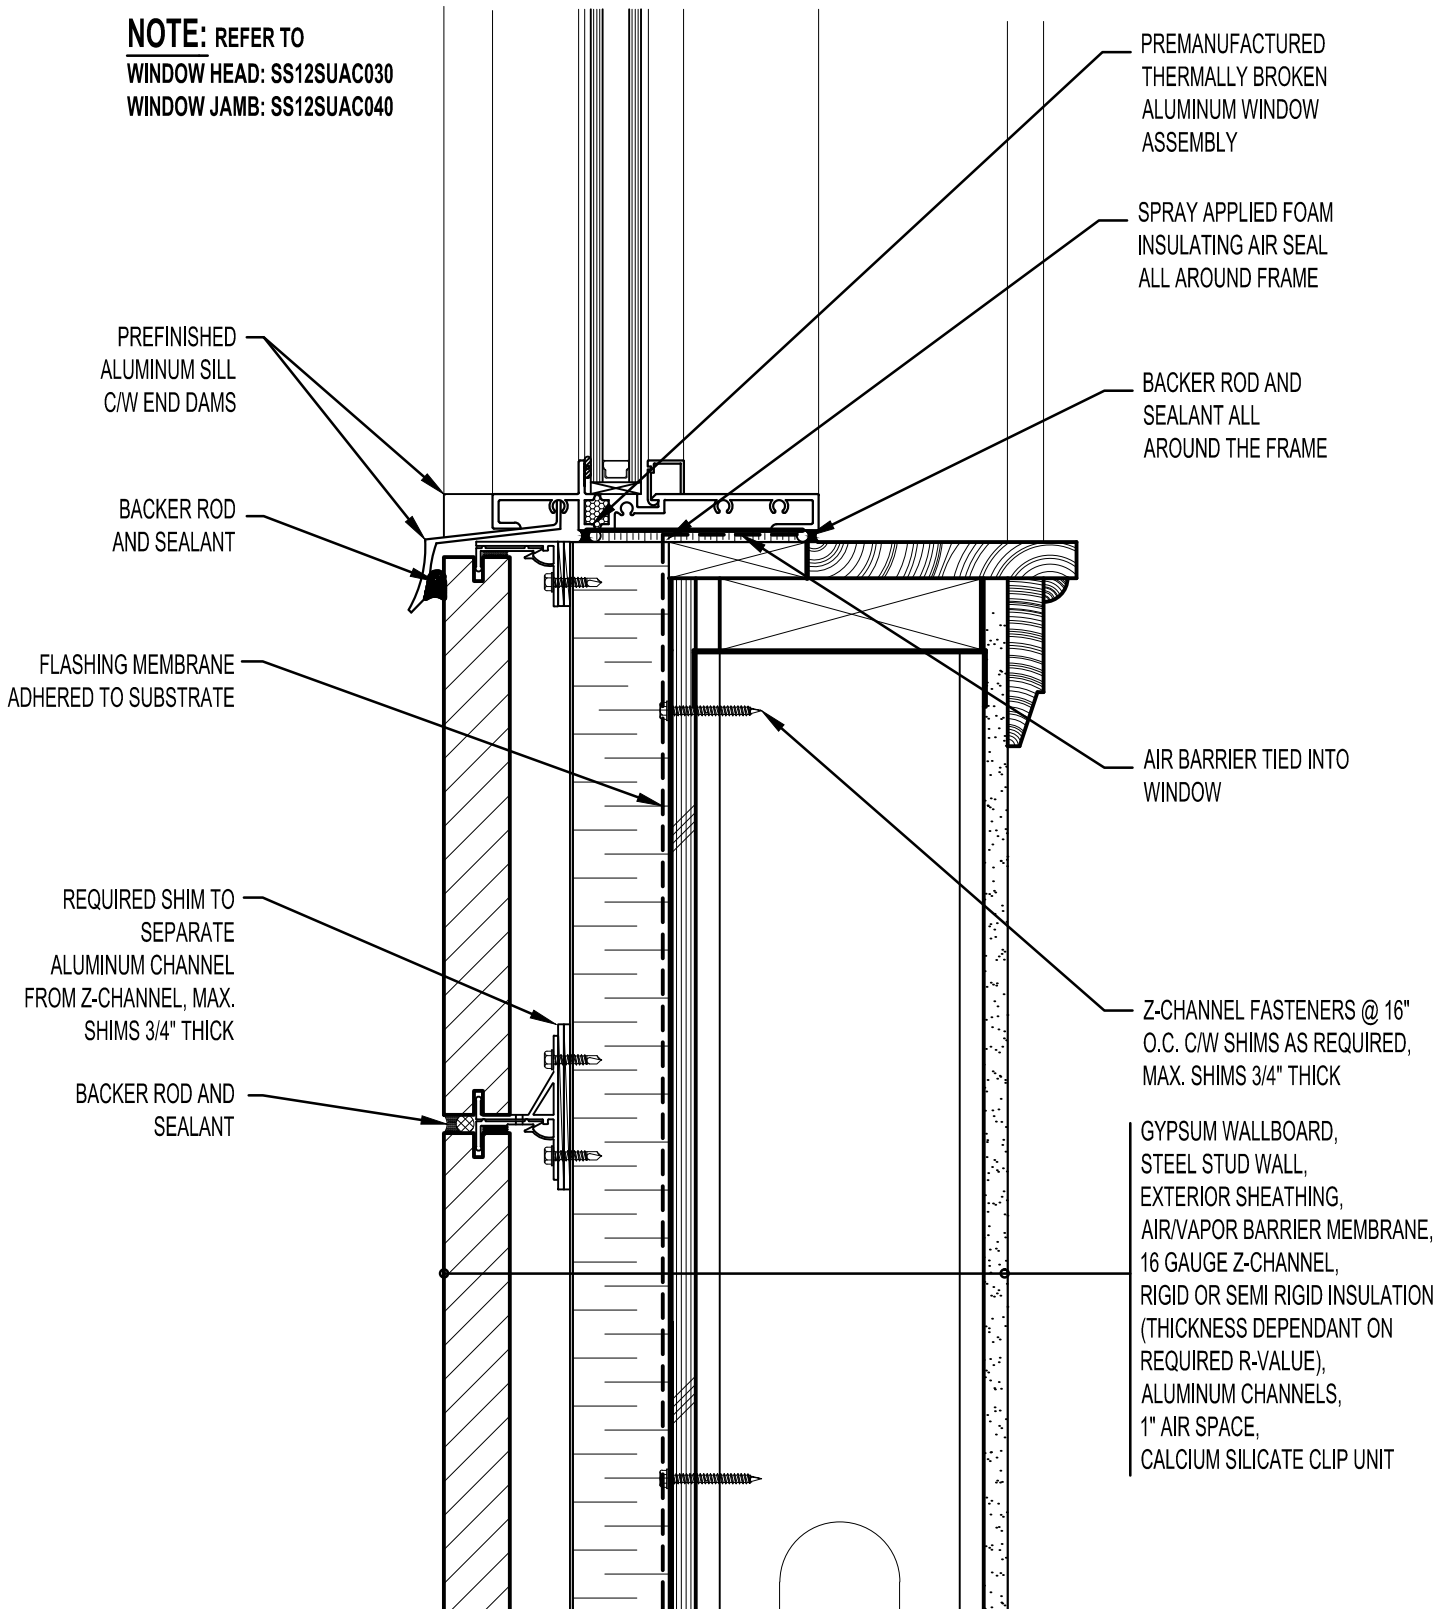

NOTE: REFER TO
 WINDOW HEAD: SS12SUAC030
 WINDOW JAMB: SS12SUAC040

ARRISCRAFT
 INTERNATIONAL
 BUILDING STONE • BRICK • LIMESTONE

ARRISCRAFT • CADD

TITLE:

ALUMINUM WINDOW
 SILL

DATE DRAWN:
 01/15/12

SCALE:
 3"=1'-0"

DRAWN BY:
 D.D.N.

DETAIL No:
 SS 12SU

AC020