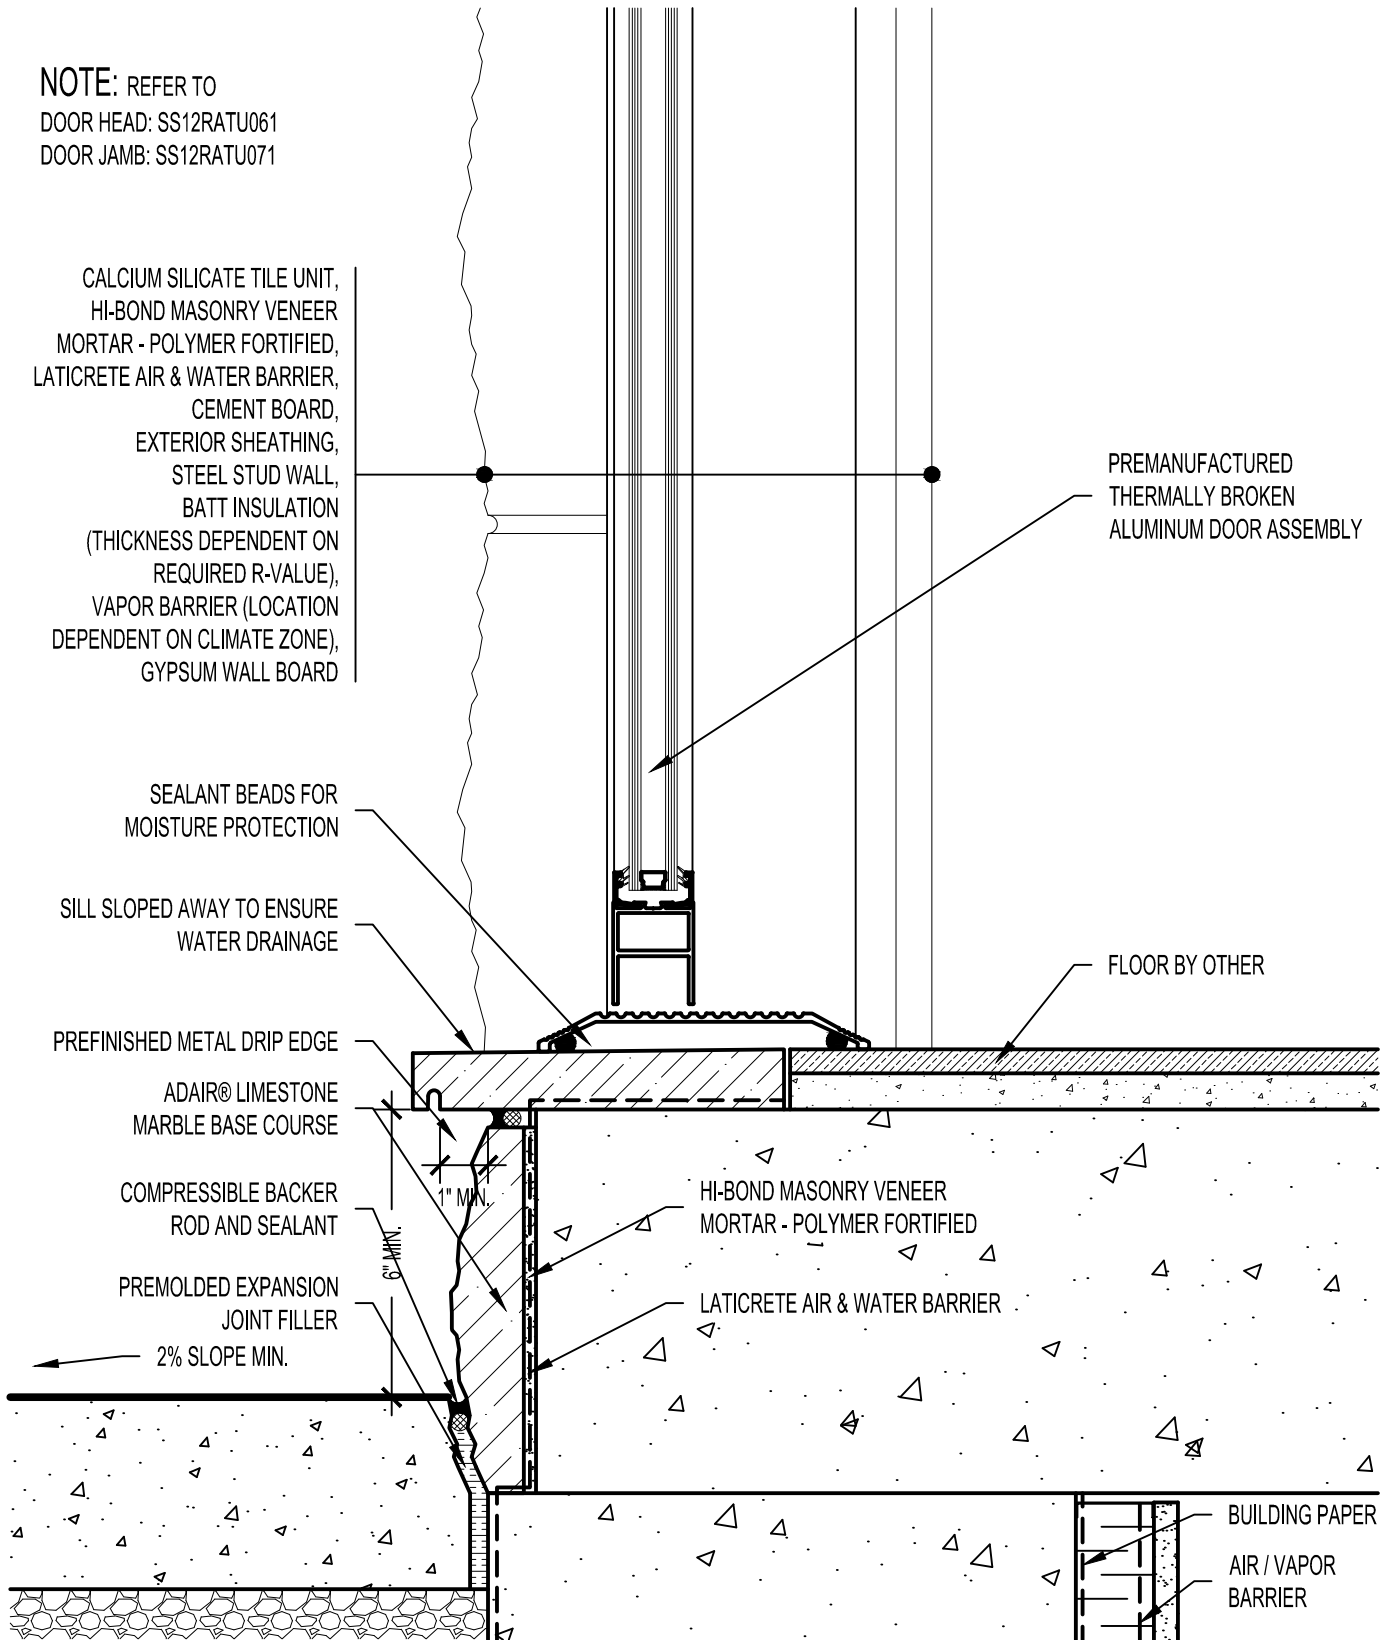

NOTE: REFER TO
 DOOR HEAD: SS12RATU061
 DOOR JAMB: SS12RATU071

Arriscraft
 Building Stone · Brick · Limestone

ARRISCRAFT-CADD

DETAIL No:
 SS12RAT

TITLE:
 THRESHOLD OF DOOR WITH
 ADAIR® BASE COURSE

U051

DATE DRAWN:
 03/02/15

SCALE:
 3"=1'-0"

DRAWN BY:
 TRI