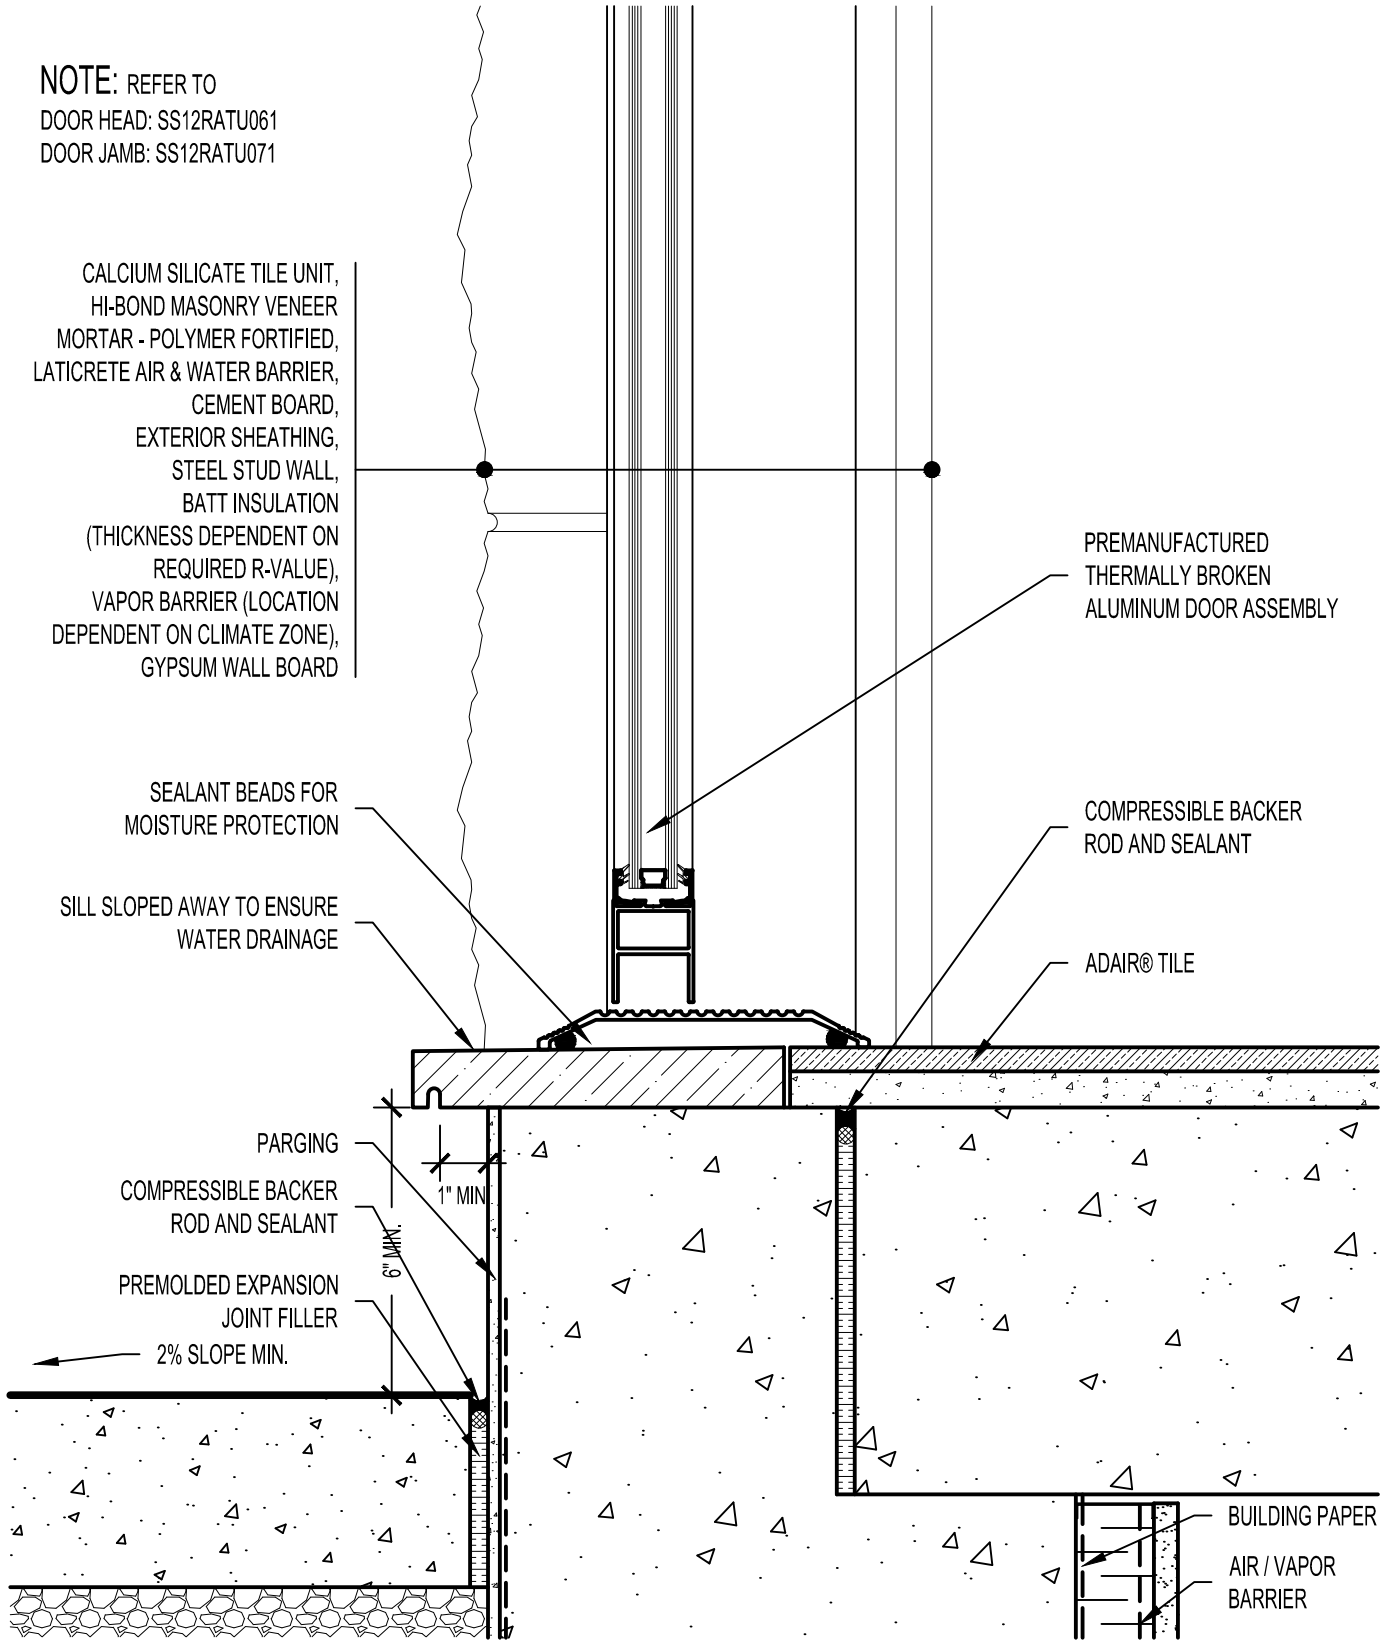

NOTE: REFER TO
 DOOR HEAD: SS12RATU061
 DOOR JAMB: SS12RATU071

Arriscraft
 Building Stone · Brick · Limestone

ARRISCRAFT-CADD

DETAIL No:

SS12RAT

TITLE:

THRESHOLD OF DOOR

U050

DATE DRAWN:
 03/02/15

SCALE:
 3"=1'-0"

DRAWN BY:
 TRI