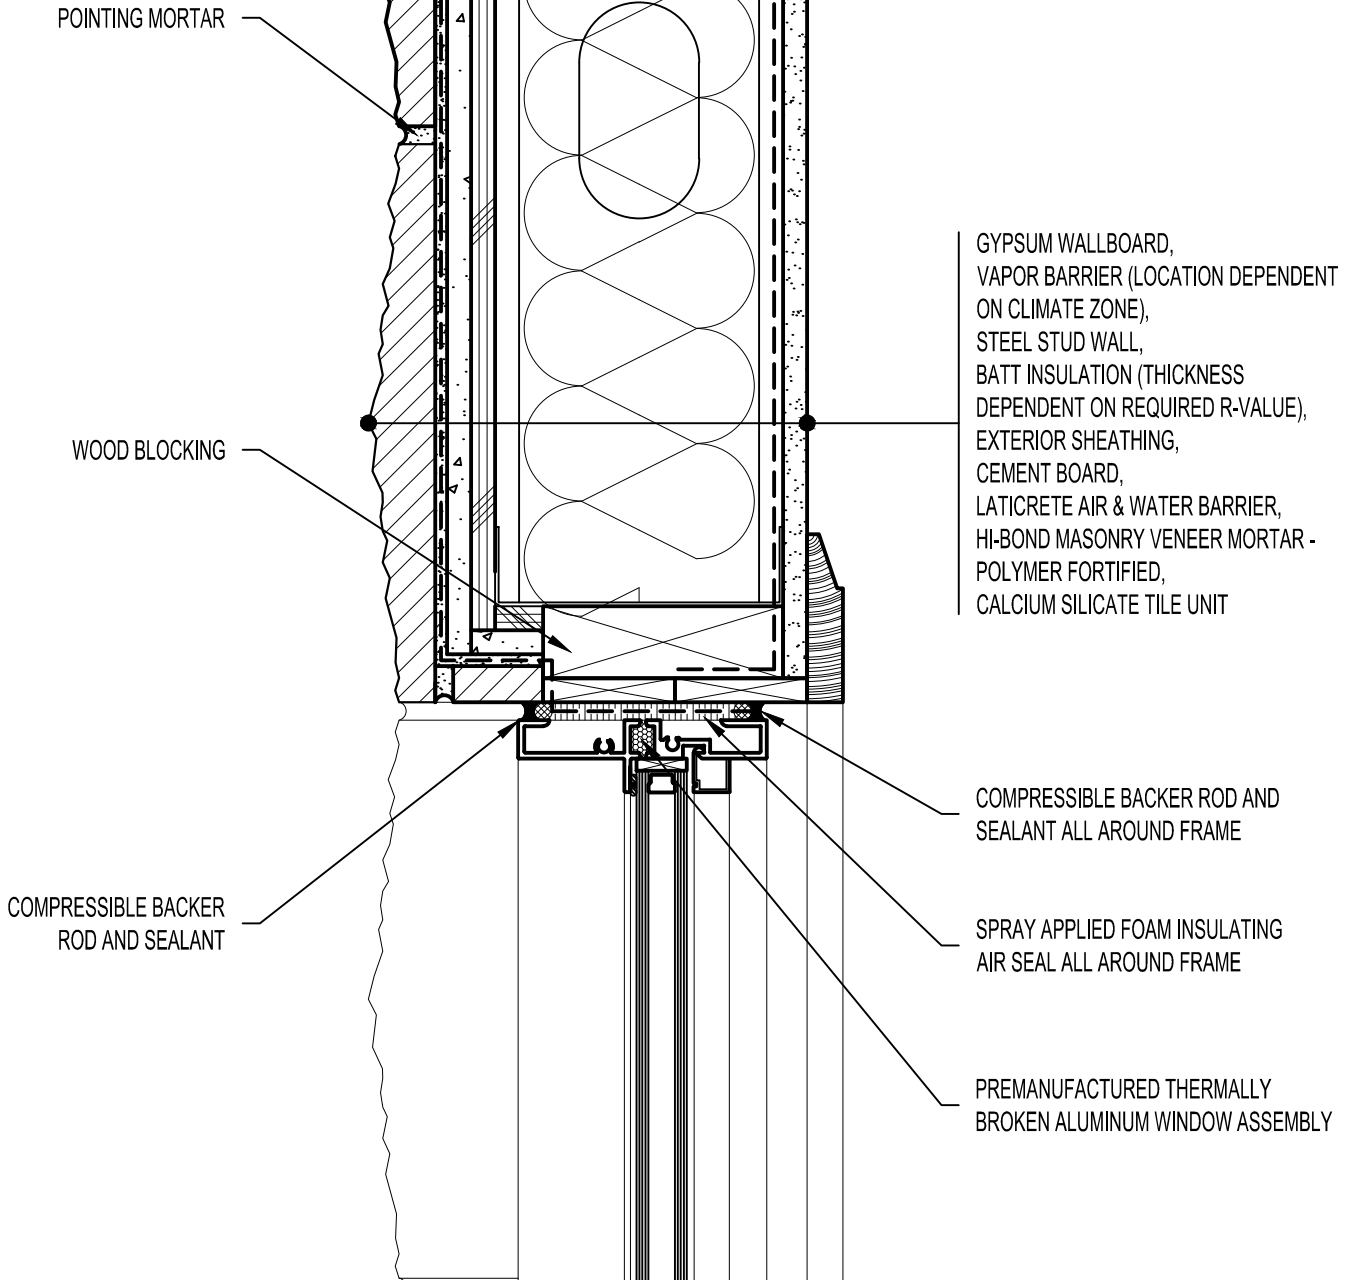

NOTE: REFER TO
 WINDOW SILL: SS12RATU023-25
 WINDOW JAMB: SS12RATU042-43

Arriscraft
 Building Stone · Brick · Limestone

ARRISCRAFT-CADD

DETAIL No:

SS12RAT

TITLE:
 ALUMINUM WINDOW HEAD -
 RECESSED WINDOW

U031

DATE DRAWN:
 03/02/15

SCALE:
 3"=1'-0"

DRAWN BY:
 TRI