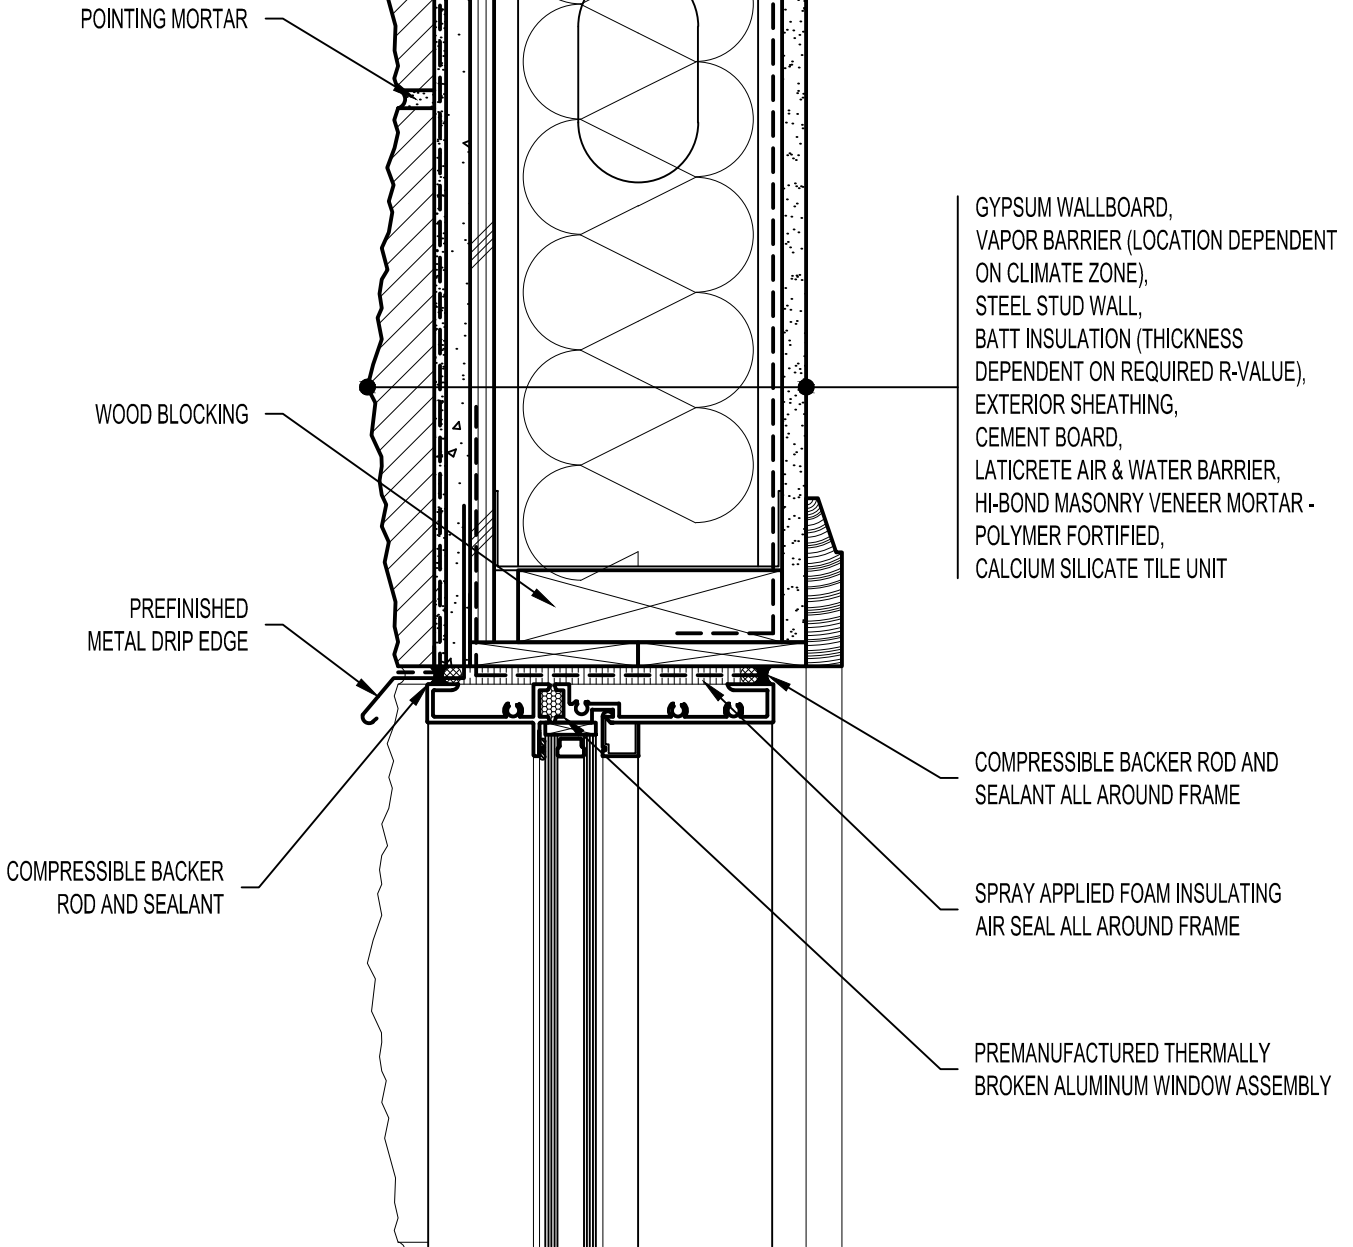

NOTE: REFER TO
 WINDOW SILL: SS12RATU020-22
 WINDOW JAMB: SS12RATU040-41

			ARRISCRAFT-CADD		DETAIL No: SS12RAT
DATE DRAWN: 03/02/15			TITLE: ALUMINUM WINDOW HEAD		U030
SCALE: 3"=1'-0"			DRAWN BY: TRI		