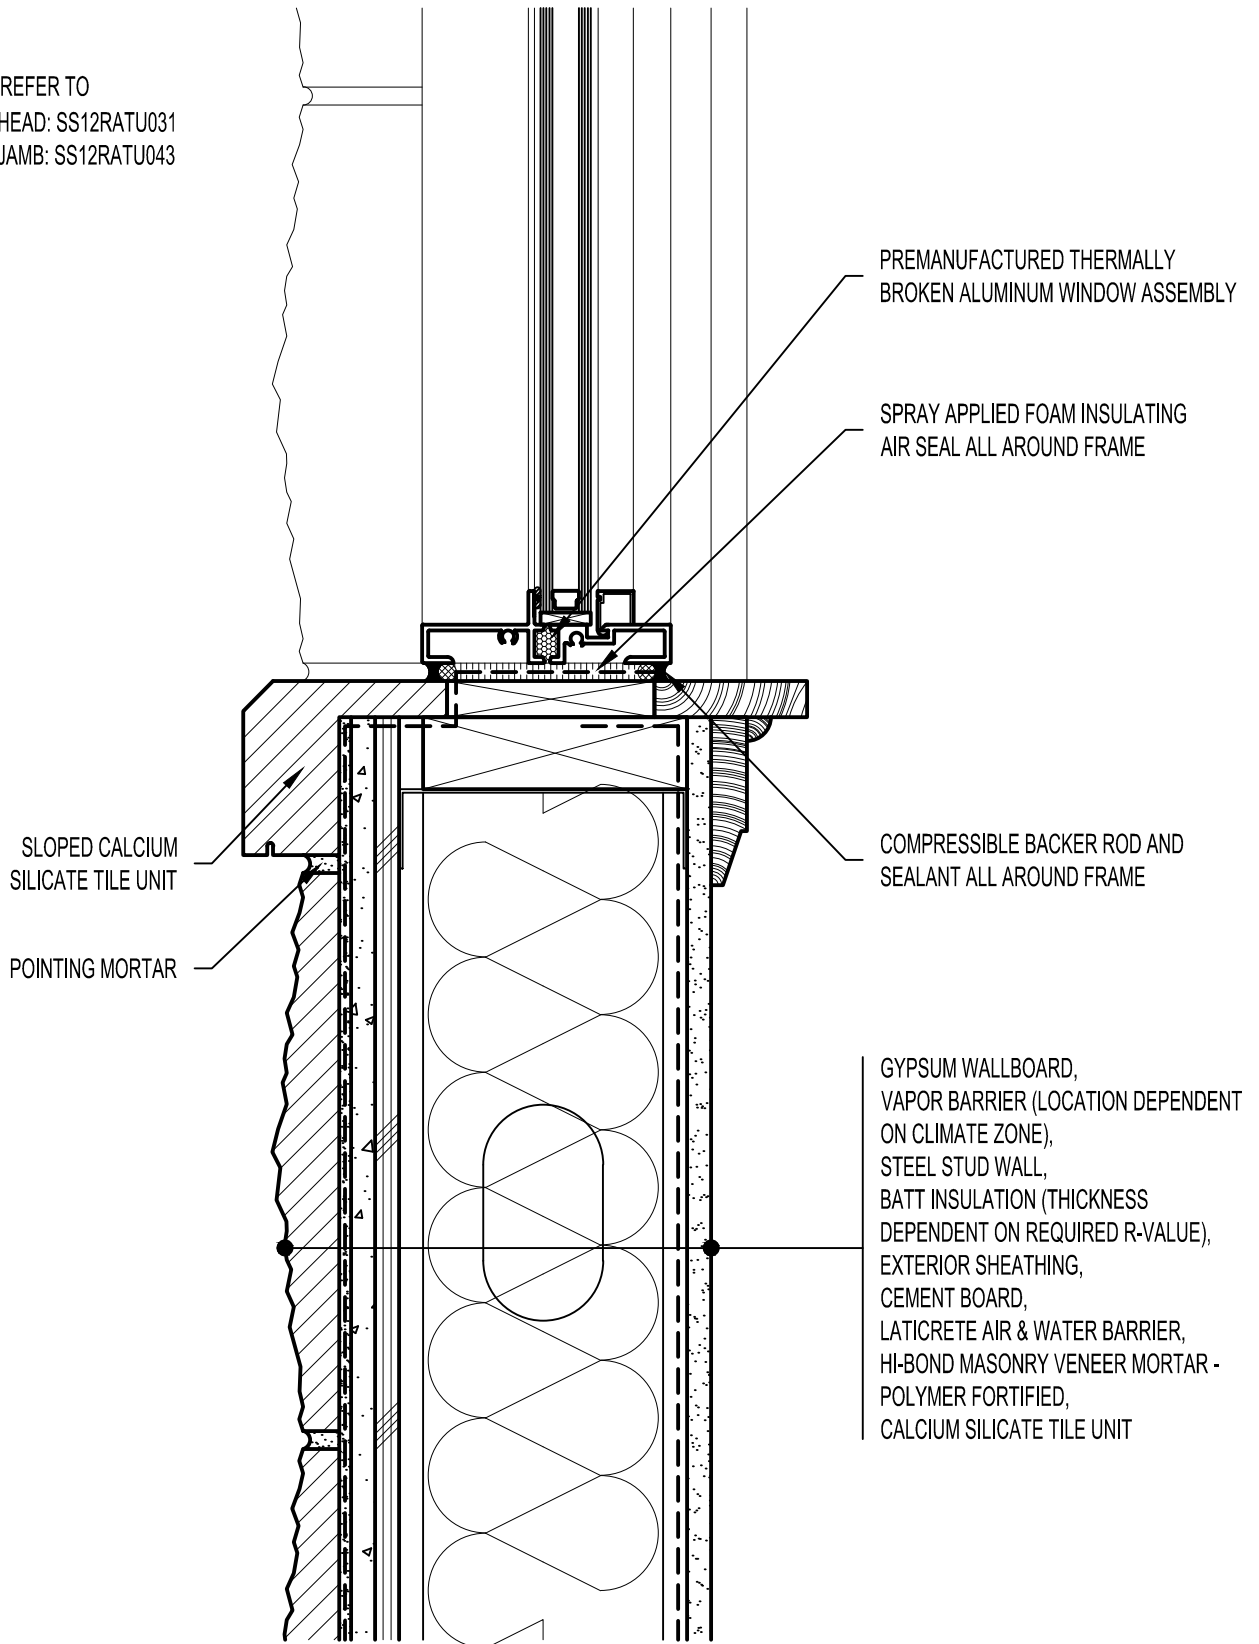

NOTE: REFER TO
 WINDOW HEAD: SS12RATU031
 WINDOW JAMB: SS12RATU043

Arriscraft
 Building Stone · Brick · Limestone

ARRISCRAFT-CADD

DETAIL No:

SS12RAT

TITLE:

SLOPED WINDOW SILL -
 RECESSED WINDOW

U025

DATE DRAWN:
 03/02/15

SCALE:
 3"=1'-0"

DRAWN BY:
 TRI