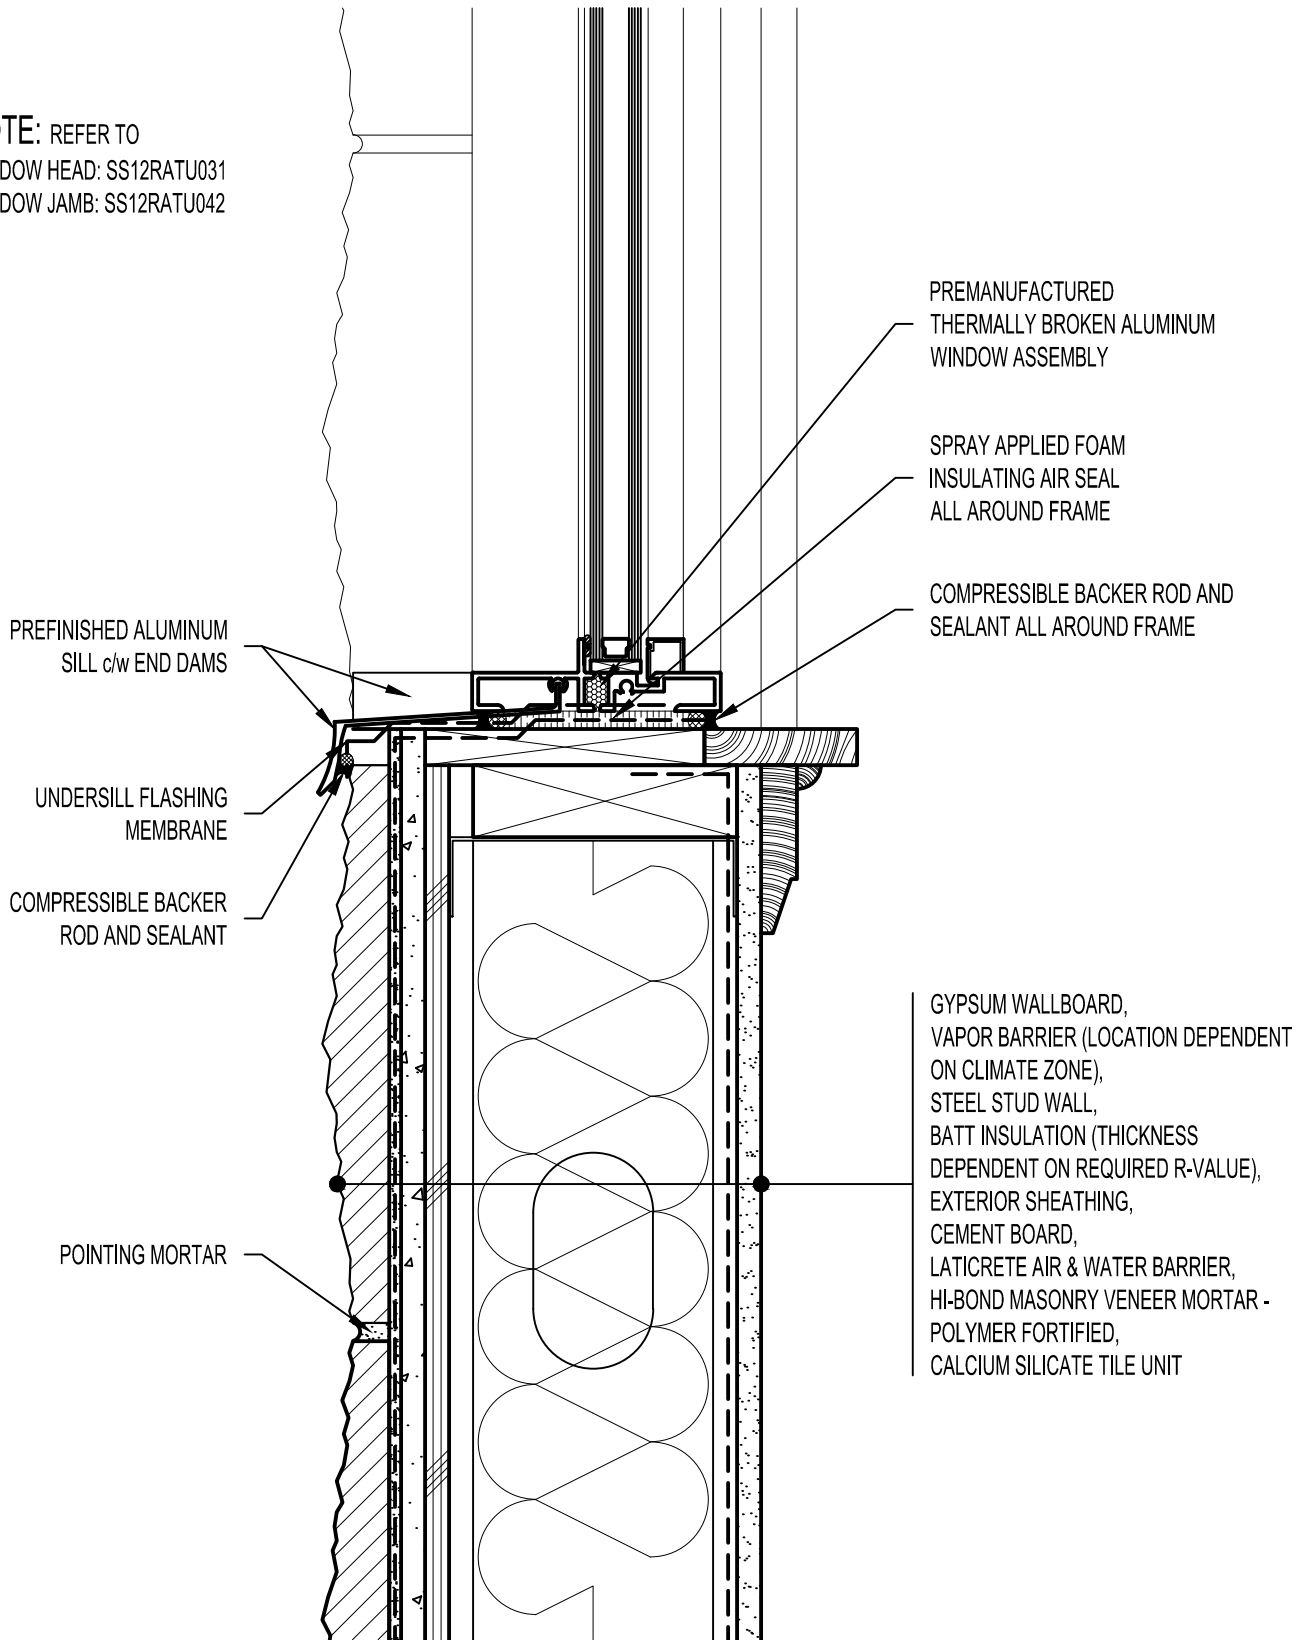

NOTE: REFER TO
 WINDOW HEAD: SS12RATU031
 WINDOW JAMB: SS12RATU042

Arriscraft
 Building Stone · Brick · Limestone

ARRISCRAFT-CADD

DETAIL No:

SS12RAT

TITLE:

ALUMINUM WINDOW SILL -
 RECESSED WINDOW

U023

DATE DRAWN:
 03/02/15

SCALE:
 3"=1'-0"

DRAWN BY:
 TRI