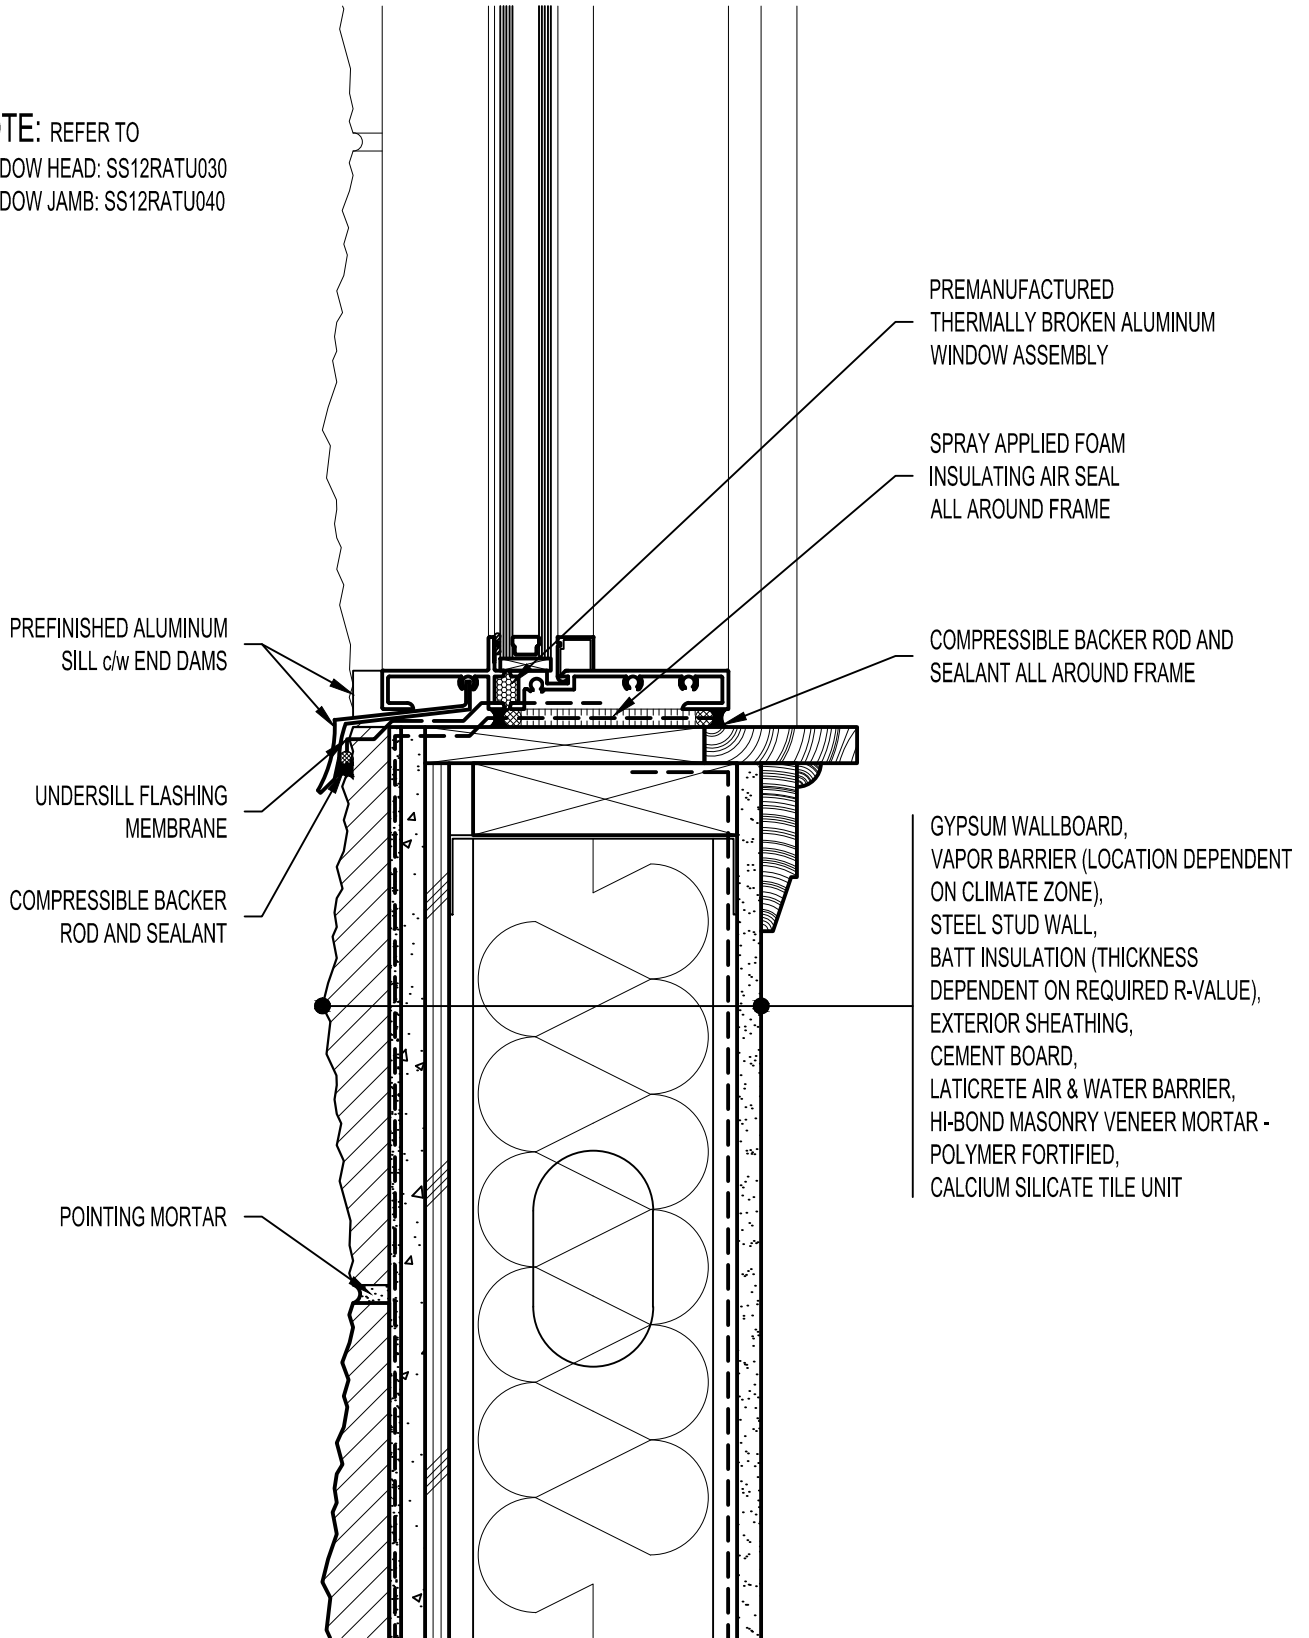

NOTE: REFER TO  
 WINDOW HEAD: SS12RATU030  
 WINDOW JAMB: SS12RATU040

**Arriscraft**  
 Building Stone · Brick · Limestone

**ARRISCRAFT-CADD**

DETAIL No:  
 SS12RAT  
**U020**

TITLE:  
 ALUMINUM WINDOW SILL

DATE DRAWN:  
 03/02/15

SCALE:  
 3"=1'-0"

DRAWN BY:  
 TRI