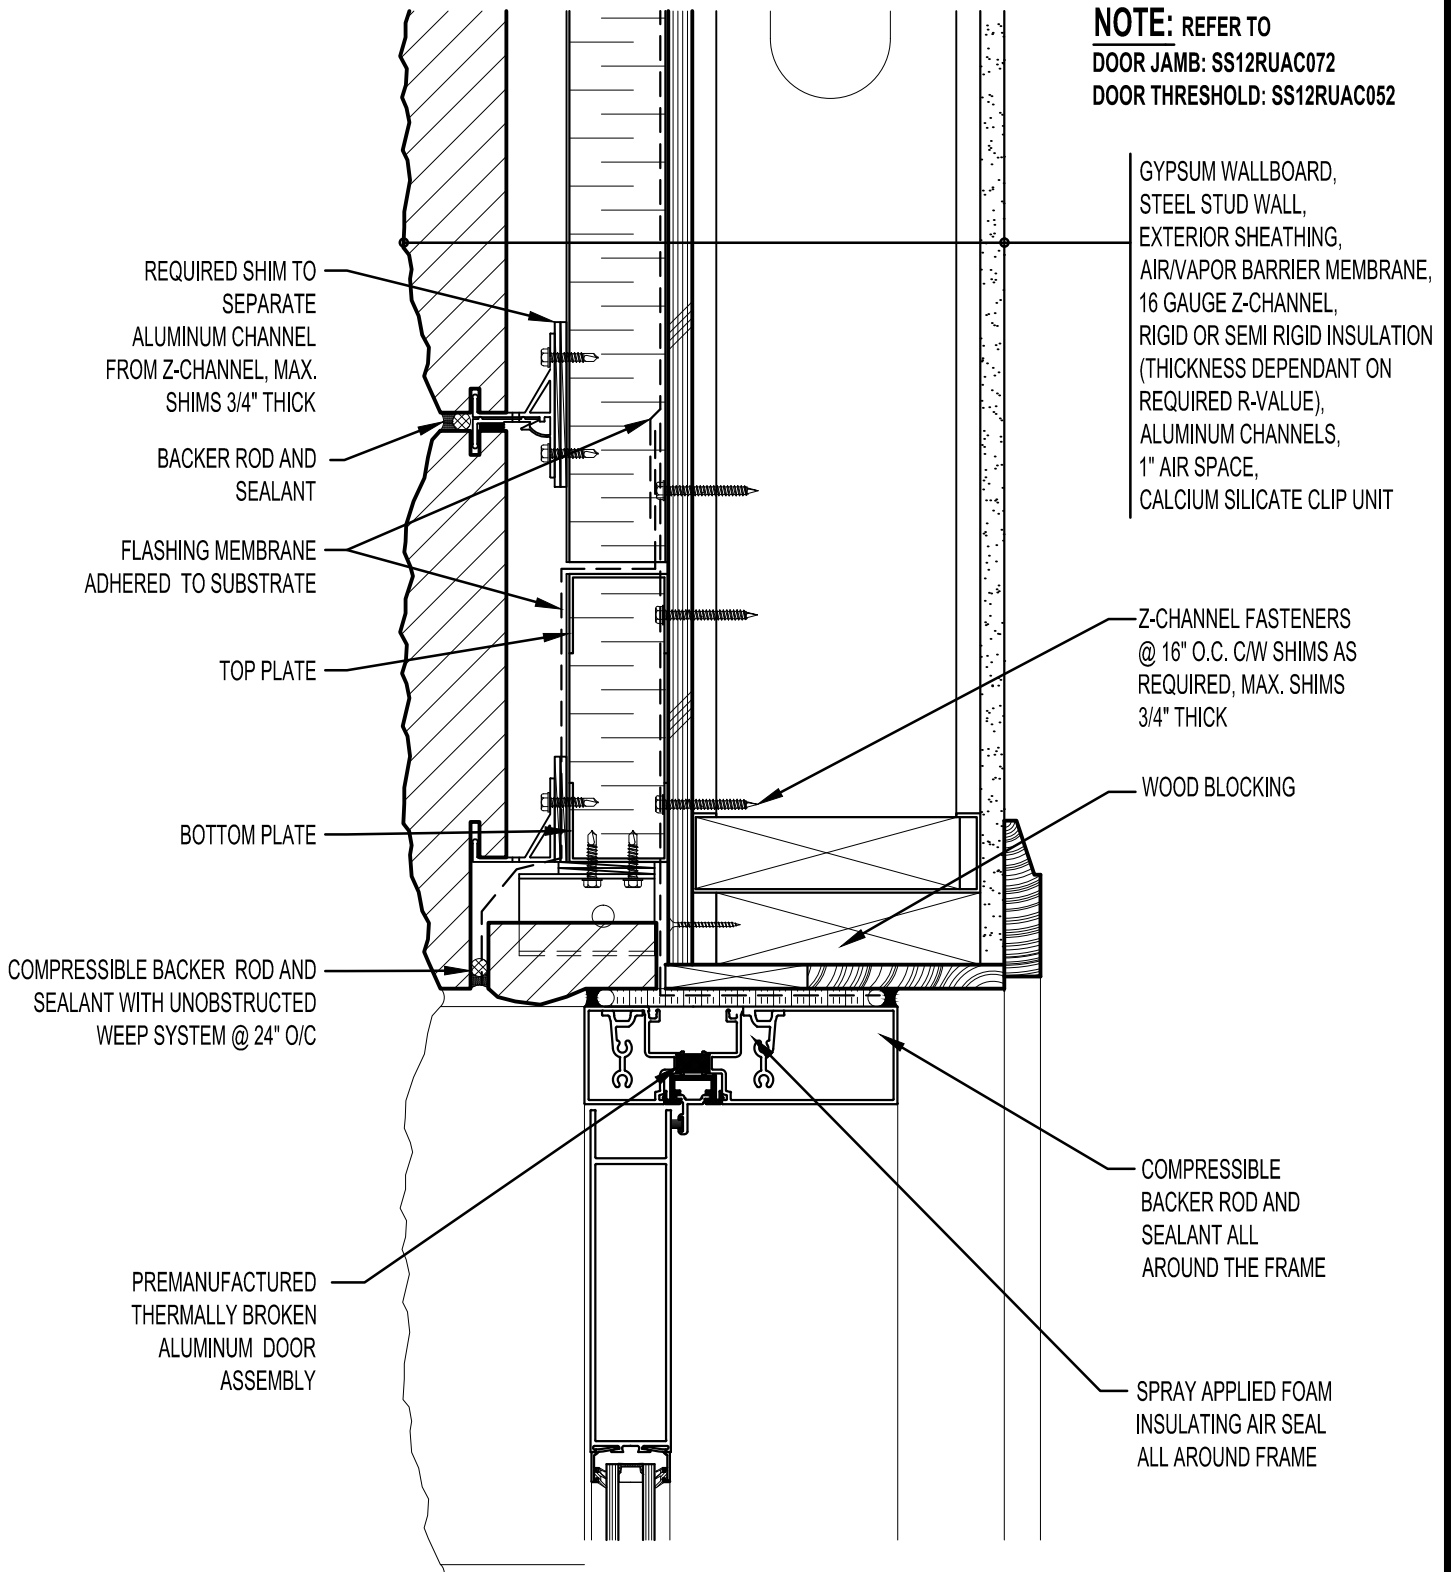

**NOTE: REFER TO**  
**DOOR JAMB: SS12RUAC072**  
**DOOR THRESHOLD: SS12RUAC052**

**ARRISCRAFT • CADD**

TITLE:  
**OPTIONAL ALUMINUM DOOR  
 HEAD WITH RETURN CLIP UNIT**

DATE DRAWN:  
 01/15/12

SCALE:  
 3"=1'-0"

DRAWN BY:  
 D.D.N.

DETAIL No:  
 SS 12RU

**AC062**