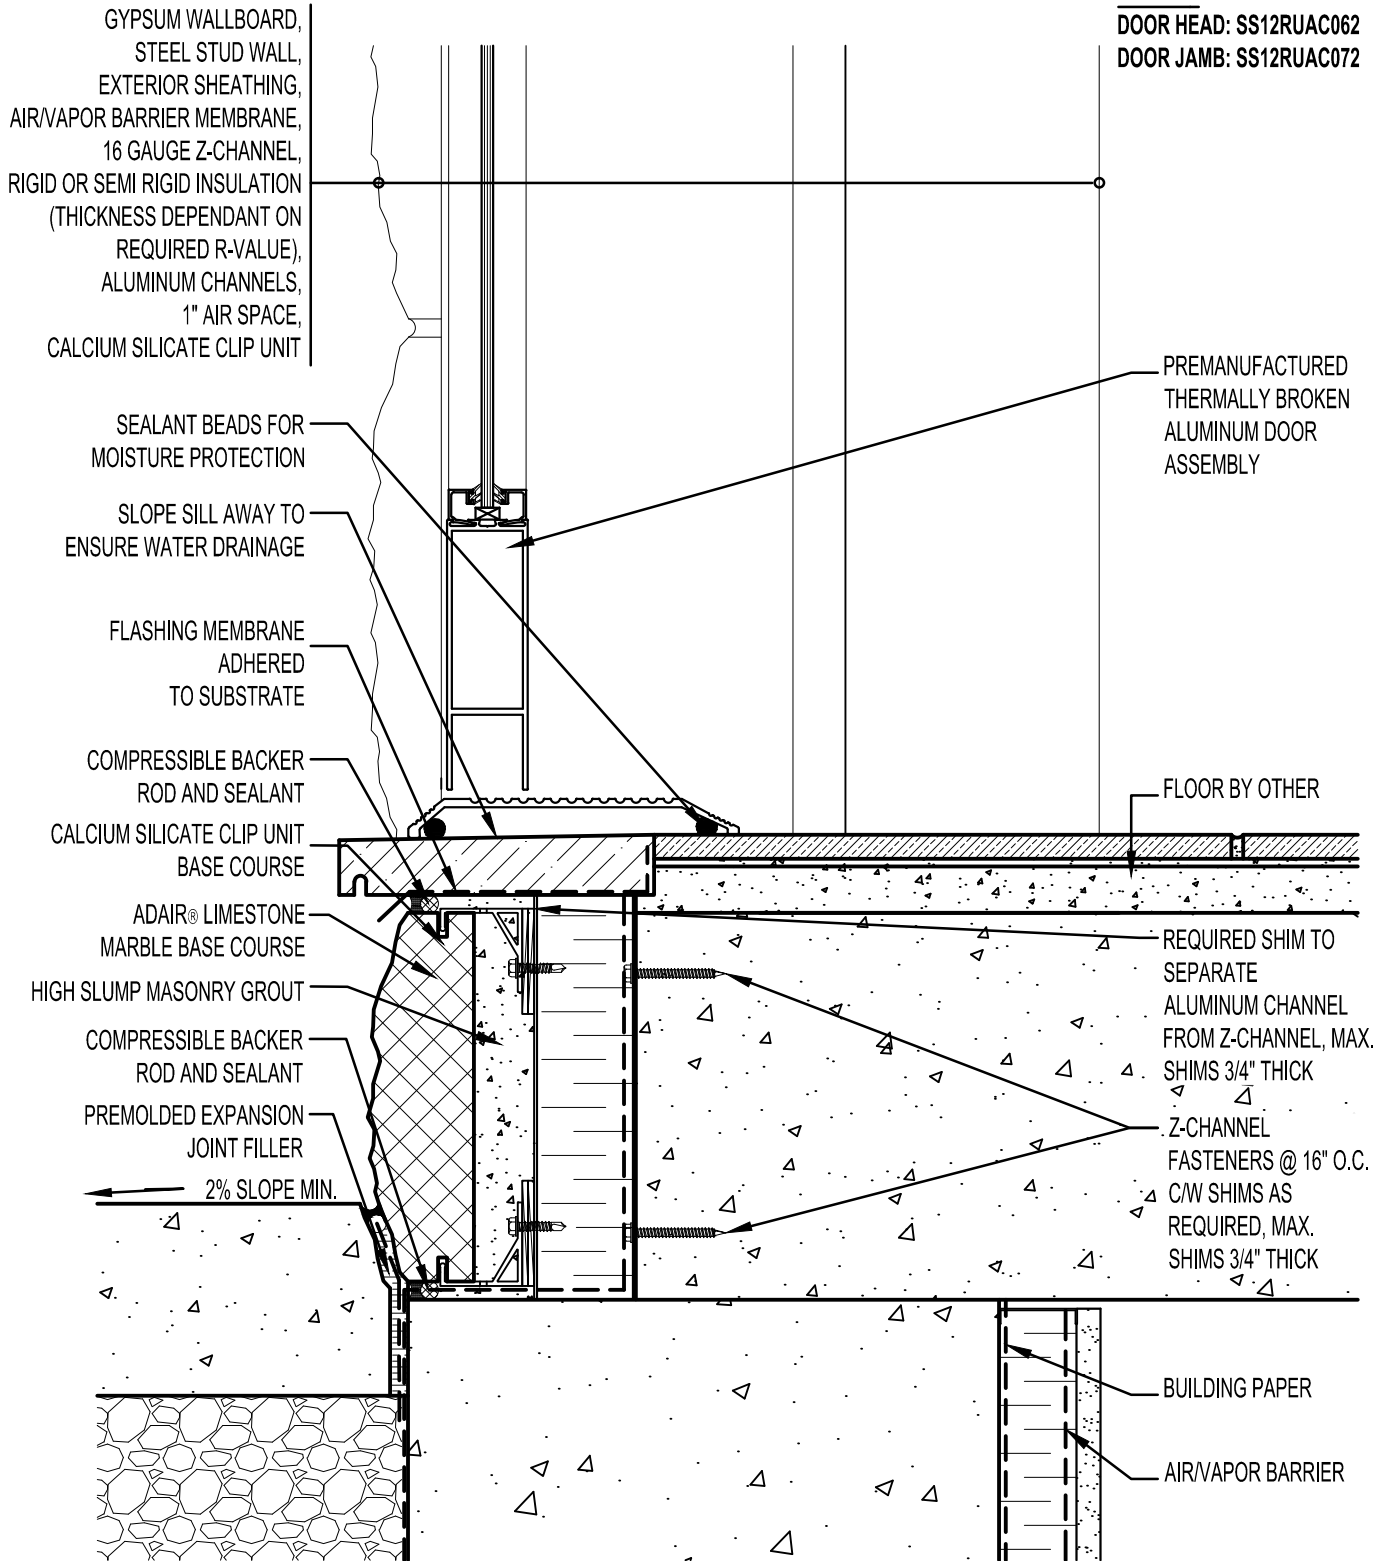

NOTE: REFER TO
 DOOR HEAD: SS12RUAC062
 DOOR JAMB: SS12RUAC072

ARRISCRAFT • CADD

TITLE:
**THRESHOLD OF DOOR WITH BASE
 COURSE - DOOR @ KERF**

DATE DRAWN:
 01/15/12

SCALE:
 3"=1'-0"

DRAWN BY:
 D.D.N.

DETAIL No:
 SS 12RU

AC051