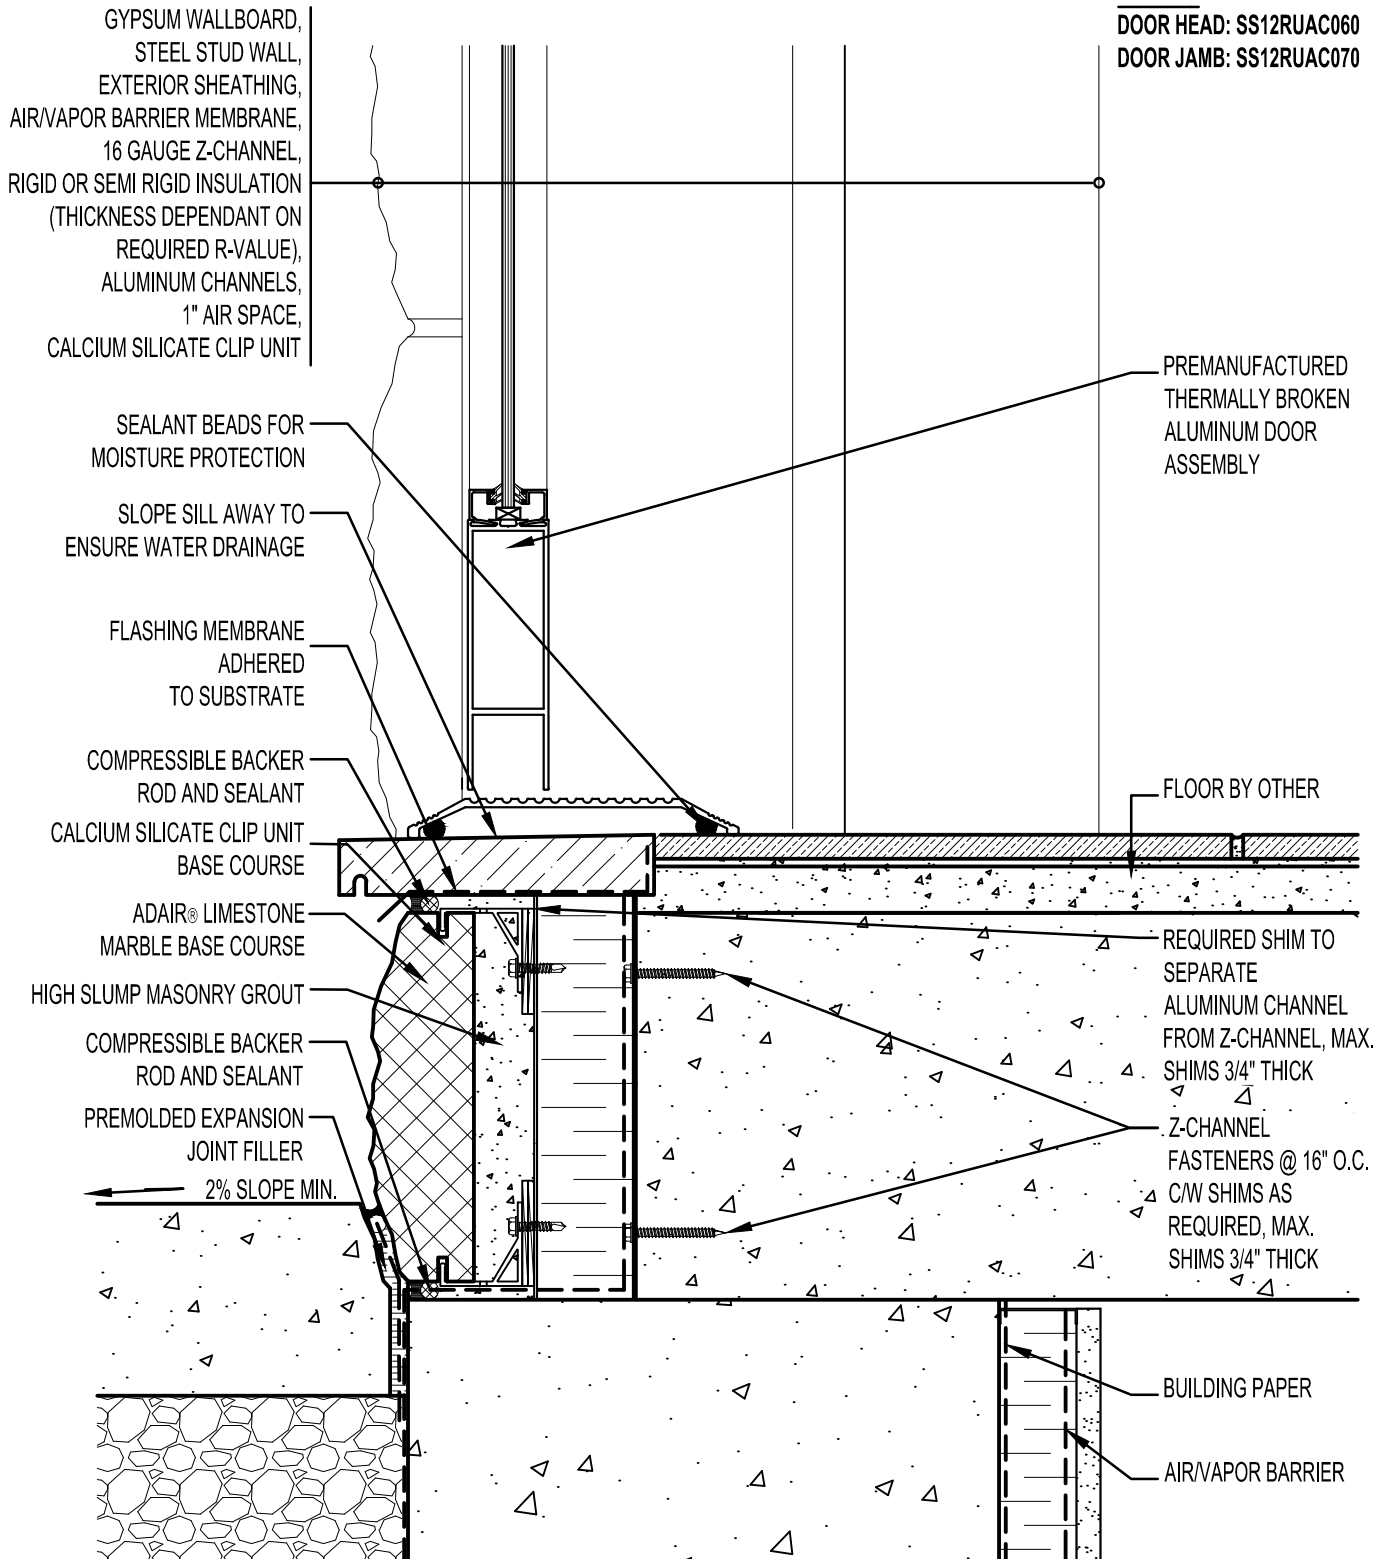

NOTE: REFER TO
 DOOR HEAD: SS12RUAC060
 DOOR JAMB: SS12RUAC070

ARRISCRAFT • CADD

TITLE:
 THRESHOLD OF DOOR
 WITH BASE COURSE

DATE DRAWN:
 01/15/12

SCALE:
 3"=1'-0"

DRAWN BY:
 D.D.N.

DETAIL No:
 SS 12RU

AC050