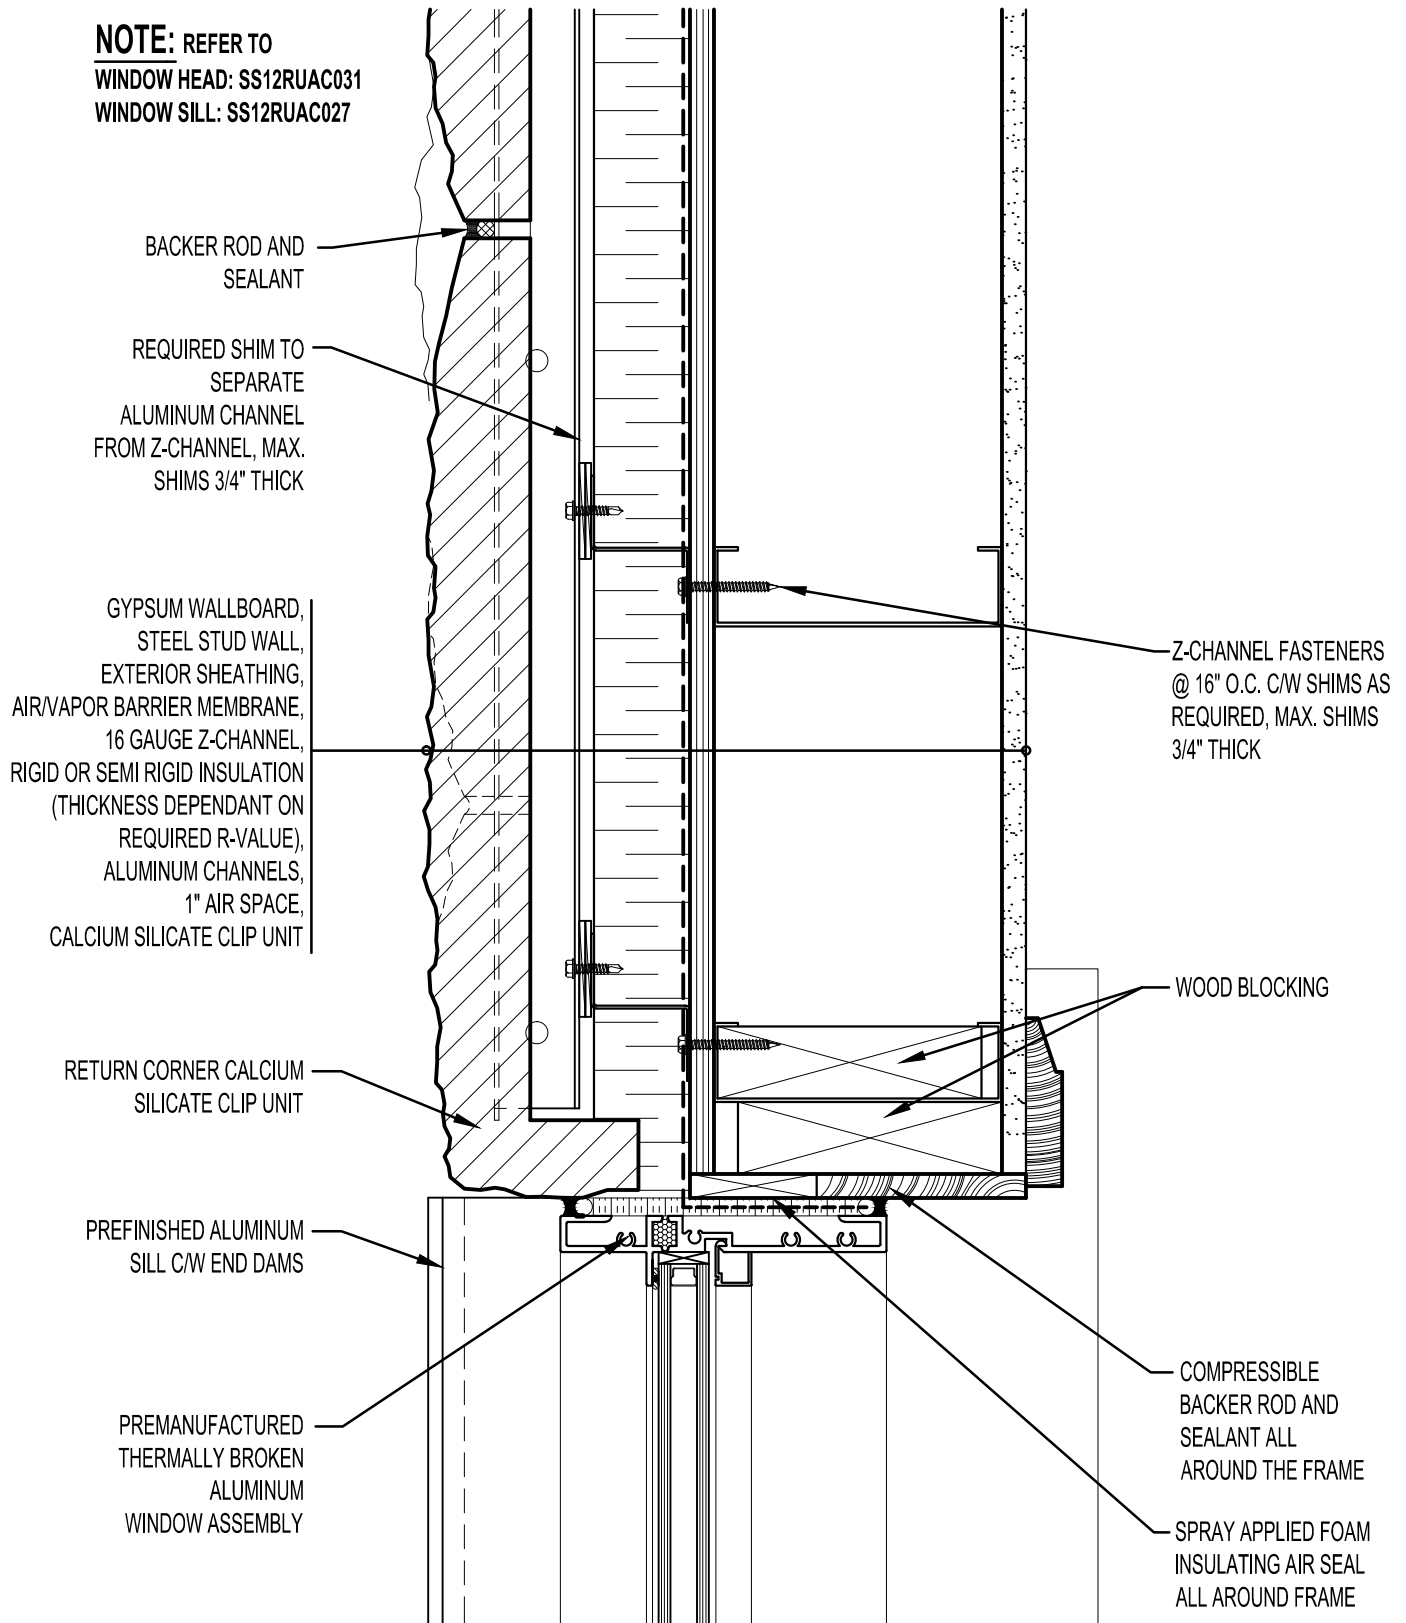

NOTE: REFER TO
 WINDOW HEAD: SS12RUAC031
 WINDOW SILL: SS12RUAC027

ARRISCRAFT • CADD

TITLE:
 WINDOW JAMB WITH ALUMINUM SILL-
 END RETURN CLIP UNIT (PLAN VIEW)

DATE DRAWN:
 01/15/12

SCALE:
 3"=1'-0"

DRAWN BY:
 D.D.N.

DETAIL No:
 SS 12RU

AC042