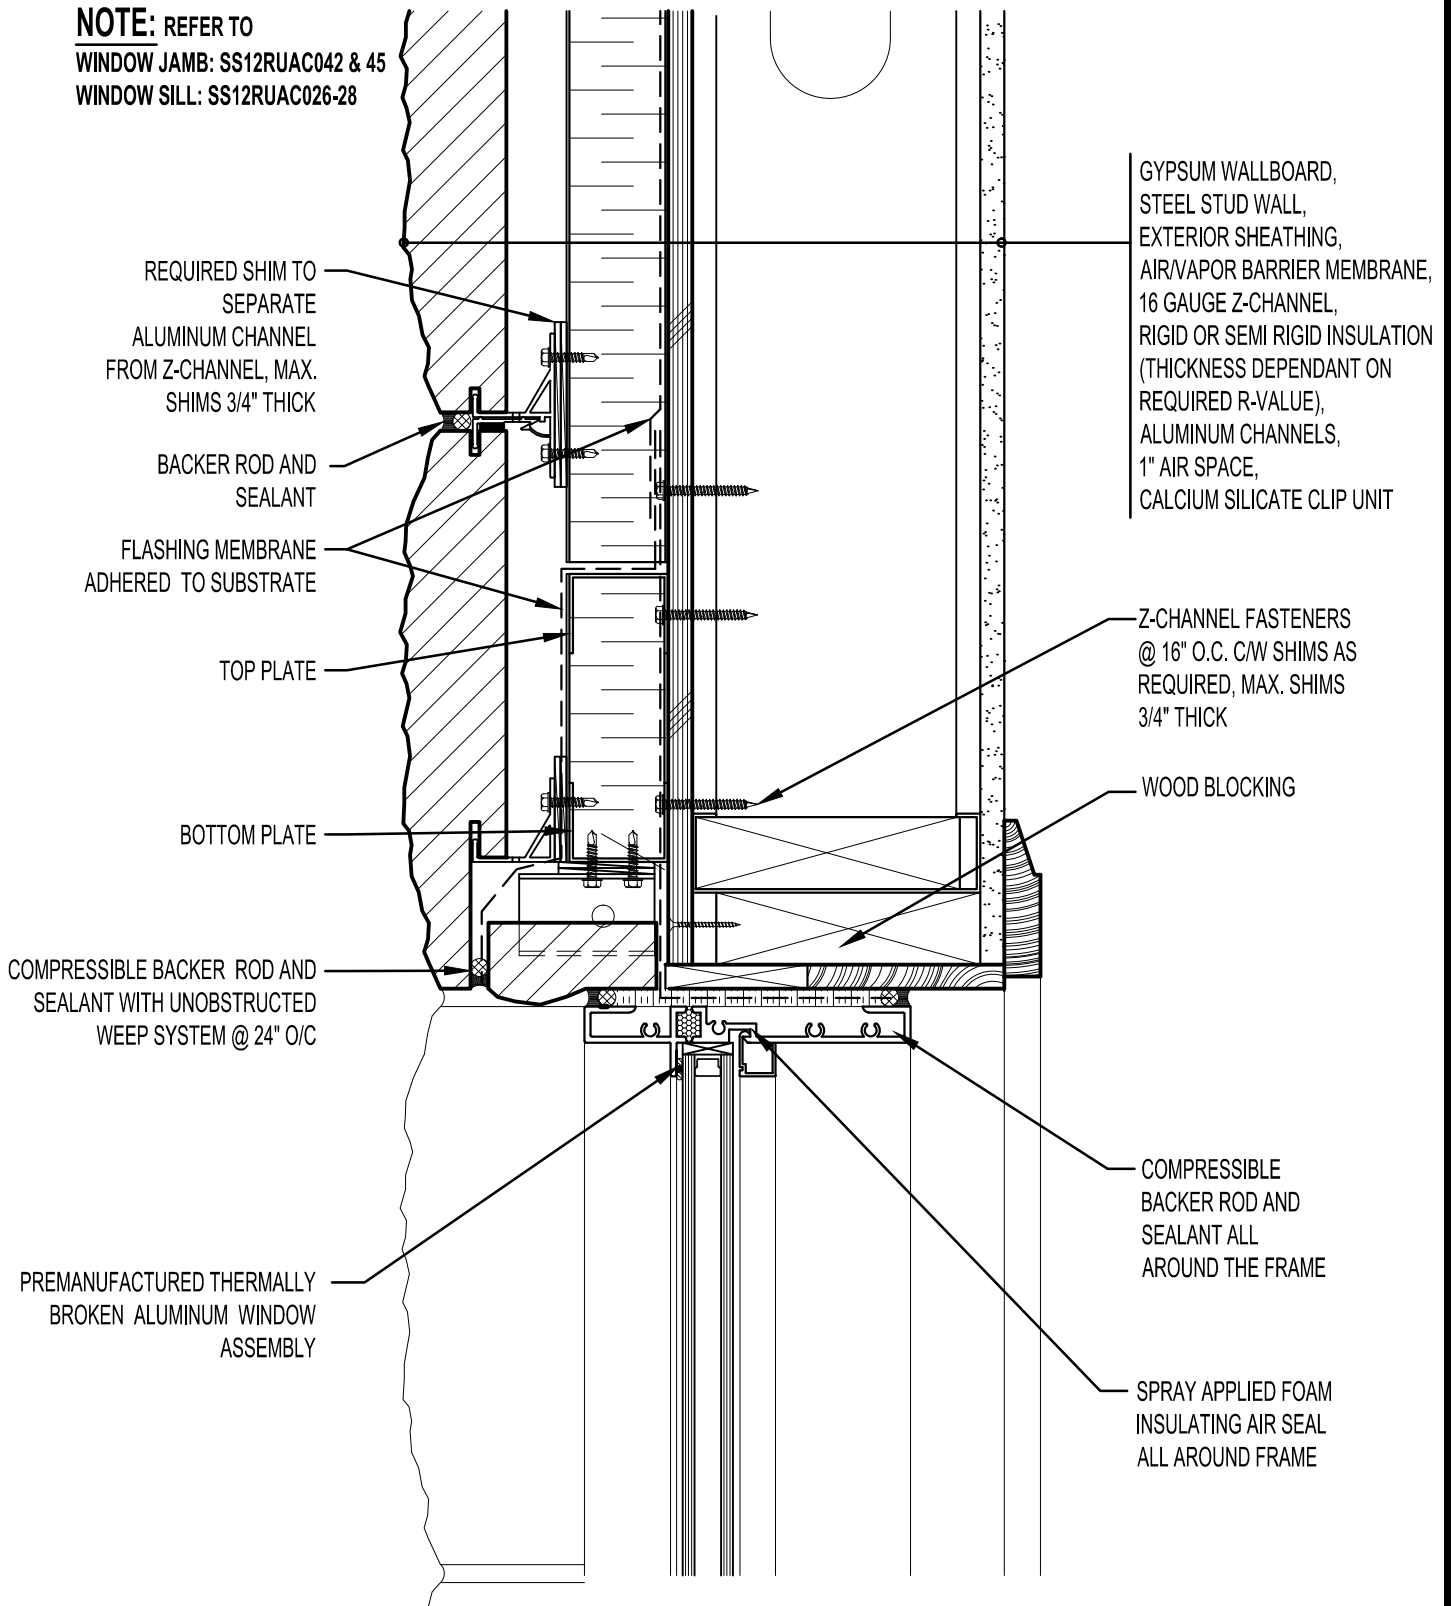

NOTE: REFER TO
 WINDOW JAMB: SS12RUAC042 & 45
 WINDOW SILL: SS12RUAC026-28

ARRISCRAFT • CADD

TITLE:
 OPTIONAL ALUMINUM WINDOW
 HEAD WITH RETURN CLIP UNIT

DATE DRAWN:
 01/15/12

SCALE:
 3"=1'-0"

DRAWN BY:
 D.D.N.

DETAIL No:
 SS 12RU

AC031