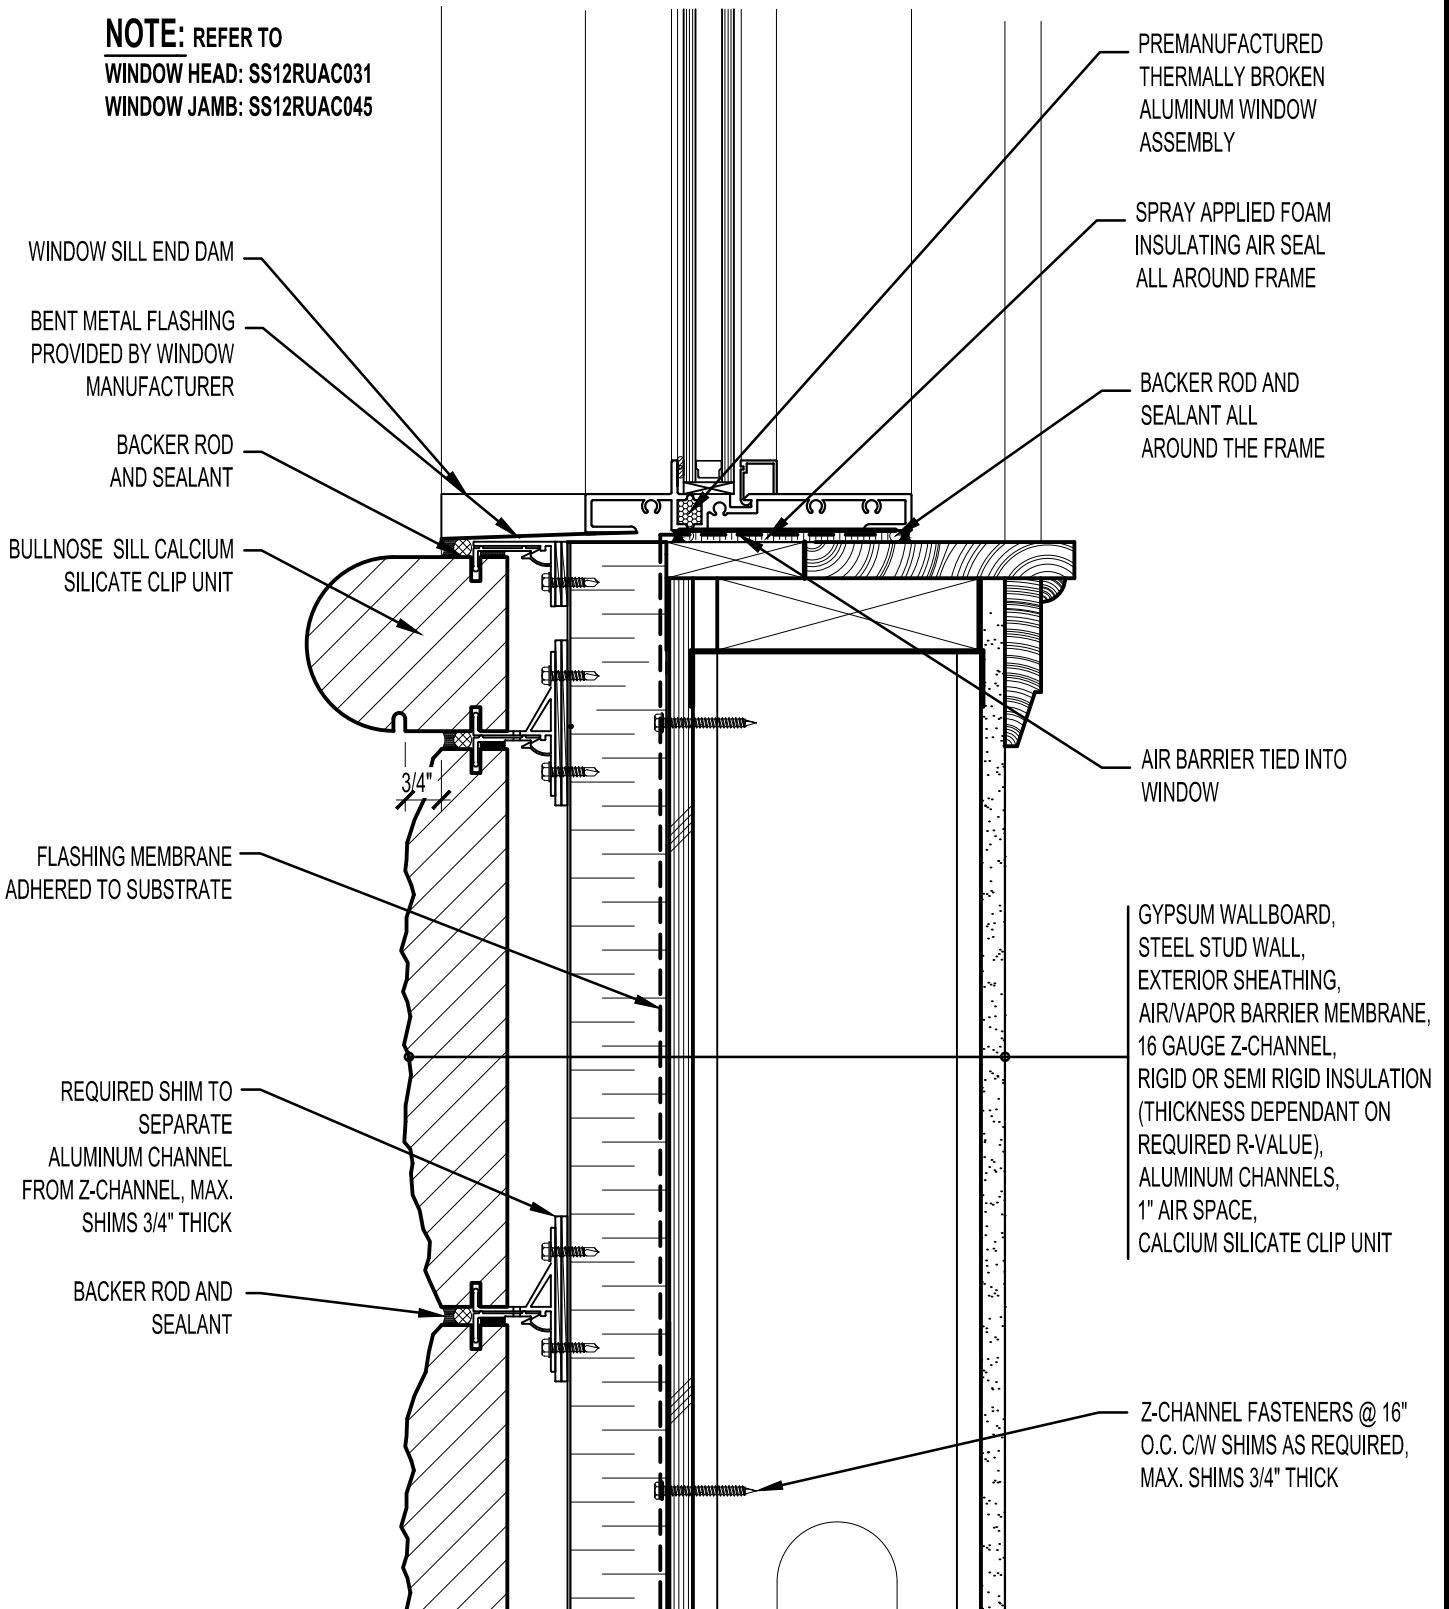

NOTE: REFER TO
WINDOW HEAD: SS12RUAC031
WINDOW JAMB: SS12RUAC045

ARRISCRAFT
 INTERNATIONAL
 BUILDING STONE • BRICK • LIMESTONE

ARRISCRAFT • CADD

TITLE:

**BULLNOSE WINDOW
 SILL - RECESSED WINDOW**

DATE DRAWN:
 01/15/12

SCALE:
 3"=1'-0"

DRAWN BY:
 D.D.N.

DETAIL No:

SS 12RU

AC027