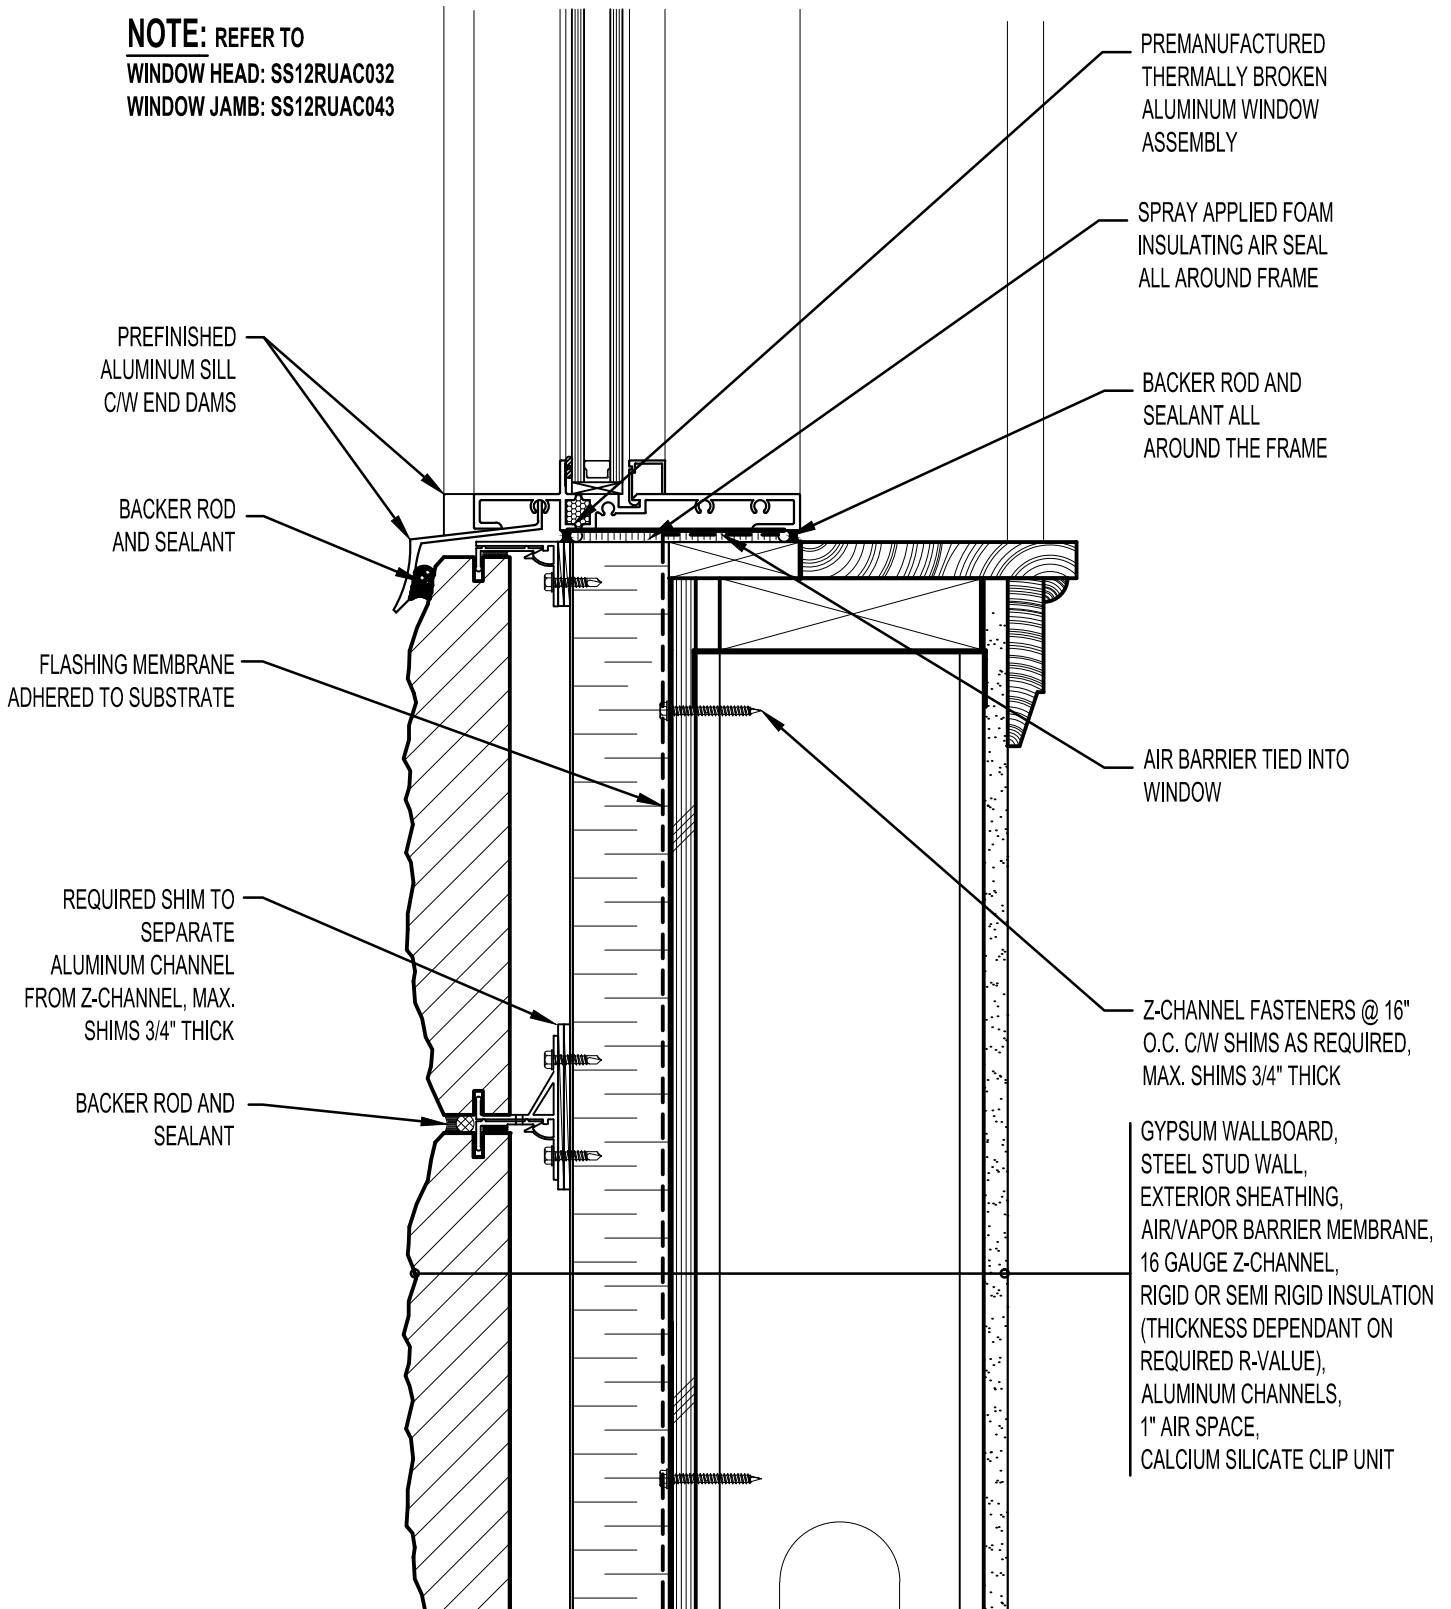

NOTE: REFER TO
 WINDOW HEAD: SS12RUAC032
 WINDOW JAMB: SS12RUAC043

ARRISCRAFT
 INTERNATIONAL
 BUILDING STONE • BRICK • LIMESTONE

ARRISCRAFT • CADD

TITLE:

ALUMINUM WINDOW
 SILL - WINDOW @ KERF

DATE DRAWN:
 01/15/12

SCALE:
 3"=1'-0"

DRAWN BY:
 D.D.N.

DETAIL No:
 SS 12RU

AC023