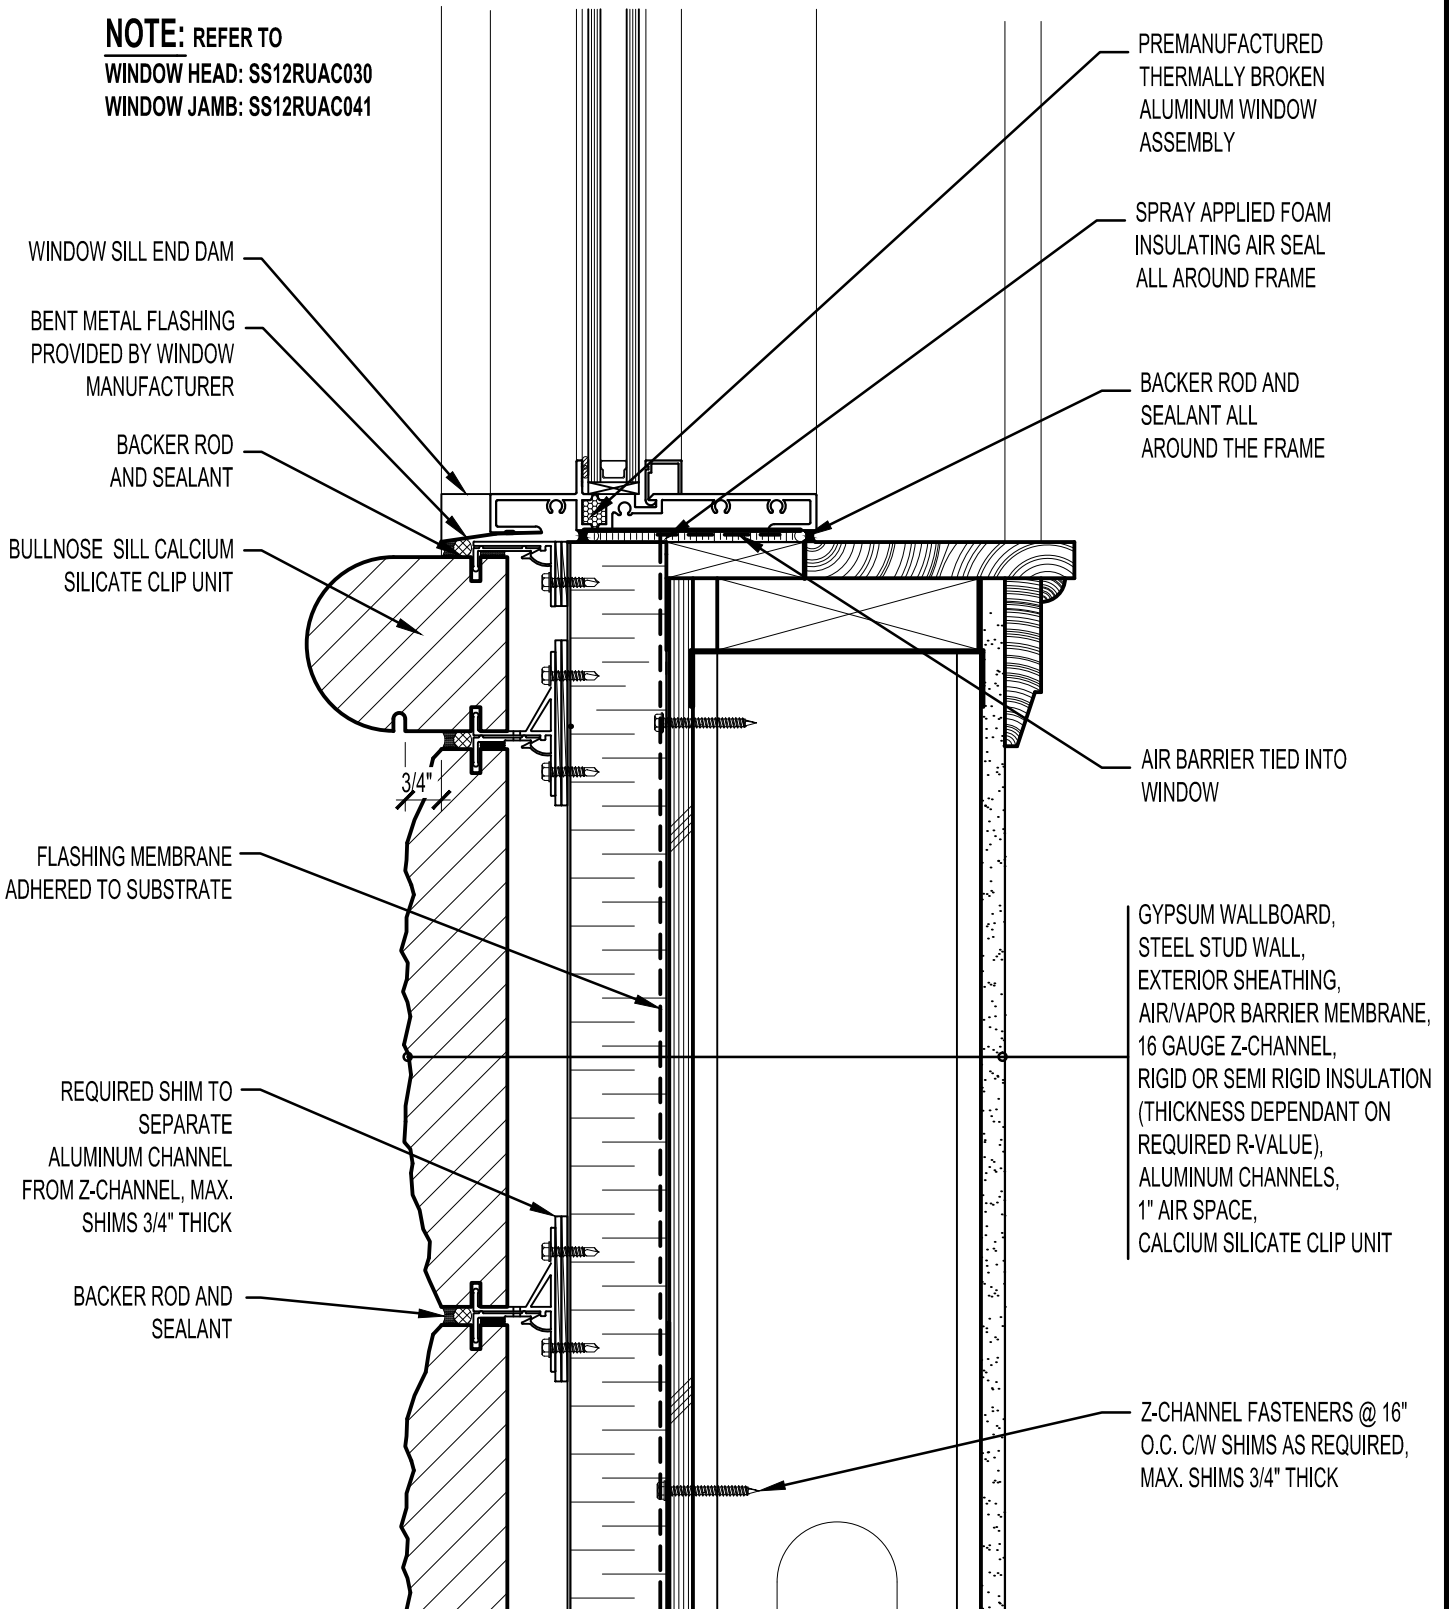

NOTE: REFER TO
WINDOW HEAD: SS12RUAC030
WINDOW JAMB: SS12RUAC041

ARRISCRAFT
 INTERNATIONAL
 BUILDING STONE • BRICK • LIMESTONE

ARRISCRAFT • CADD

TITLE:

**BULLNOSE WINDOW
 SILL**

DATE DRAWN:
 01/15/12

SCALE:
 3"=1'-0"

DRAWN BY:
 D.D.N.

DETAIL No:

SS 12RU

AC021