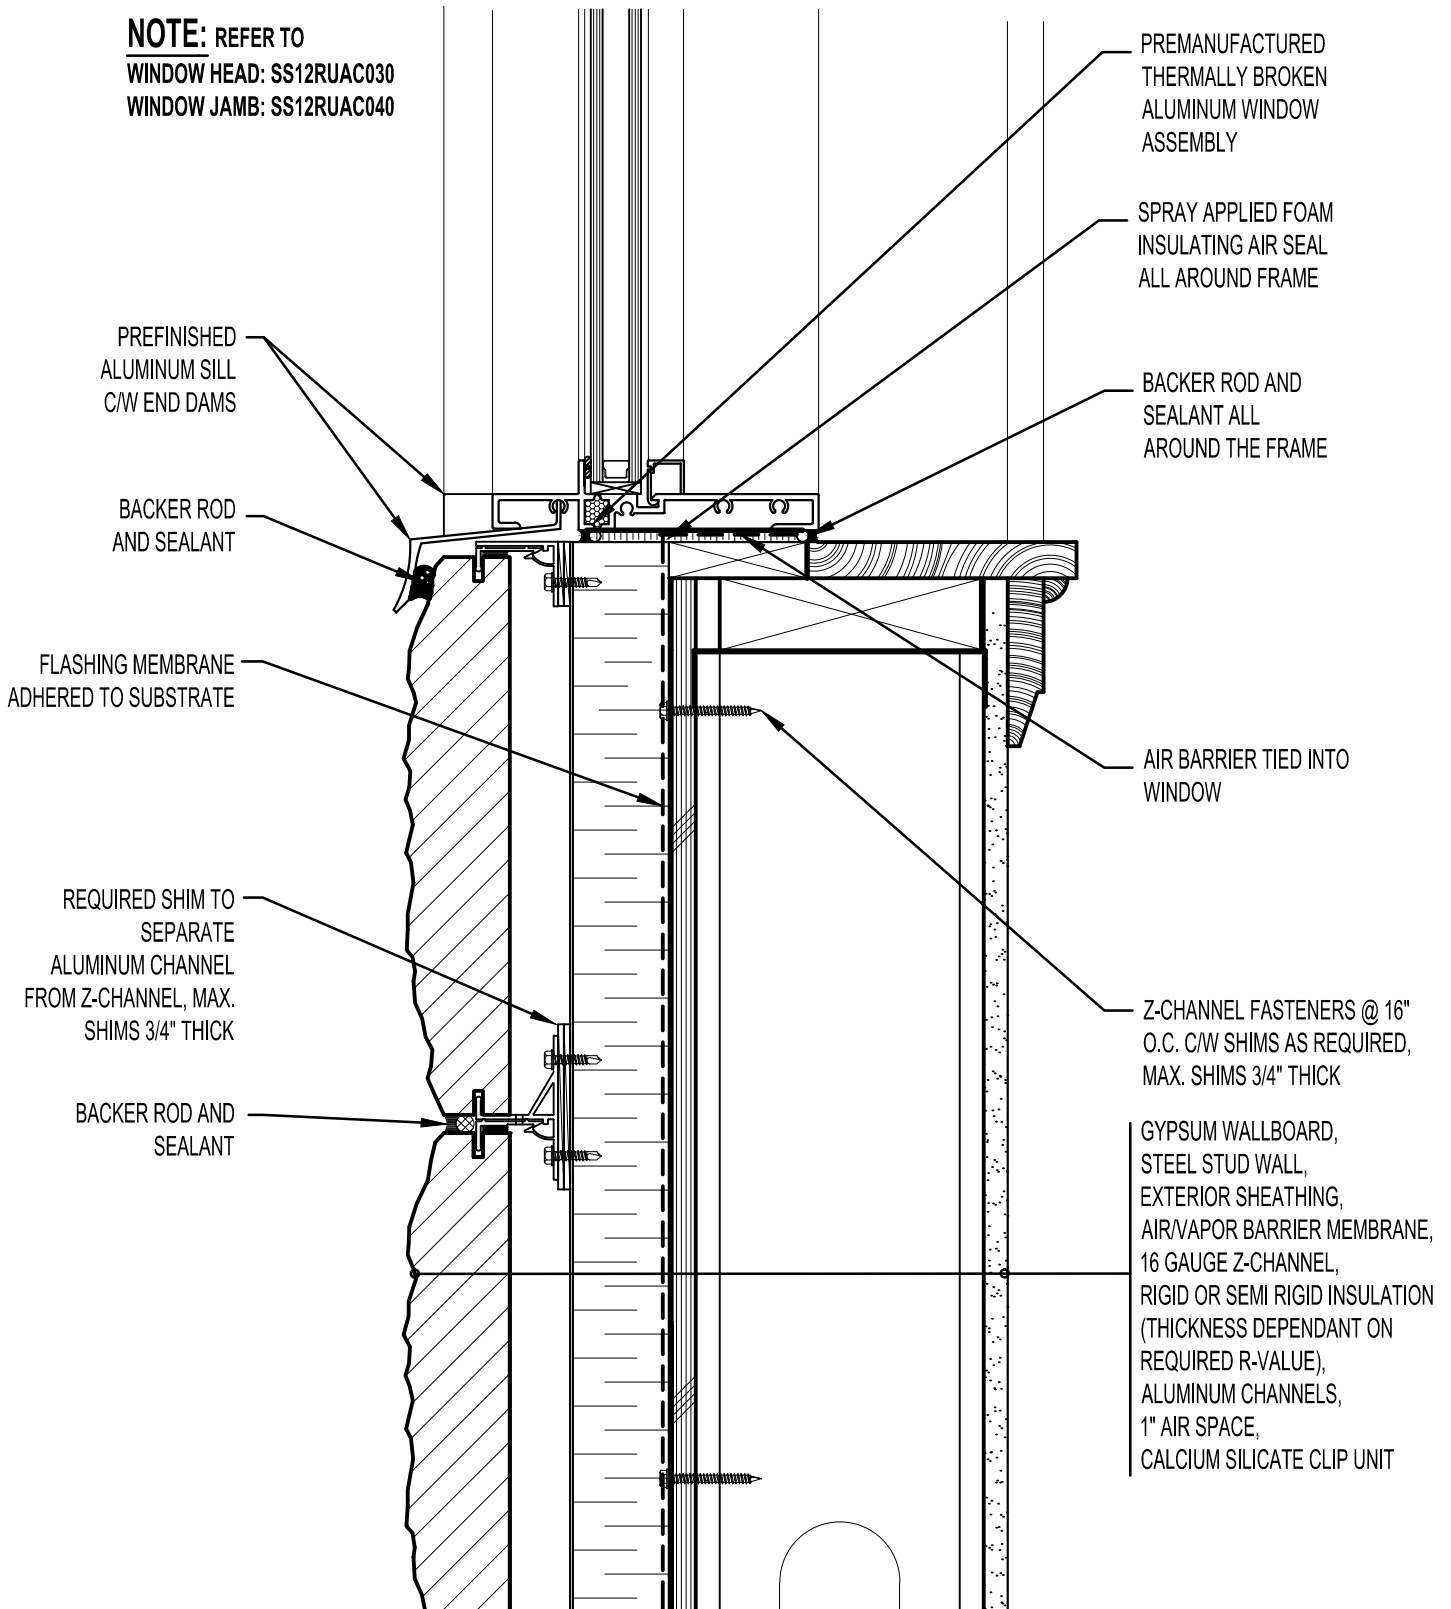

NOTE: REFER TO
WINDOW HEAD: SS12RUAC030
WINDOW JAMB: SS12RUAC040

ARRISCRAFT
 INTERNATIONAL
 BUILDING STONE • BRICK • LIMESTONE

ARRISCRAFT • CADD

TITLE:

ALUMINUM WINDOW
 SILL

DATE DRAWN:
 01/15/12

SCALE:
 3"=1'-0"

DRAWN BY:
 D.D.N.

DETAIL No:
 SS 12RU

AC020