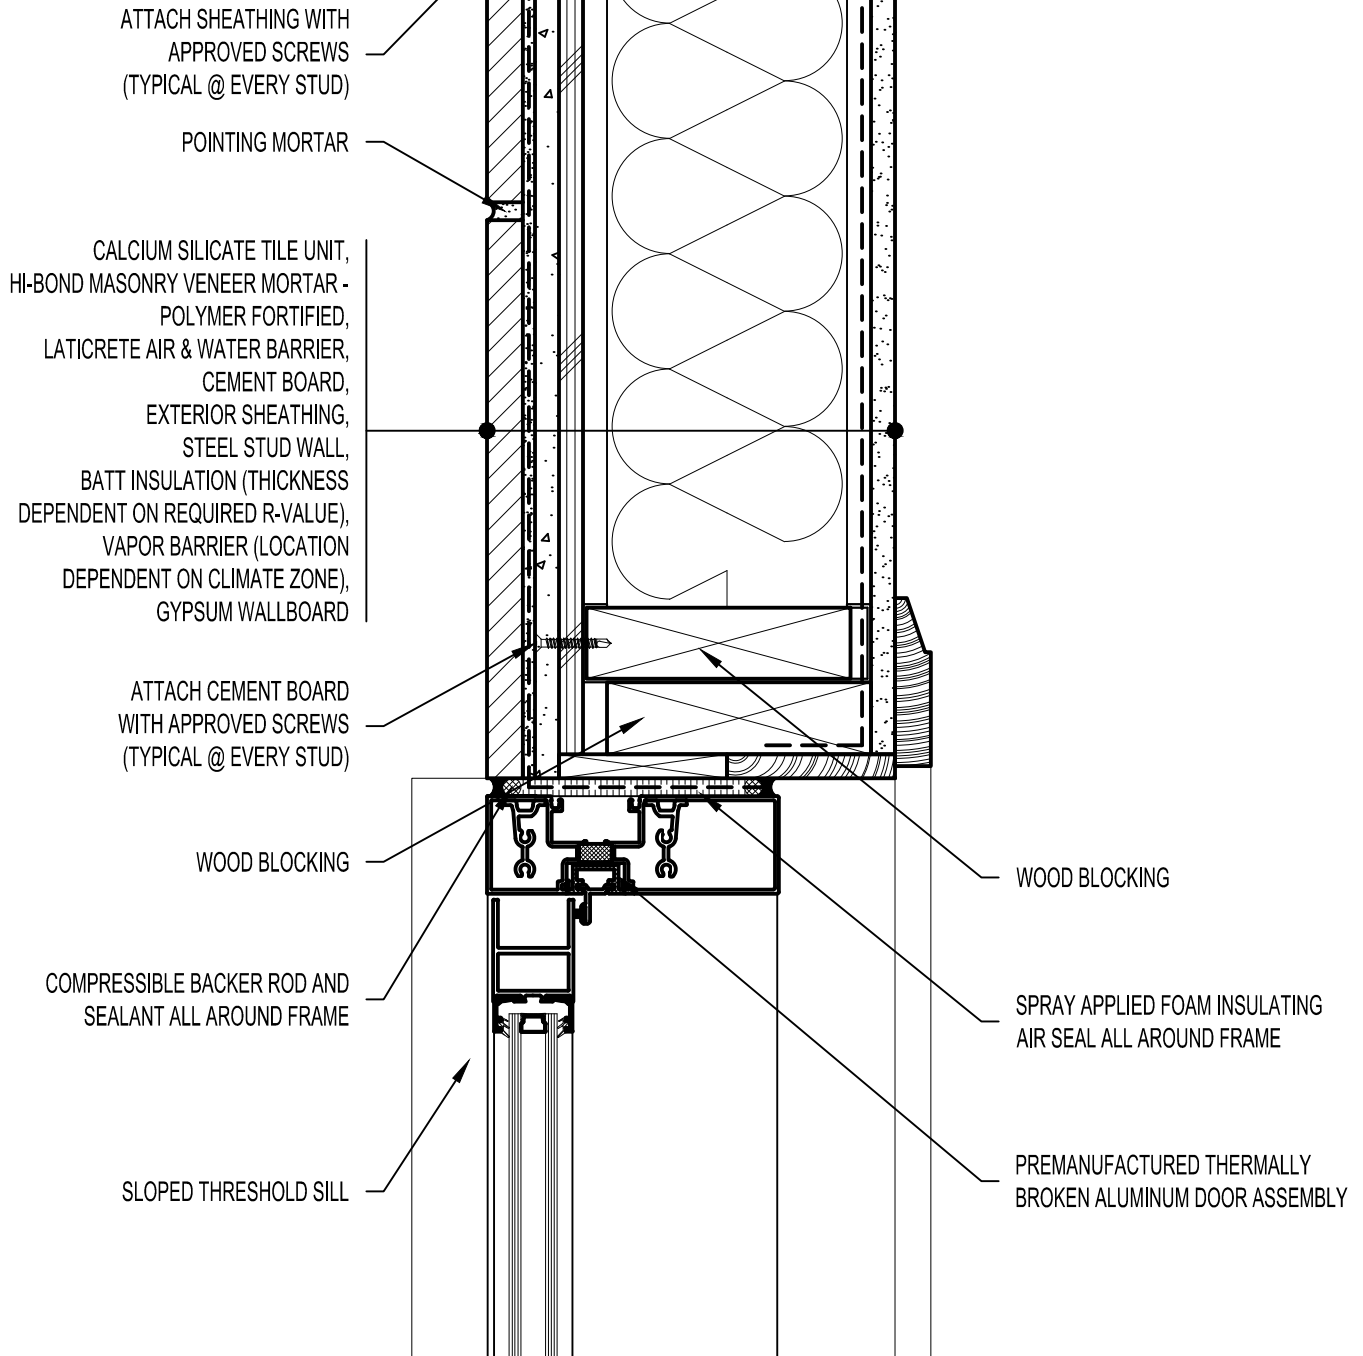

NOTE: REFER TO
DOOR HEAD: SS08SATU060

Arriscraft
Building Stone · Brick · Limestone

ARRISCRAFT-CADD

DETAIL No:

SS08SAT

TITLE:

ALUMINUM DOOR JAMB
(PLAN VIEW)

U070

DATE DRAWN:
03/02/15

SCALE:
3"=1'-0"

DRAWN BY:
TRI