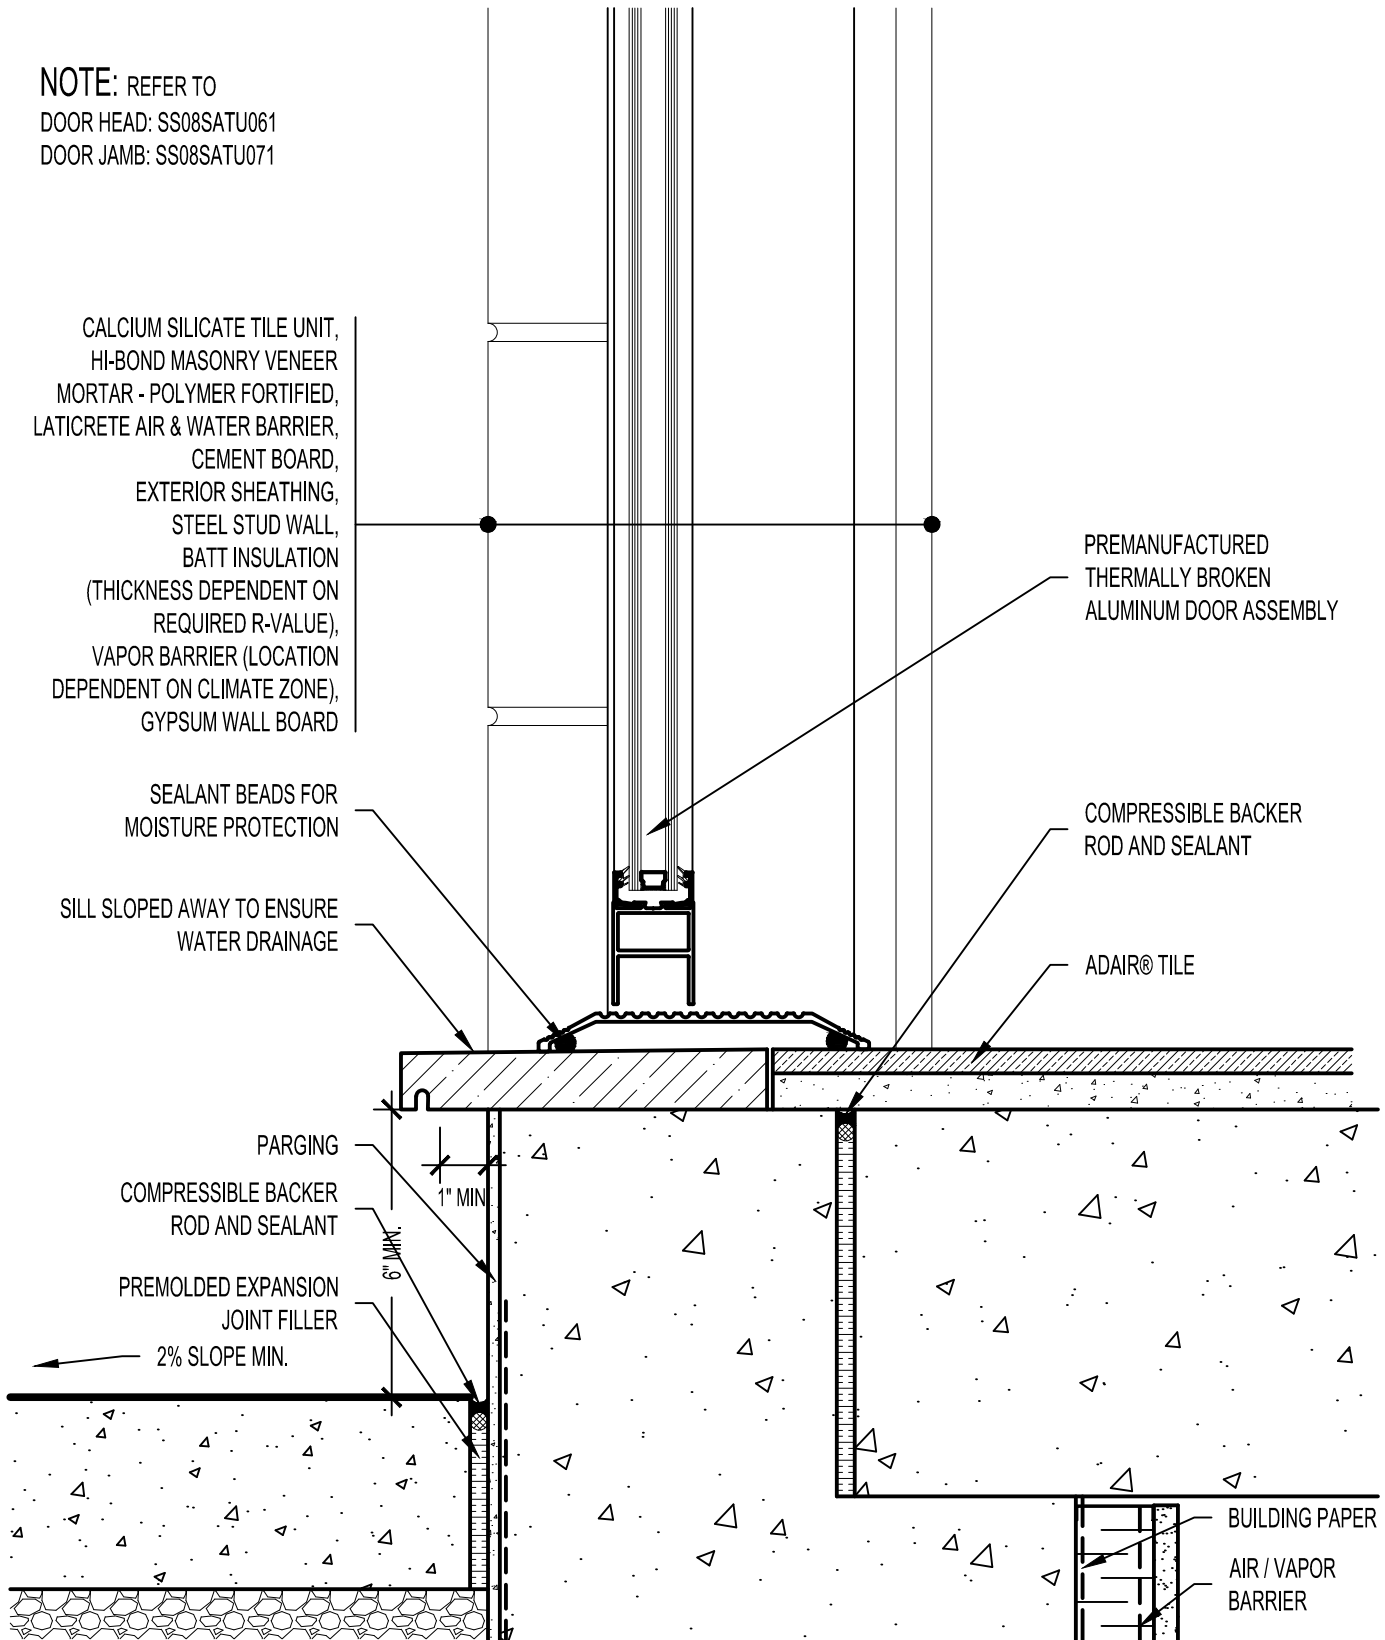

NOTE: REFER TO
 DOOR HEAD: SS08SATU061
 DOOR JAMB: SS08SATU071

 <p>ARRISCRAFT-CADD</p>			DETAIL No: SS08SAT
Building Stone · Brick · Limestone			TITLE: THRESHOLD OF DOOR
DATE DRAWN: 03/02/15	SCALE: 3"=1'-0"	DRAWN BY: TRI	U050