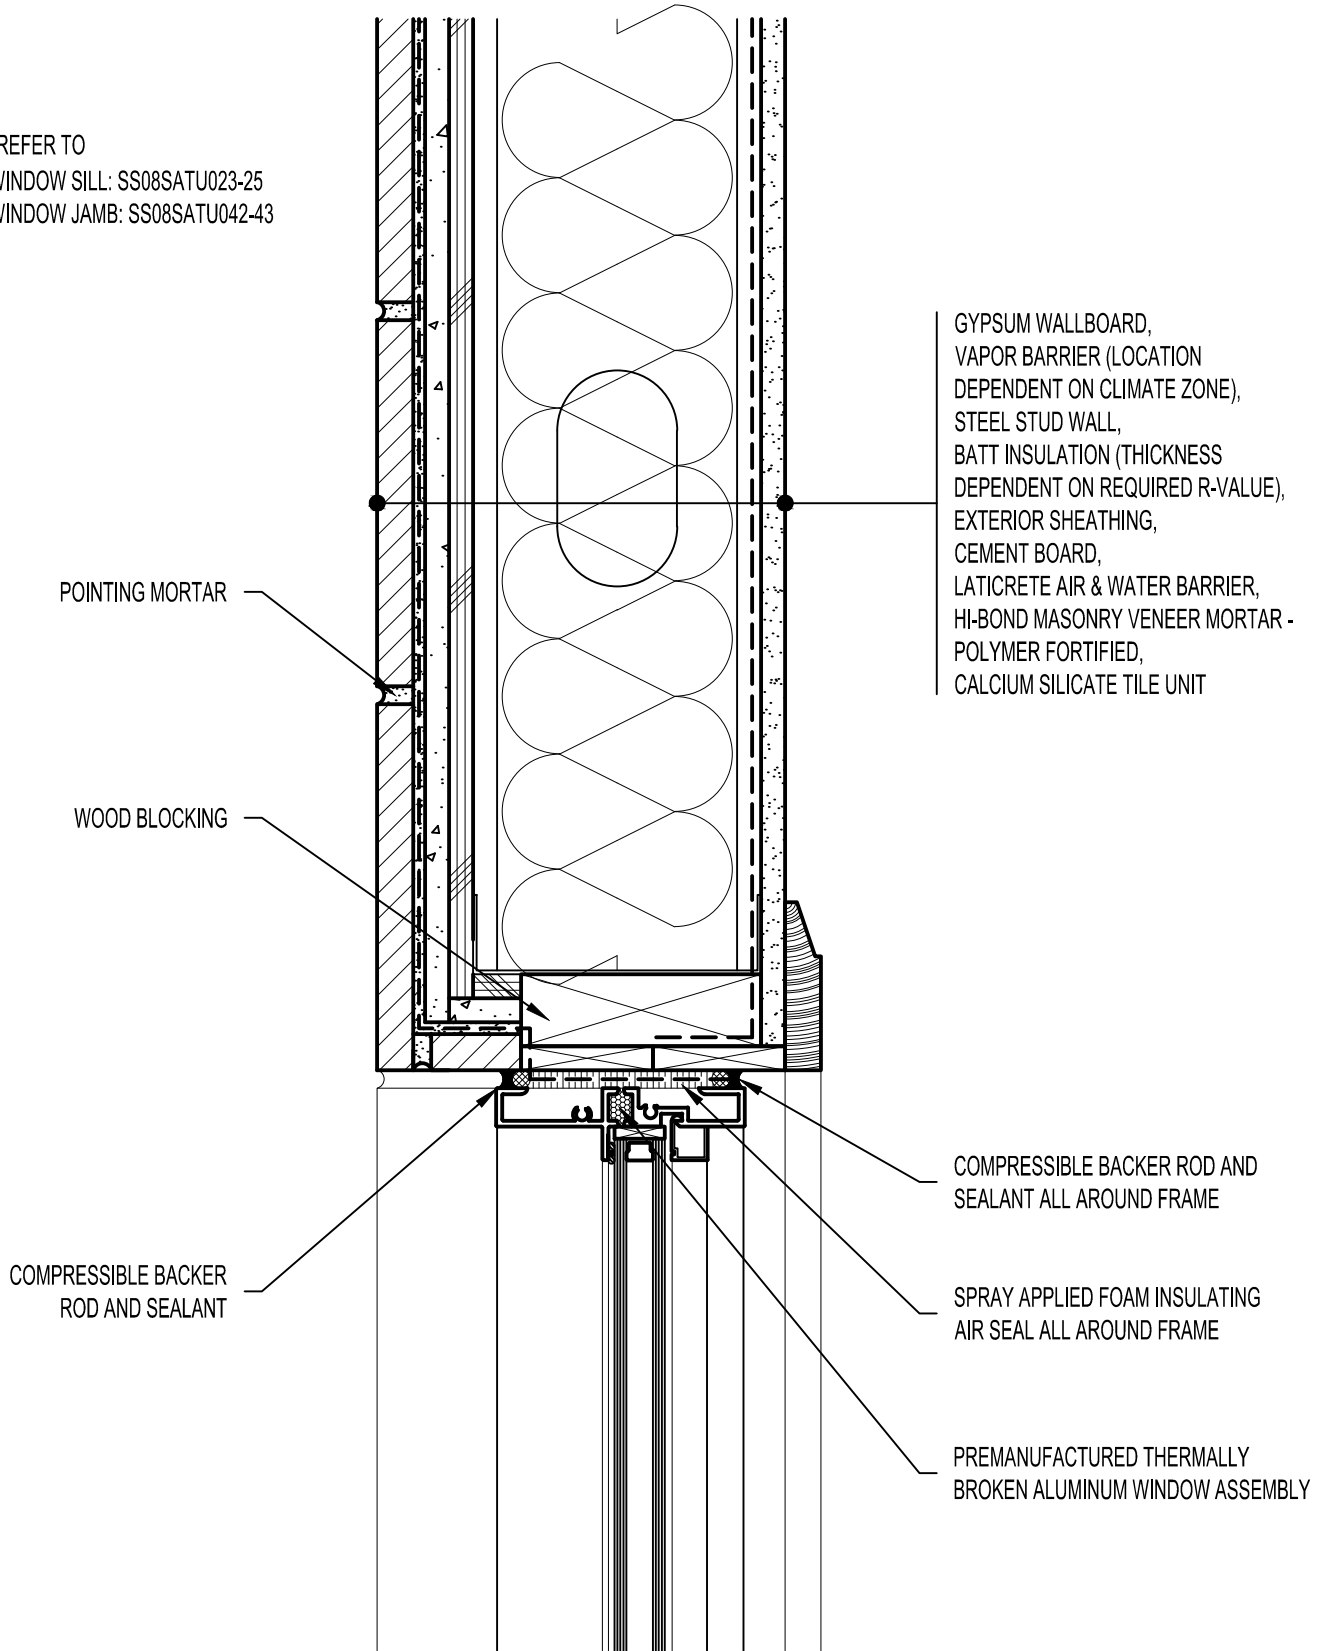

REFER TO  
 WINDOW SILL: SS08SATU023-25  
 WINDOW JAMB: SS08SATU042-43

**Arriscraft**  
 Building Stone · Brick · Limestone

**ARRISCRAFT-CADD**

DETAIL No:  
 SS08SAT

TITLE:  
 ALUMINUM WINDOW HEAD -  
 RECESSED WINDOW

**U031**

DATE DRAWN:  
 03/02/15

SCALE:  
 3"=1'-0"

DRAWN BY:  
 TRI