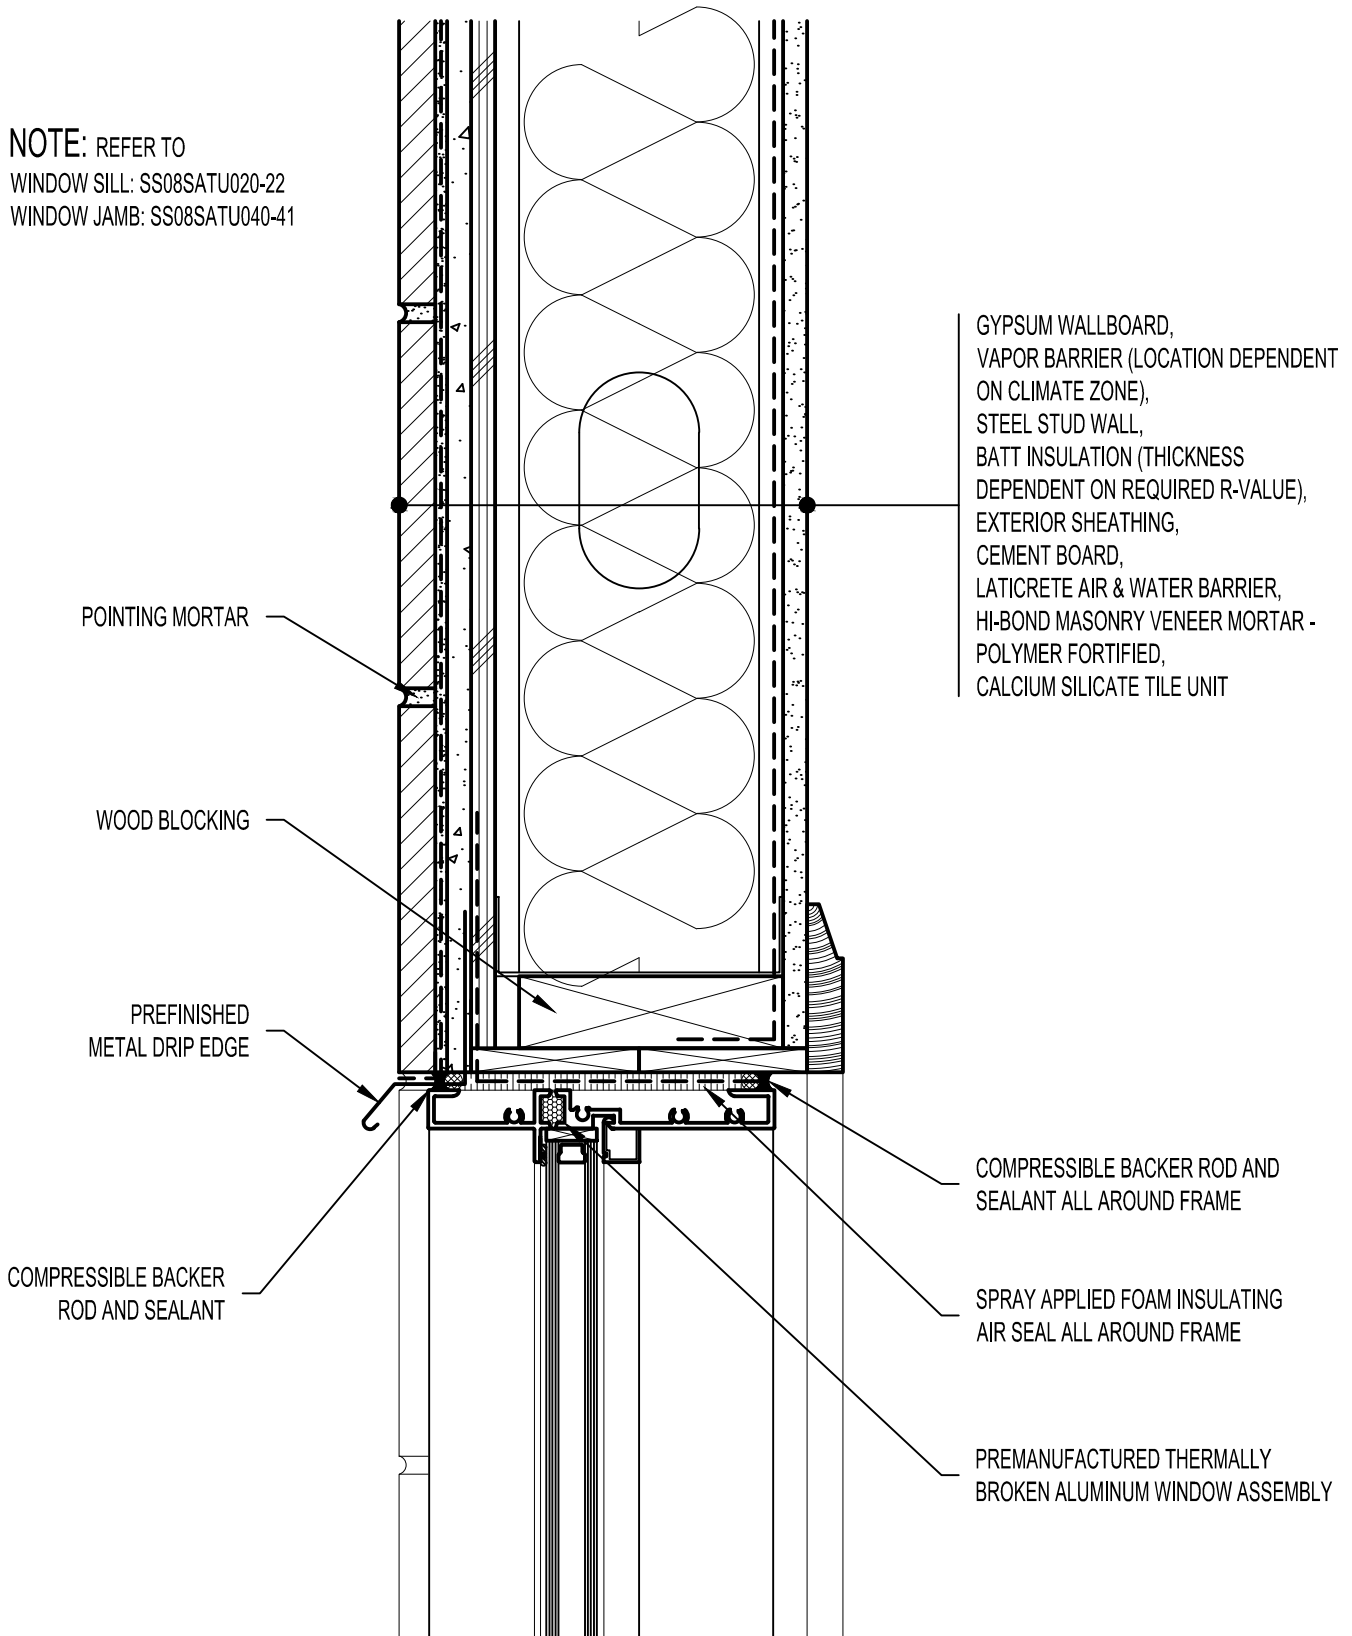

NOTE: REFER TO  
 WINDOW SILL: SS08SATU020-22  
 WINDOW JAMB: SS08SATU040-41

**Arriscraft**  
 Building Stone · Brick · Limestone

**ARRISCRAFT-CADD**

DETAIL No:

SS08SAT

TITLE:

ALUMINUM WINDOW HEAD

**U030**

DATE DRAWN:  
03/02/15

SCALE:  
3"=1'-0"

DRAWN BY:  
TRI