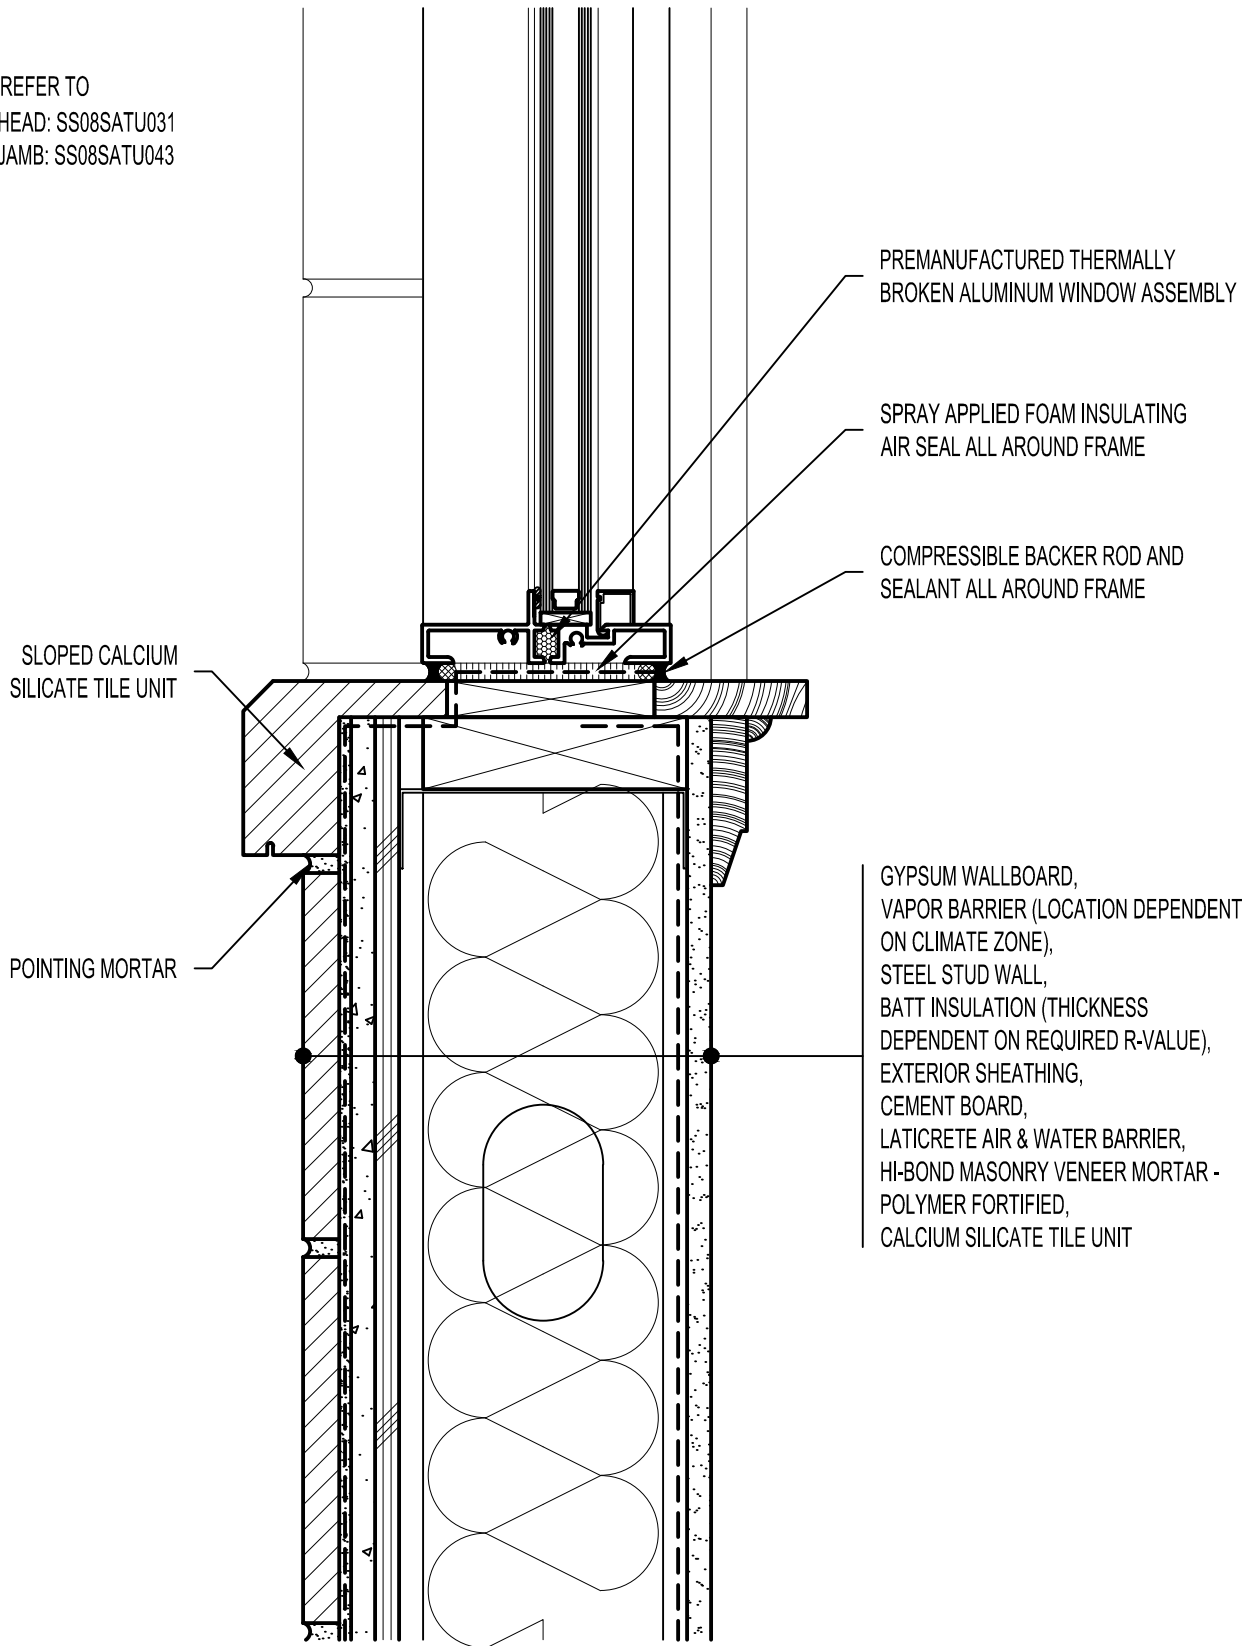

NOTE: REFER TO
 WINDOW HEAD: SS08SATU031
 WINDOW JAMB: SS08SATU043

Arriscraft
 Building Stone · Brick · Limestone

ARRISCRAFT-CADD

DETAIL No:

SS08SAT

TITLE:

SLOPED WINDOW SILL -
 RECESSED WINDOW

U025

DATE DRAWN:
 03/02/15

SCALE:
 3"=1'-0"

DRAWN BY:
 TRI