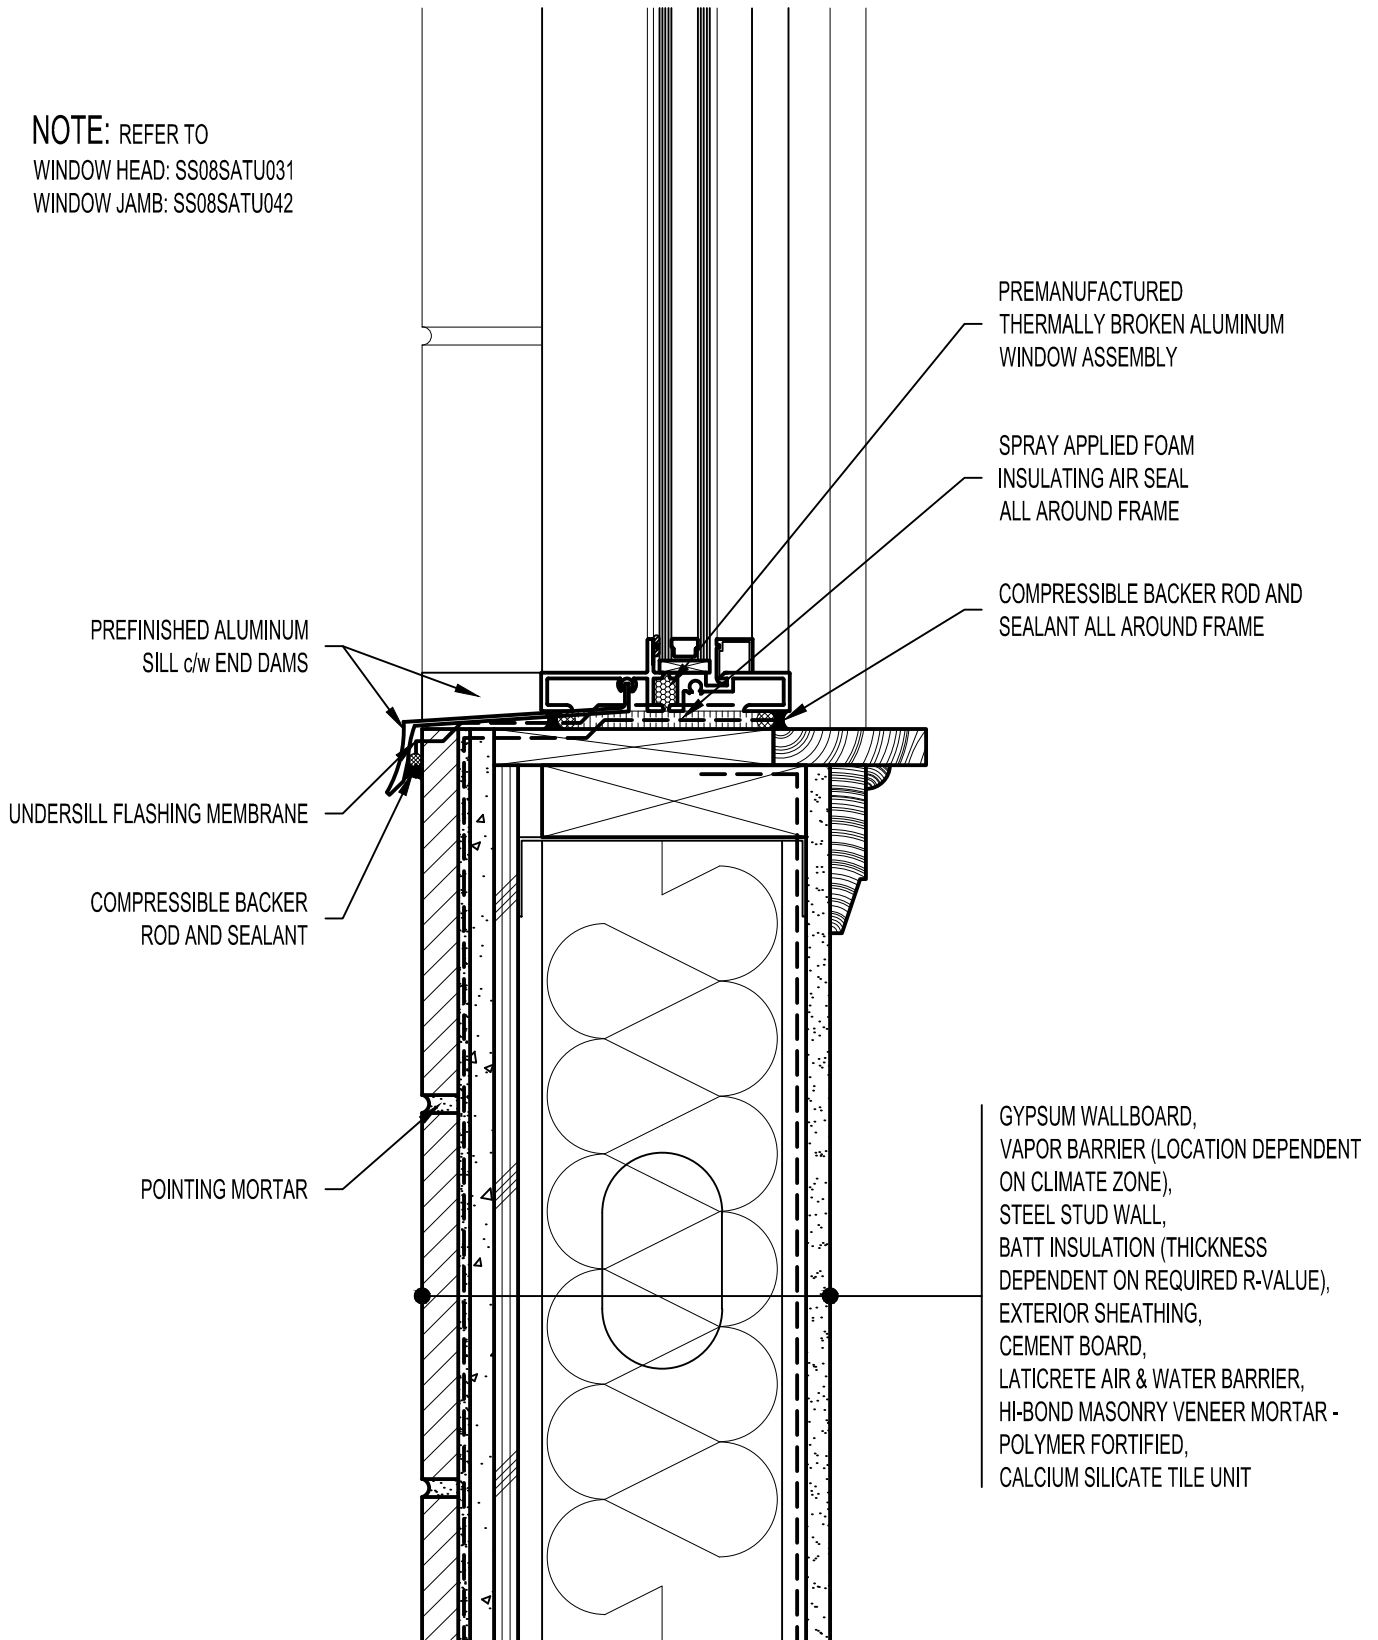

NOTE: REFER TO
 WINDOW HEAD: SS08SATU031
 WINDOW JAMB: SS08SATU042

Arriscraft
 Building Stone · Brick · Limestone

ARRISCRAFT-CADD

DETAIL No:

SS08SAT

TITLE:

ALUMINUM WINDOW SILL -
 RECESSED WINDOW

U023

DATE DRAWN:
 03/02/15

SCALE:
 3"=1'-0"

DRAWN BY:
 TRI