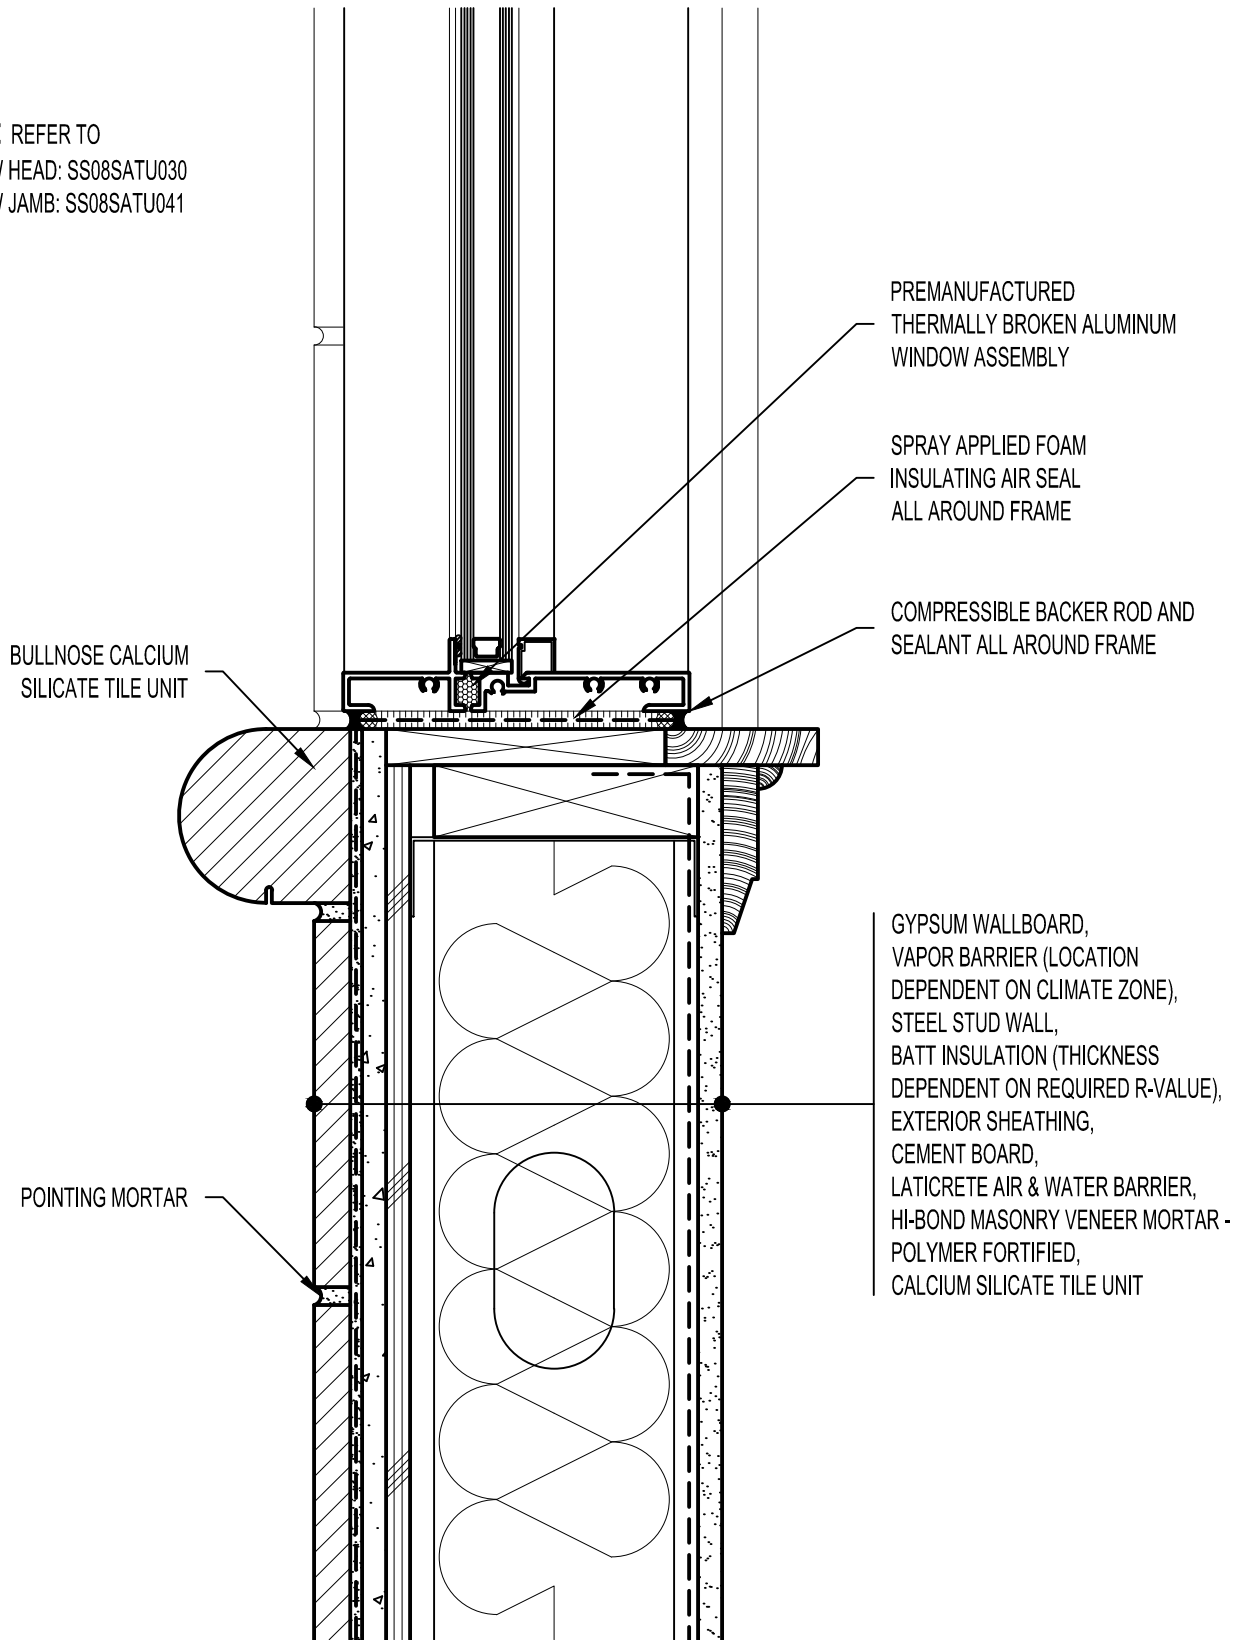

NOTE: REFER TO  
 WINDOW HEAD: SS08SATU030  
 WINDOW JAMB: SS08SATU041

**Arriscraft**  
 Building Stone · Brick · Limestone

**ARRISCRAFT-CADD**

DETAIL No:

SS08SAT

TITLE:

BULLNOSE WINDOW SILL

**U021**

DATE DRAWN:  
03/02/15

SCALE:  
3"=1'-0"

DRAWN BY:  
TRI