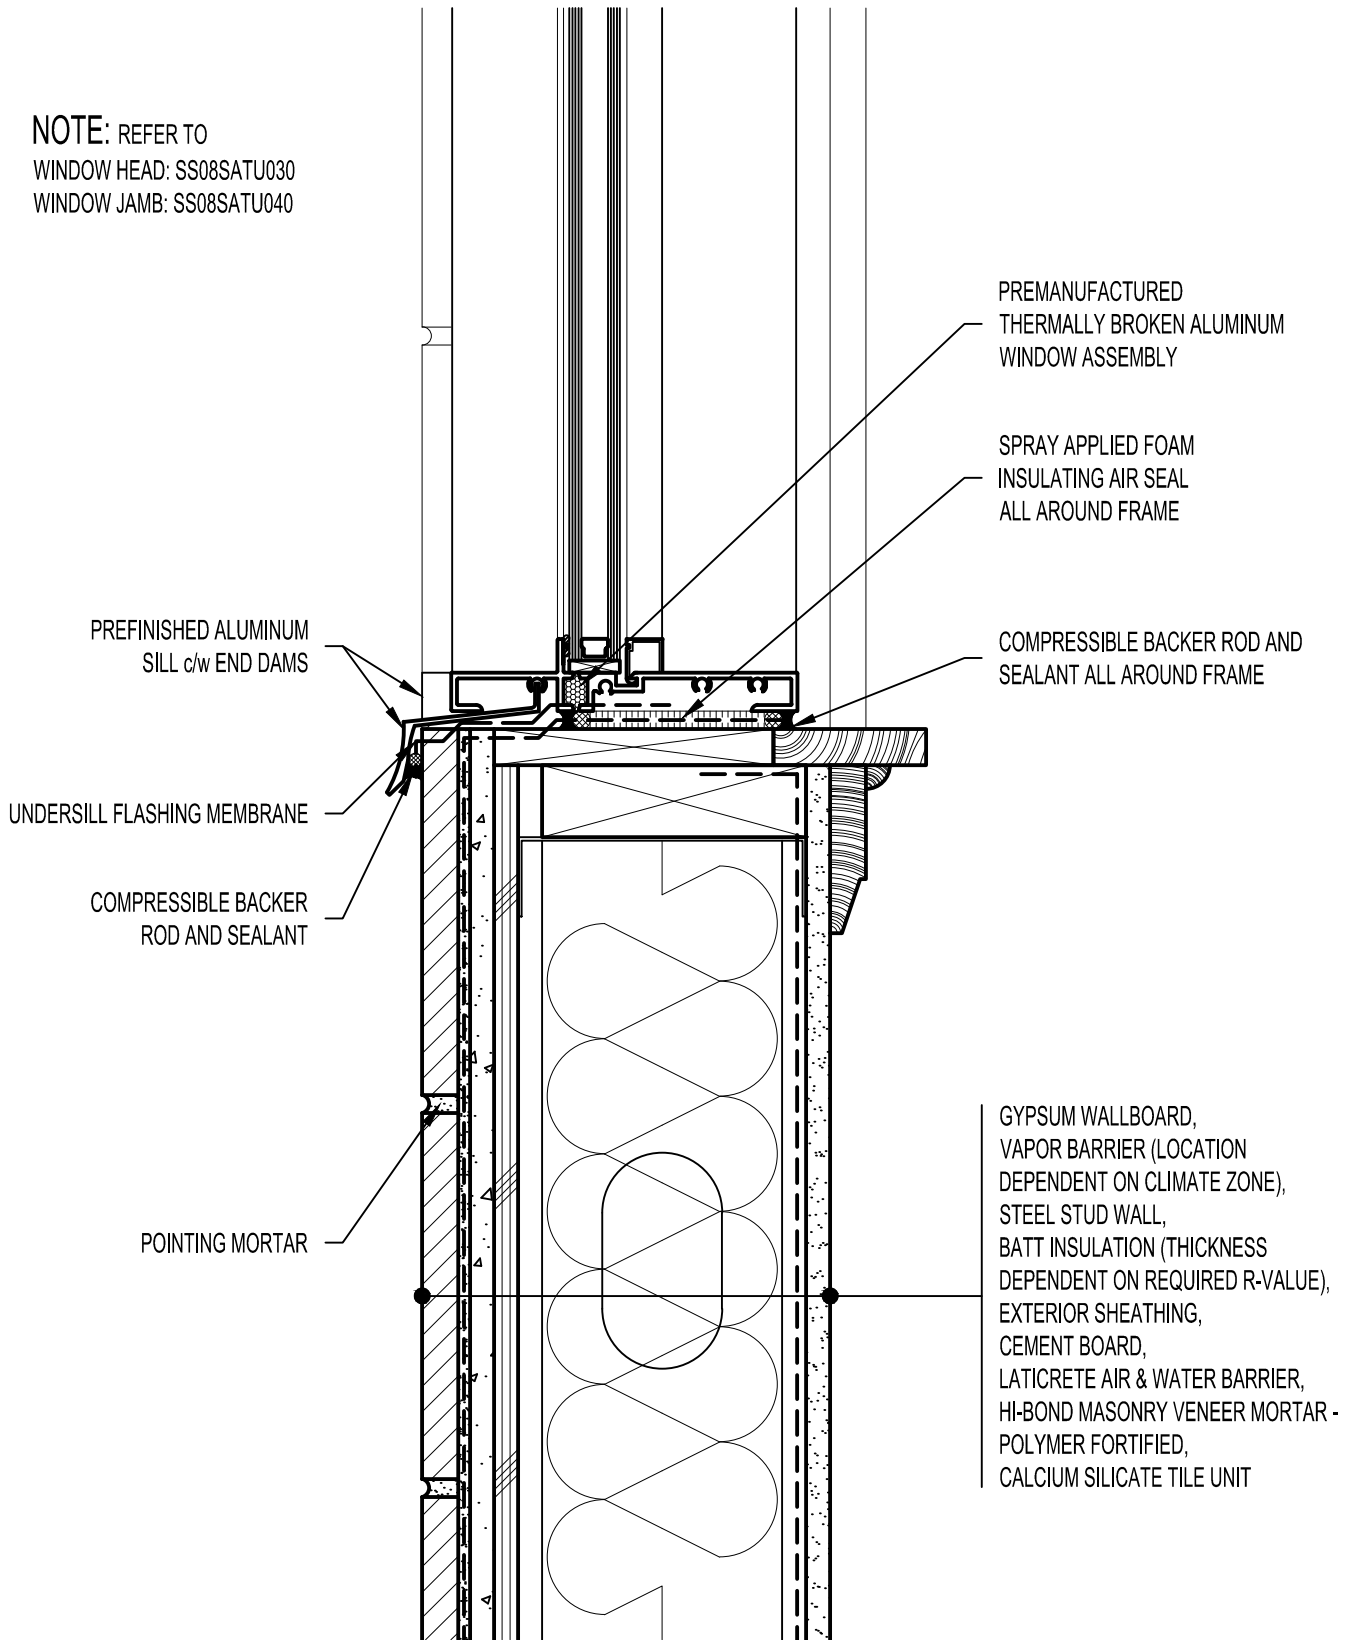

NOTE: REFER TO
 WINDOW HEAD: SS08SATU030
 WINDOW JAMB: SS08SATU040

Arriscraft
 Building Stone · Brick · Limestone

ARRISCRAFT-CADD

DETAIL No:
 SS08SAT
U020

TITLE:
 ALUMINUM WINDOW SILL

DATE DRAWN:
 03/02/15

SCALE:
 3"=1'-0"

DRAWN BY:
 TRI