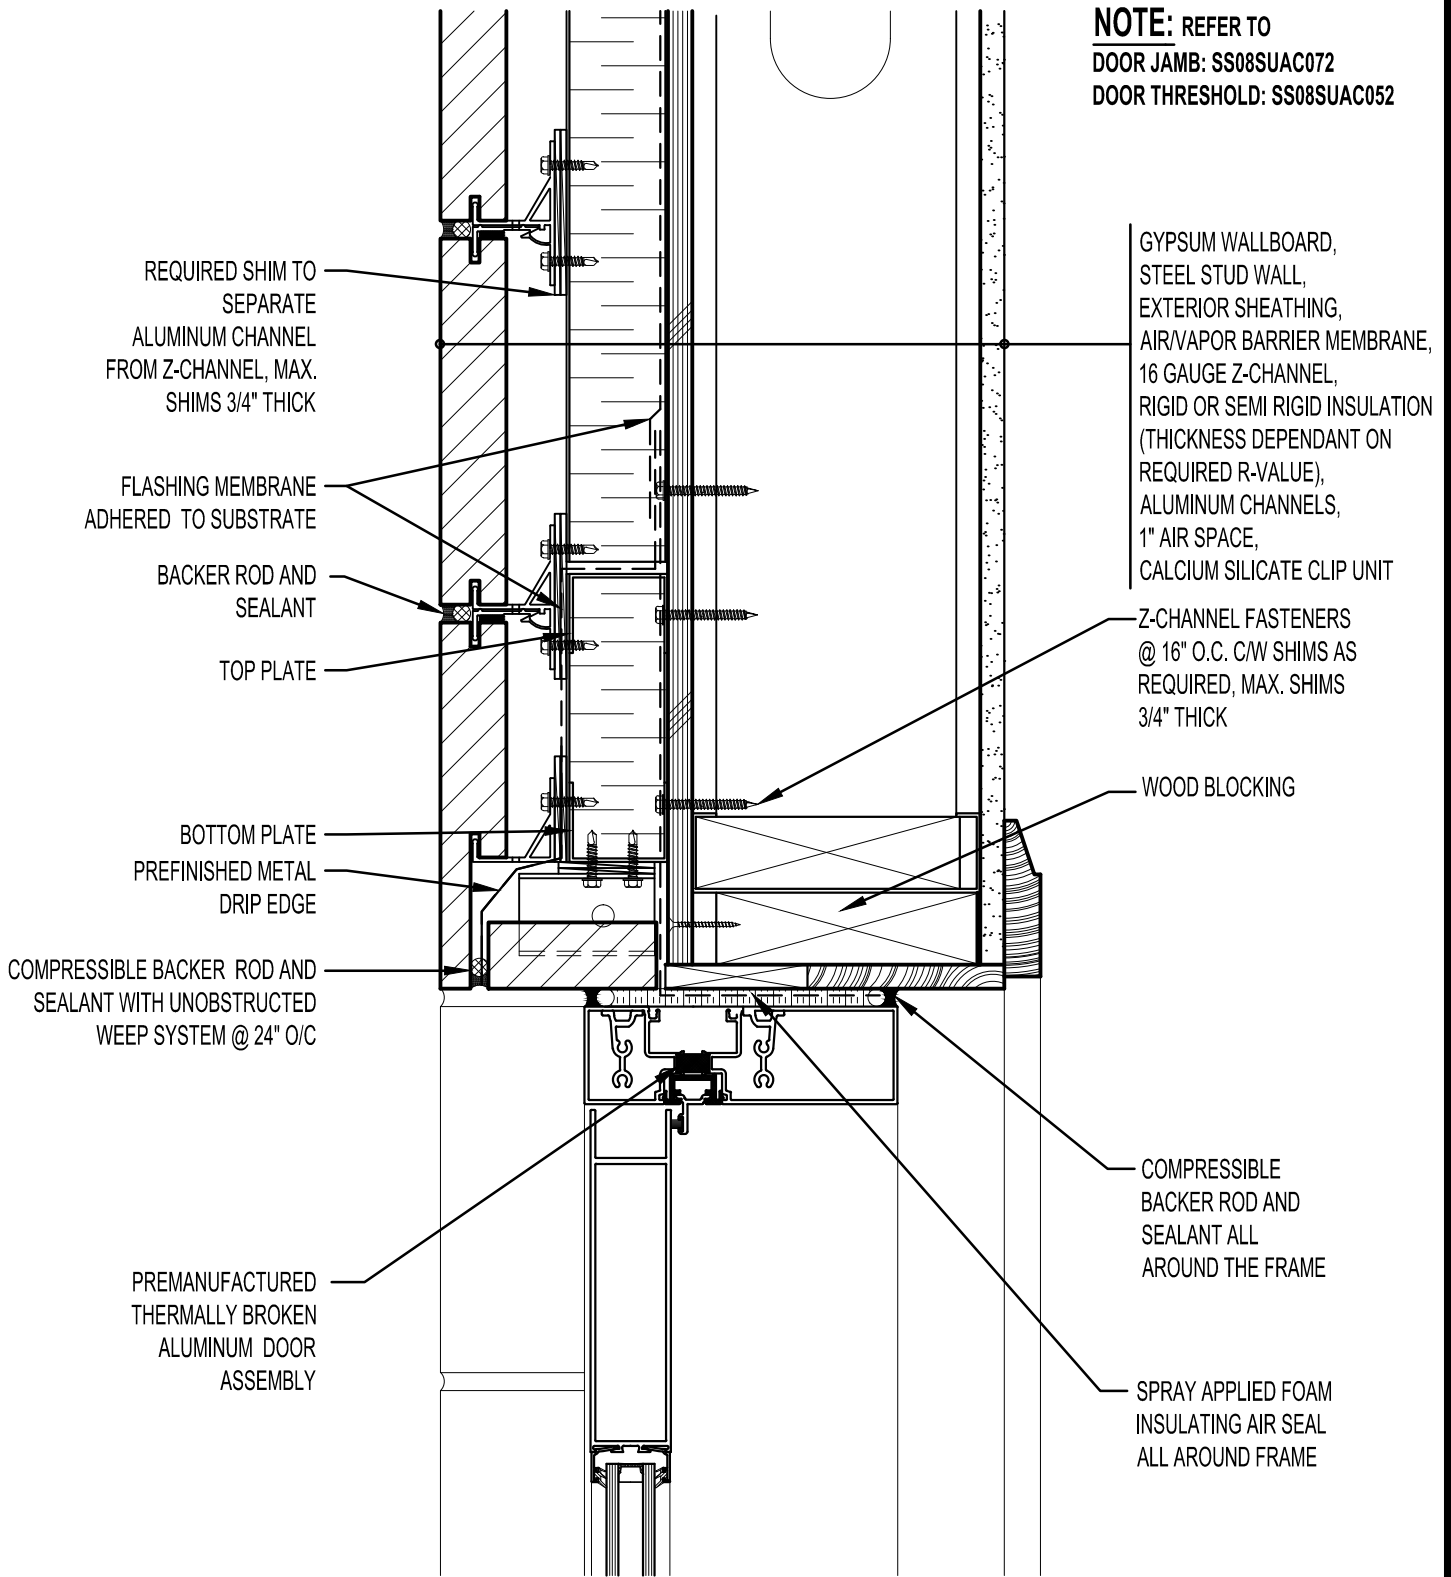

**NOTE:** REFER TO  
**DOOR JAMB: SS08SUAC072**  
**DOOR THRESHOLD: SS08SUAC052**

**ARRISCRAFT • CADD**

TITLE:  
**OPTIONAL ALUMINUM DOOR  
 HEAD WITH RETURN CLIP UNIT**

DATE DRAWN:  
 01/15/12

SCALE:  
 3"=1'-0"

DRAWN BY:  
 D.D.N.

DETAIL No:  
 SS 08SU

**AC062**