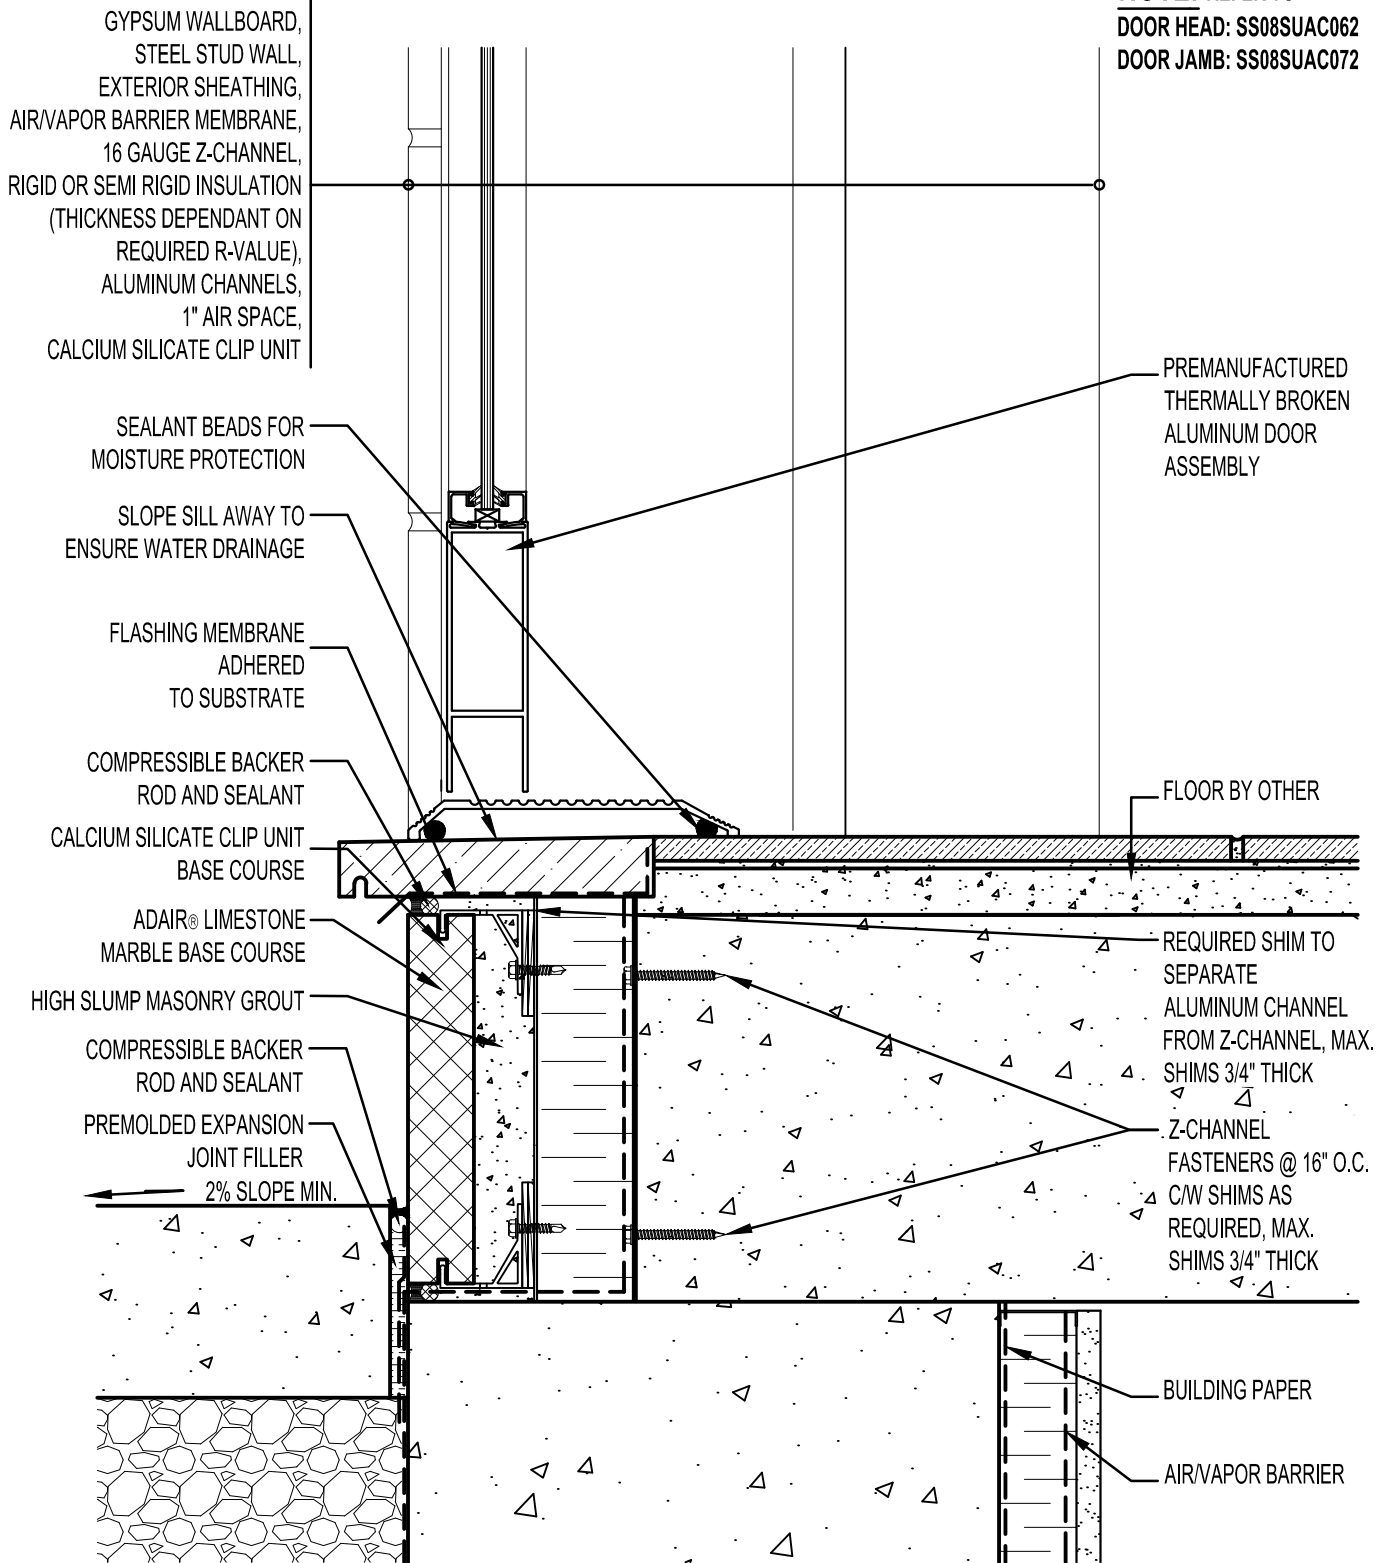

NOTE: REFER TO
 DOOR HEAD: SS08SUAC062
 DOOR JAMB: SS08SUAC072

ARRISCRAFT • CADD

TITLE:
**THRESHOLD OF DOOR WITH BASE
 COURSE - DOOR @ KERF**

DATE DRAWN:
 01/15/12

SCALE:
 3"=1'-0"

DRAWN BY:
 D.D.N.

DETAIL No:
 SS 08SU

AC051