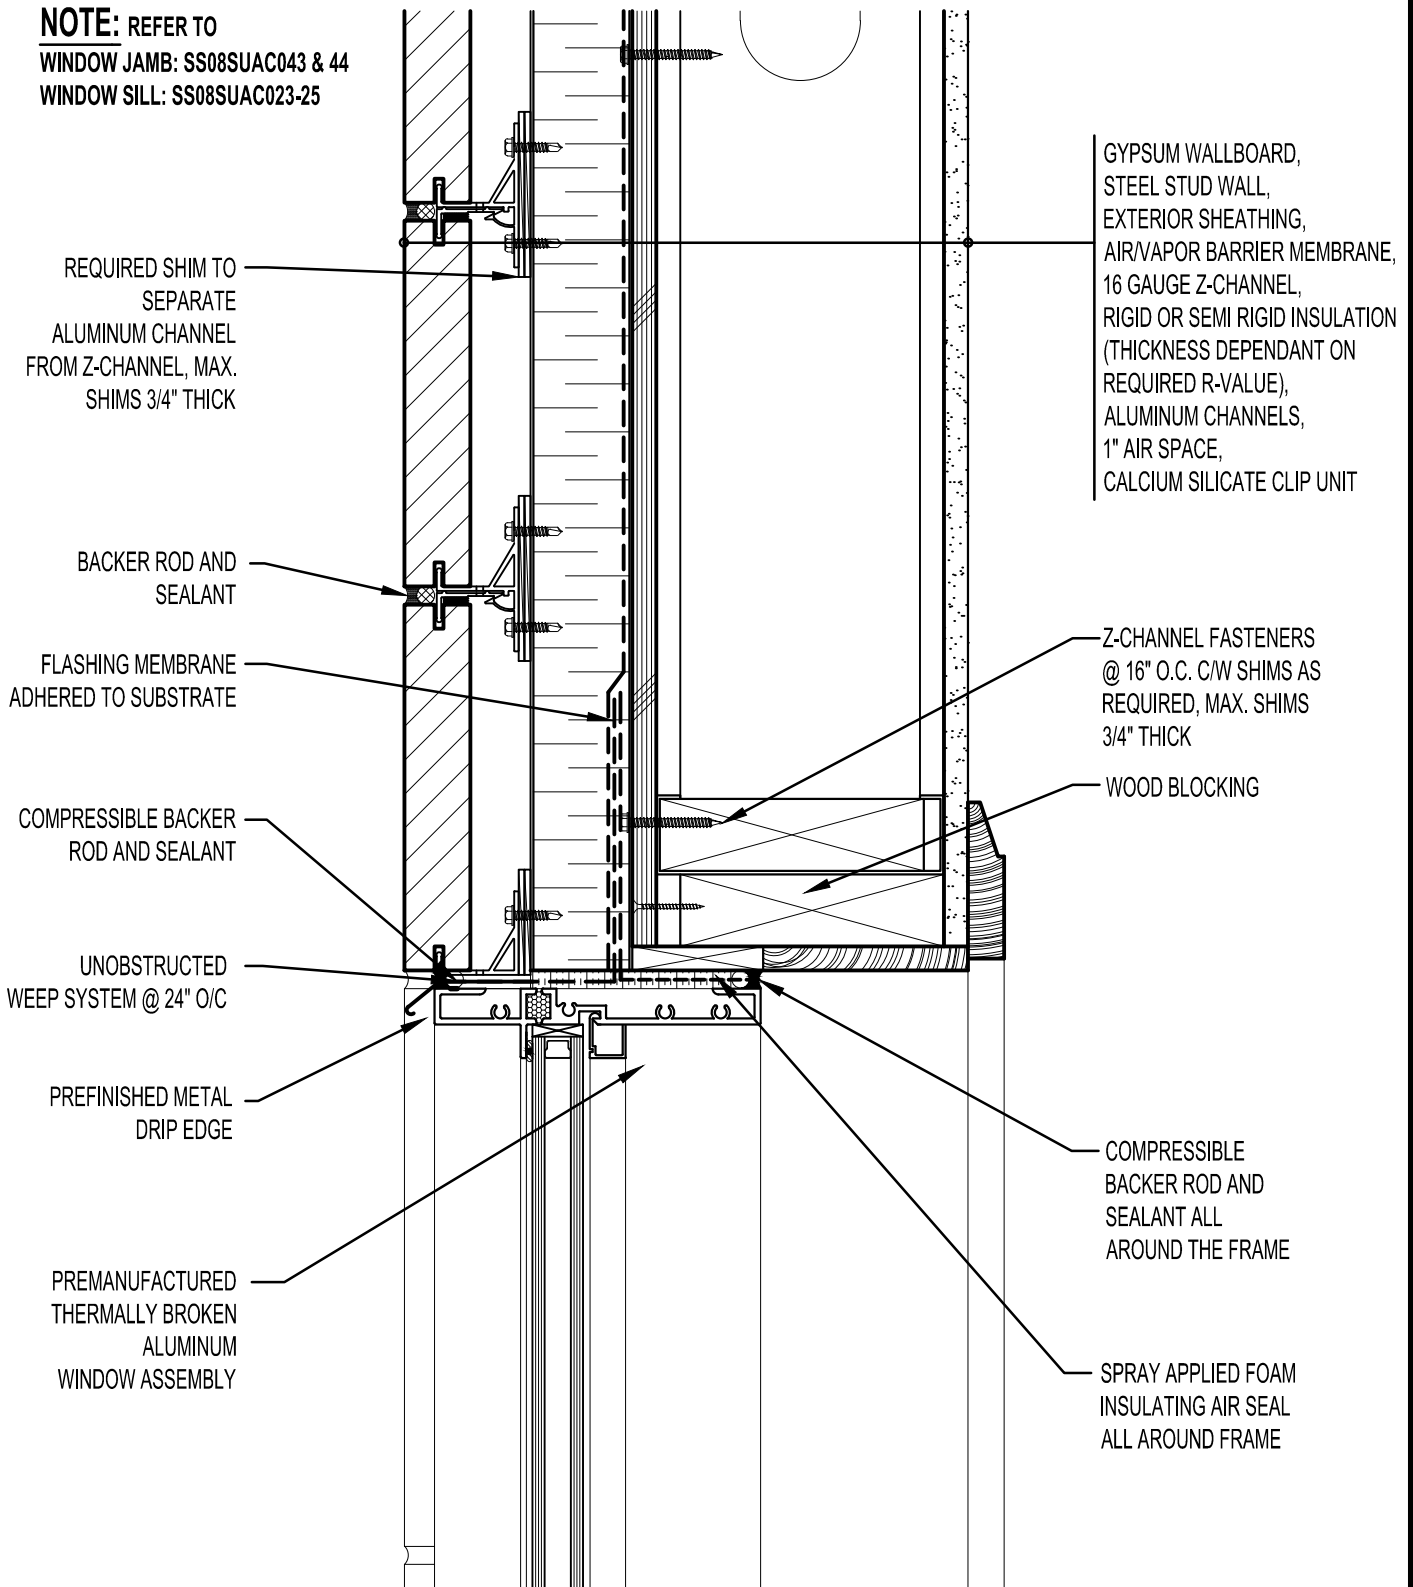

NOTE: REFER TO
 WINDOW JAMB: SS08SUAC043 & 44
 WINDOW SILL: SS08SUAC023-25

ARRISCRAFT
 INTERNATIONAL
 BUILDING STONE • BRICK • LIMESTONE

ARRISCRAFT • CADD

TITLE:

ALUMINUM WINDOW
 HEAD - WINDOW @ KERF

DATE DRAWN:
 01/15/12

SCALE:
 3"=1'-0"

DRAWN BY:
 D.D.N.

DETAIL No:
 SS 08SU

AC032